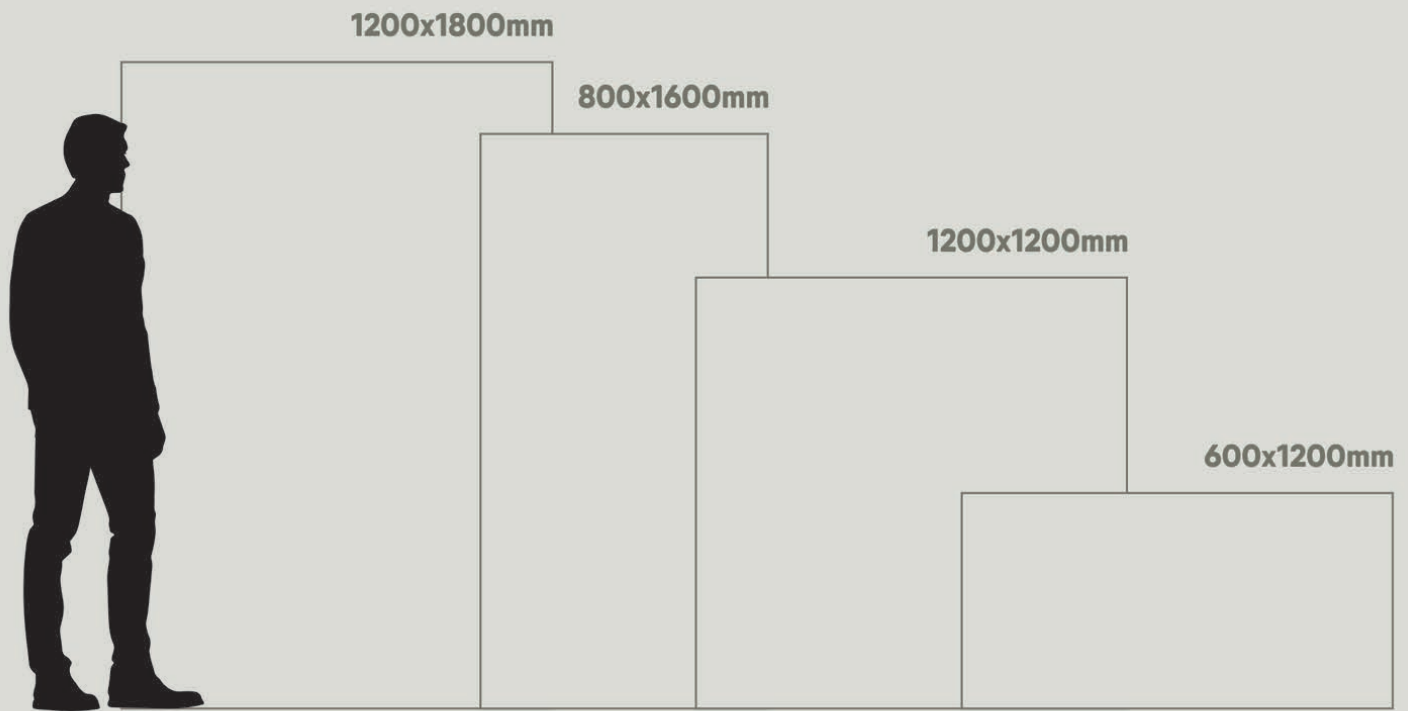

800x1600 —

CREATIVE
FROM
ITS
CORE

**next
generation
marble
slab**

800x1600mm
80x160cm

fantastic format

Taking into account the new demands of the world of architecture and interior design, Our launches new formats of slim slab marble tiles in large dimensions with the additions of 800x1600mm expanding its range of technical solutions & innovation for better lifestyle.