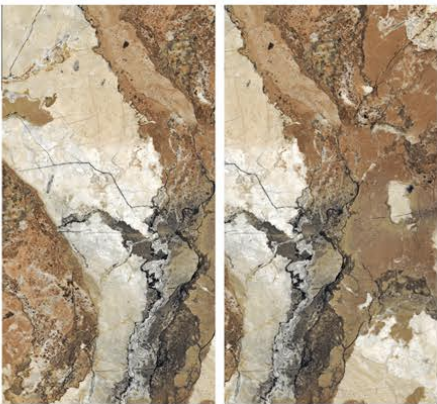

RANDOM

GLOSSY

CONCEPT OF ITAL GREY

ITAL GREY

RANDOM

800 x 1600

LAVA NATURAL

GLOSSY