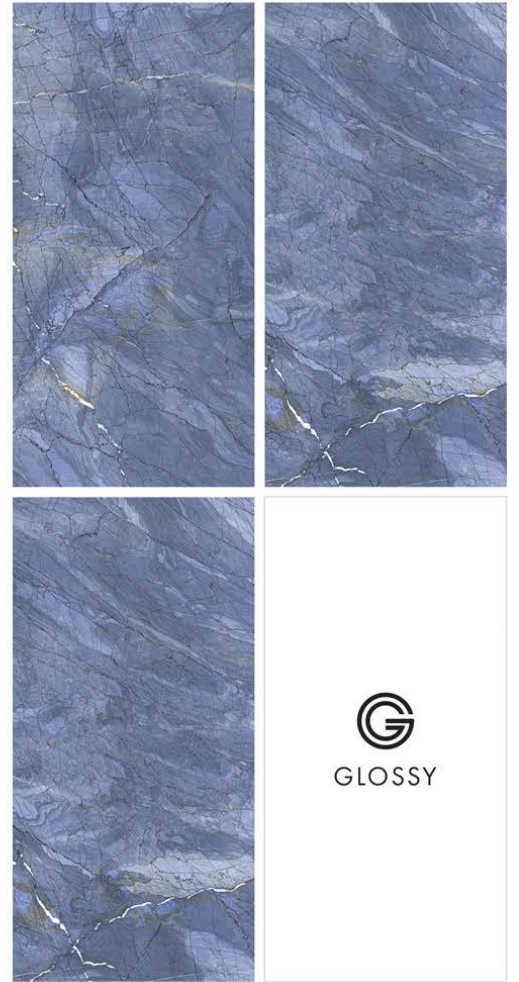

GLOSSY

800 x 1600

AXIX GREY

RANDOM

BEETEL BEIGE

RANDOM

GLOSSY

CONCEPT OF BEETEL GREY