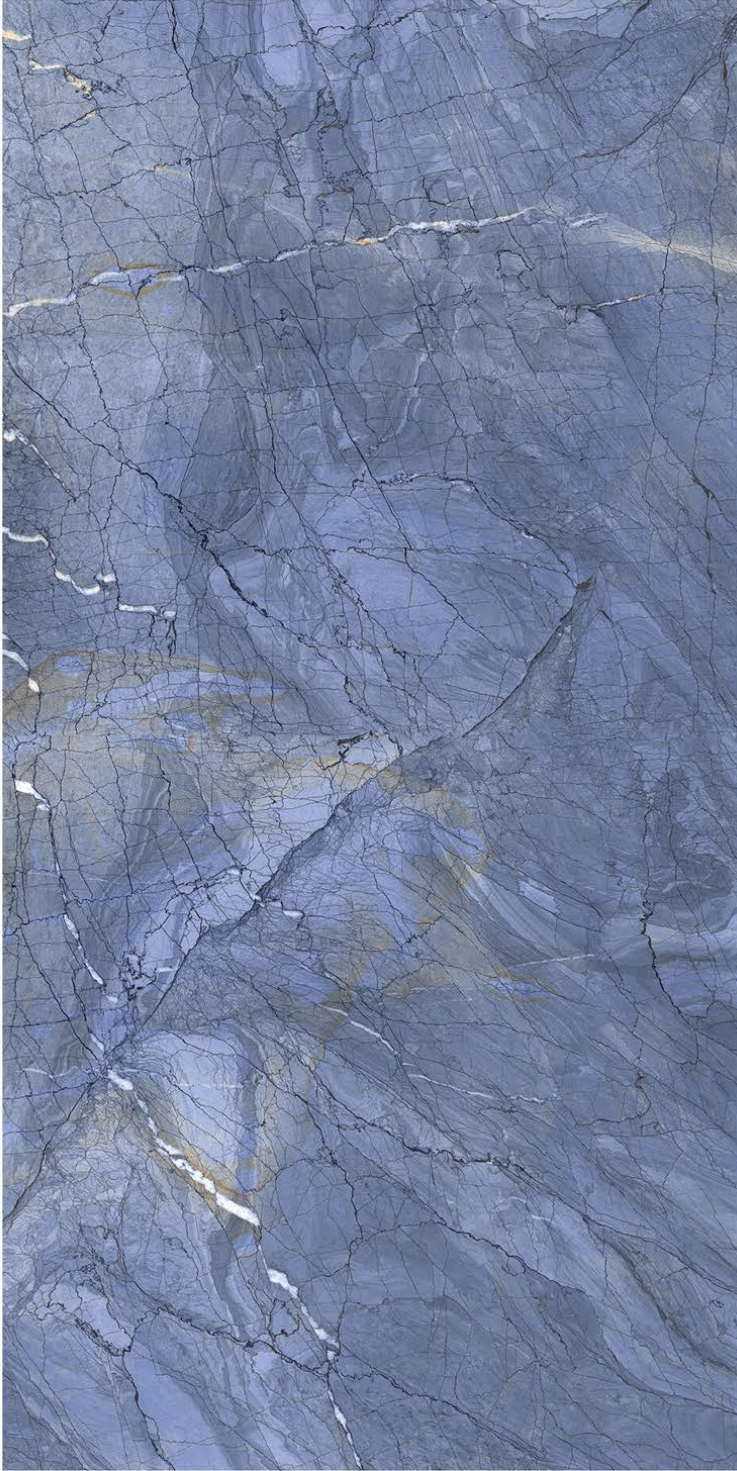

AXECOL AZUL