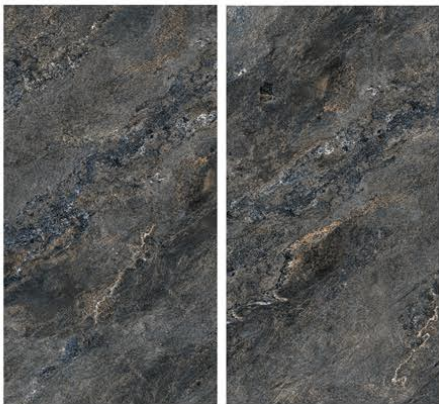

GALAXY BLACK

RANDOM