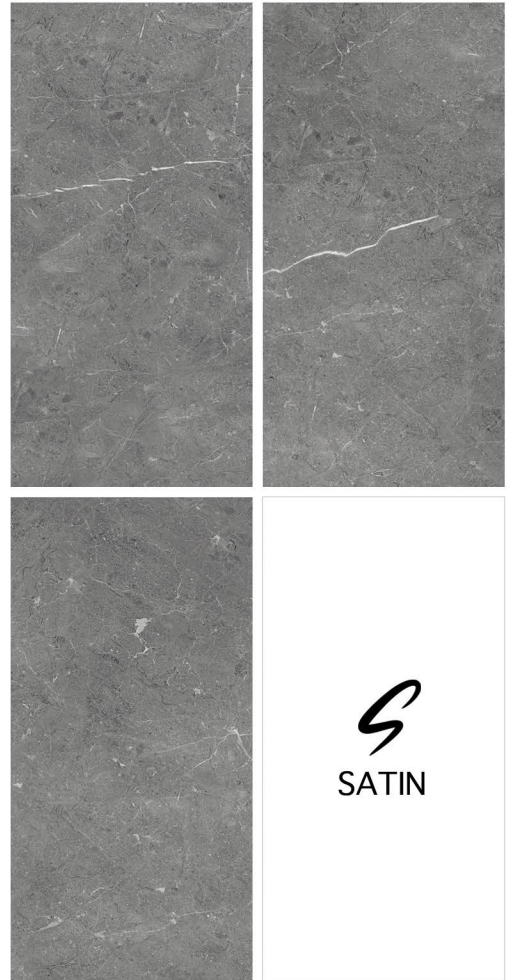

TACO CHARCOAL

RANDOM

8000 x 16000