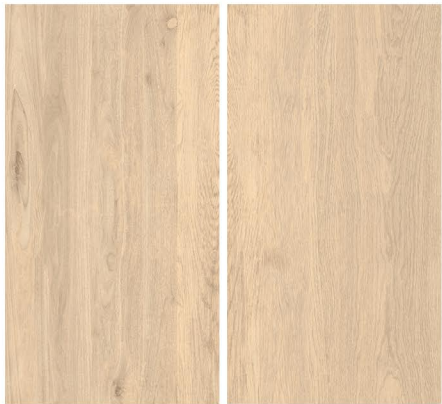

WALNUT LIGHT

RANDOM

R
RUSTIC