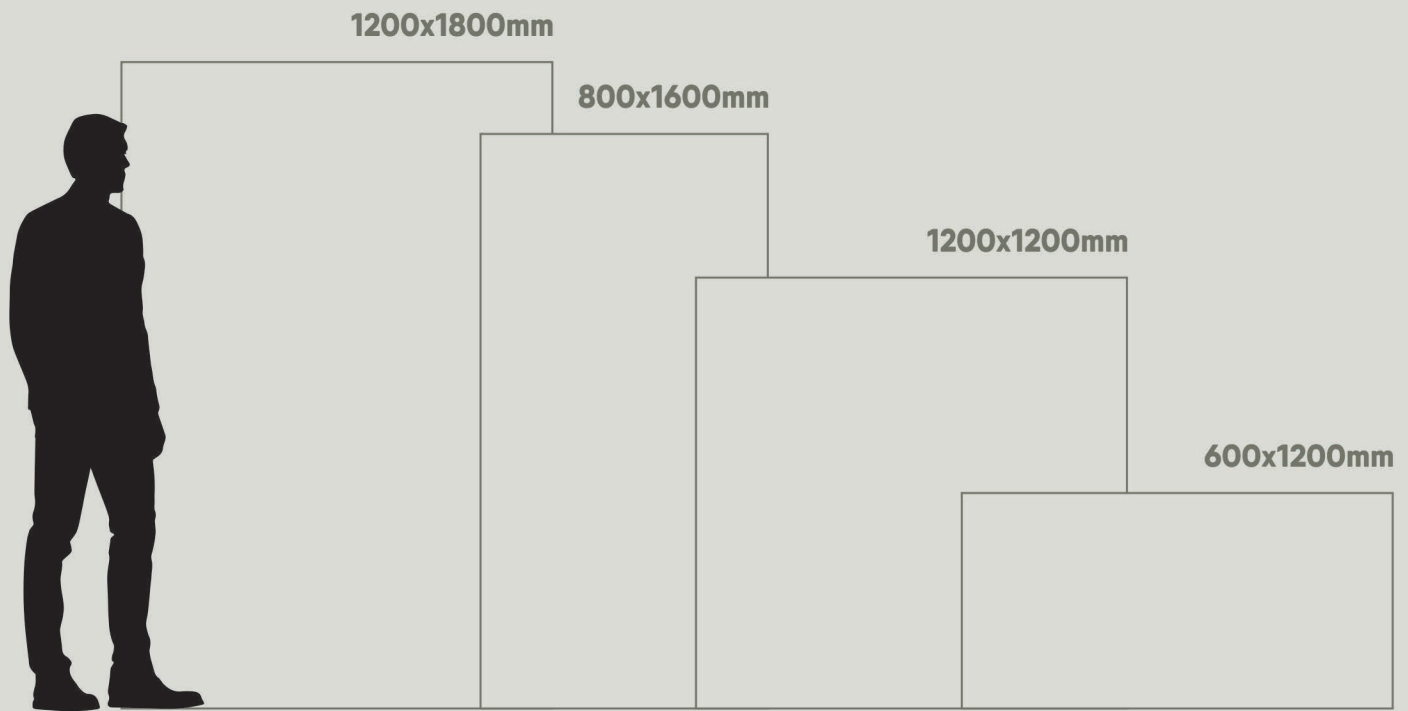

**800x1600** —

CREATIVE  
FROM  
ITS  
CORE

**next  
generation  
marble  
slab**

**800x1600mm**  
80x160cm

8000 x 16000

---