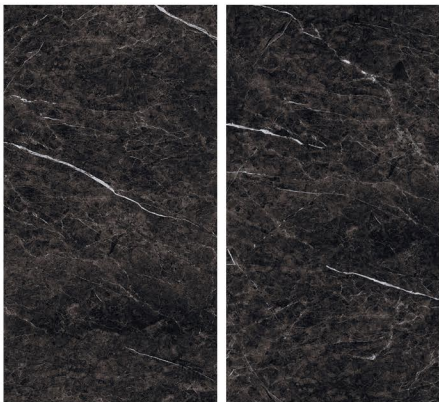

SPARKLE NATURAL

RANDOM

HG
HIGH GLOSS

800 x 1600

THUNDER BLACK

HG
HIGH GLOSS

RANDOM

URBAN WHITE