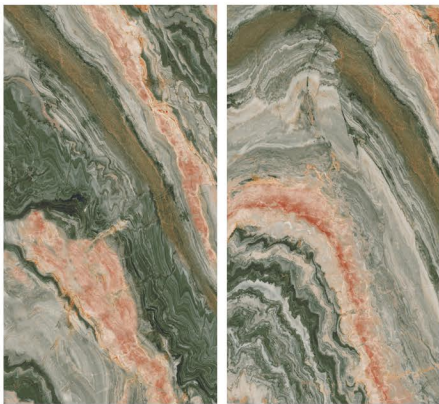

8000 x 1600

RANDOM

SP. COLOUR

LUZON FERN

RANDOM

NEBULA SAPPHIRE

RANDOM

SP. COLOUR

CONCEPT OF NIOMI ONYX

NIOMI ONYX

8000 x 1600

RANDOM

SP. COLOUR

SILKEN GALAXY

RANDOM

SOFIA SEAWEED