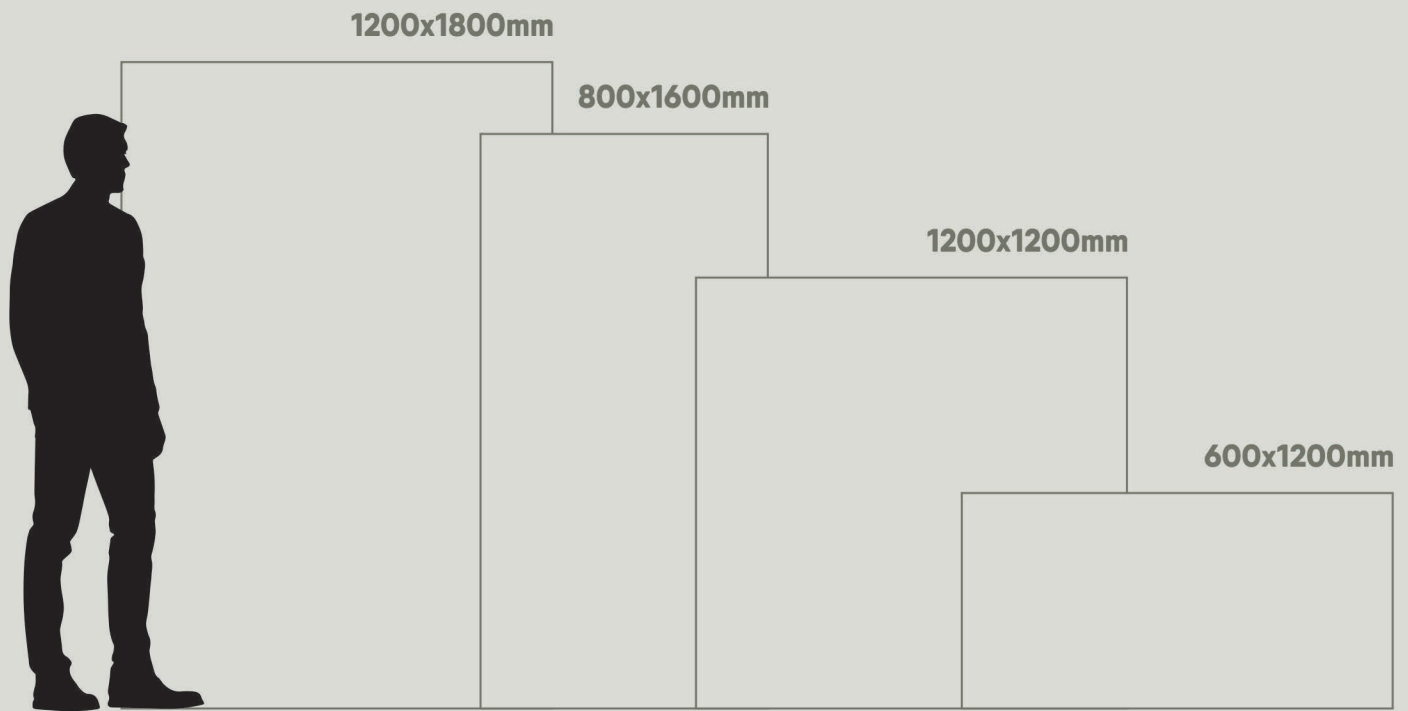

800x1600 —

CREATIVE
FROM
ITS
CORE

**next
generation
marble
slab**

800x1600mm
80x160cm

fantastic format

Taking into account the new demands of the world of architecture and interior design, Our launches new formats of slim slab marble tiles in large dimensions with the additions of 800x1600mm expanding its range of technical solutions & innovation for better lifestyle.