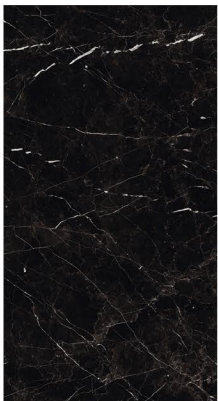

CASTTELO CRYSTAL

RANDOM