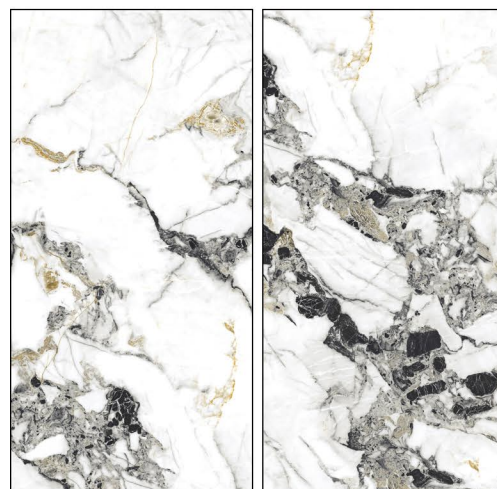

RANDOM

HG
HIGH GLOSS

CONCEPT OF ZLIN NATURAL

ZLIN NATURAL

8000 x 1600

RANDOM

SP. COLOUR

**next
generation
marble
slab**