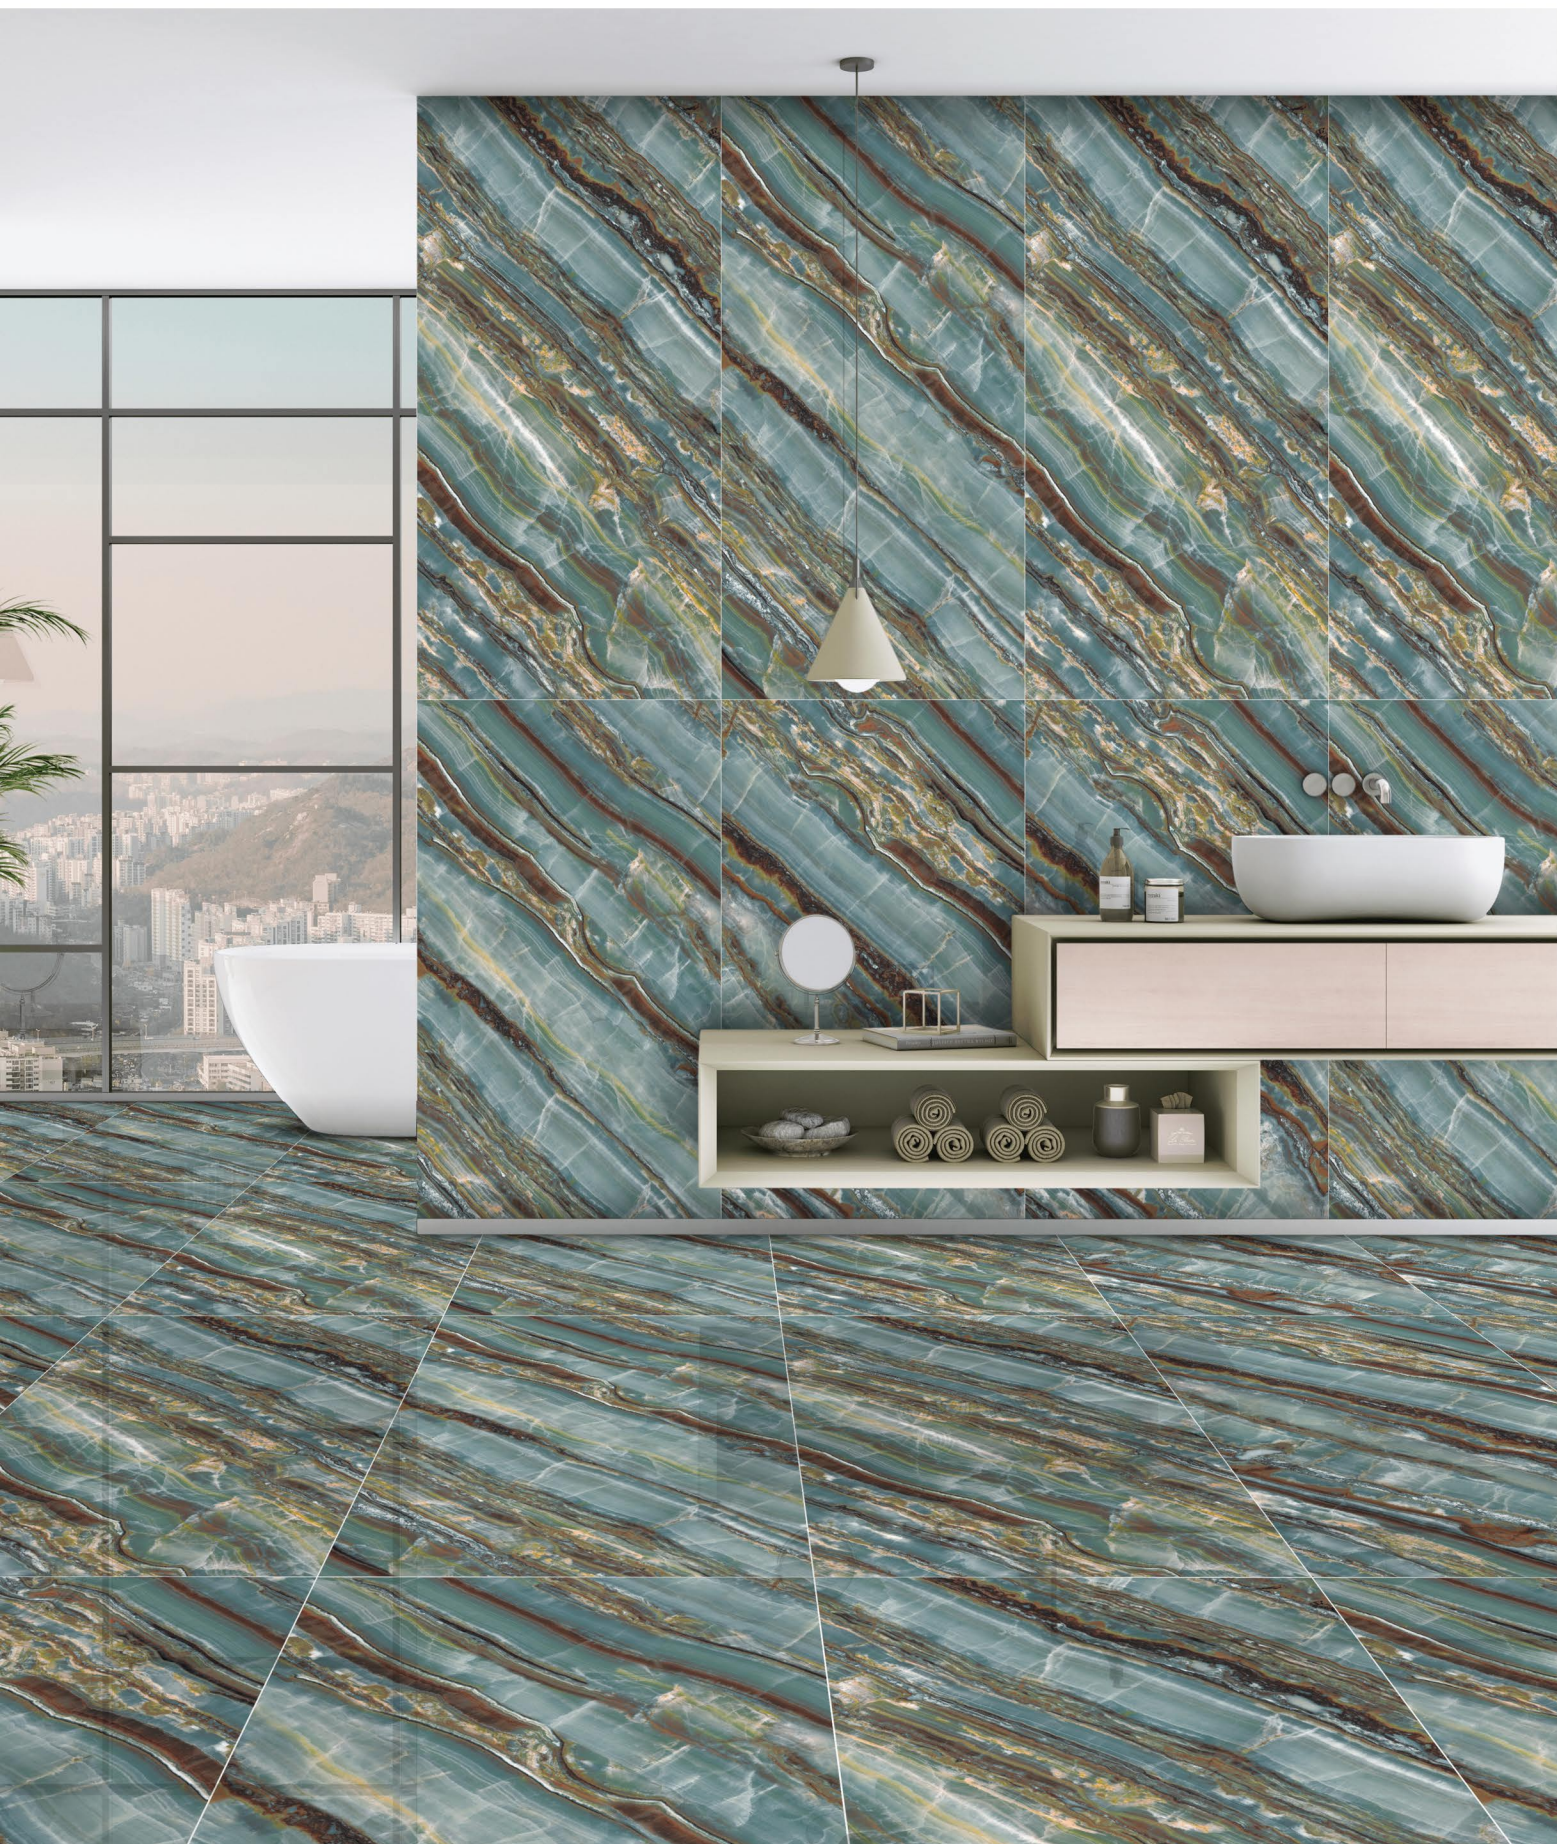

8000 x 1600

RANDOM

SP. COLOUR

LUZON FERN

RANDOM

NEBULA SAPPHIRE

RANDOM

SP. COLOUR

CONCEPT OF NIOMI ONYX

NIOMI ONYX

8000 x 1600

RANDOM

SP. COLOUR

SILKEN GALAXY

RANDOM

SOFIA SEAWEED