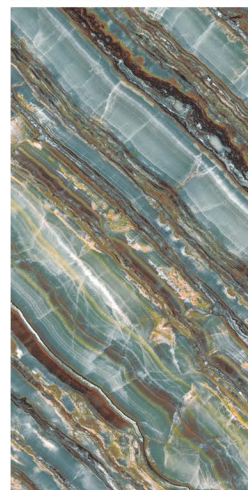

8000 x 1600

HAMBURG COCODILE

RANDOM

LOREX RED

RANDOM

SP. COLOUR

CONCEPT OF LUZON CORAL

LUZON CORAL

8000 x 1600

RANDOM

SP. COLOUR

LUZON FERN

RANDOM

NEBULA SAPPHIRE

RANDOM

SP. COLOUR

CONCEPT OF NIOMI ONYX

NIOMI ONYX

8000 x 1600

RANDOM

SP. COLOUR

SILKEN GALAXY

RANDOM

SOFIA SEAWEED