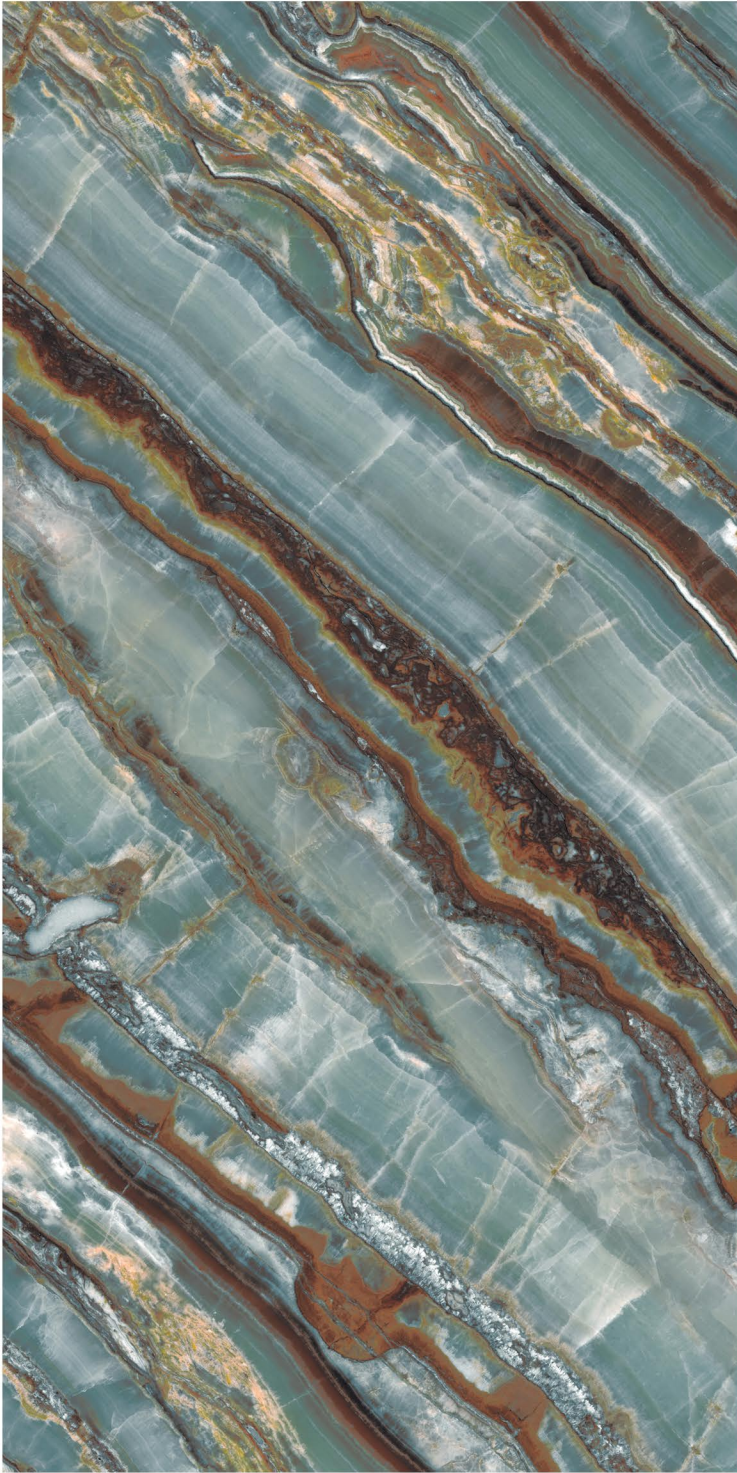

8000 x 1600

RANDOM

SP. COLOUR

LUZON FERN

RANDOM

NEBULA SAPPHIRE

RANDOM

SP. COLOUR

CONCEPT OF NIOMI ONYX

NIOMI ONYX

8000 x 1600

RANDOM

SP. COLOUR

SILKEN GALAXY

RANDOM

SOFIA SEAWEED