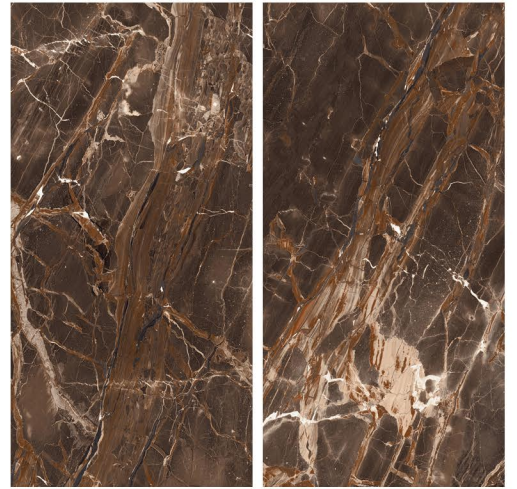

RETINA BLANCO

RANDOM

HG
HIGH GLOSS

ROSSO BROWN

CONCEPT OF ROSSO CHOCO

ROSSO CHOCO

8000 x 1600

RANDOM