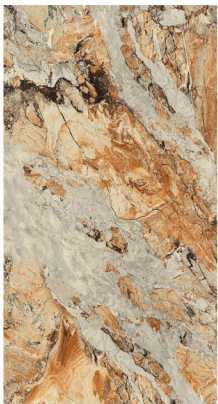

800x1600 —

CREATIVE
FROM
ITS
CORE

**next
generation
marble
slab**

800x1600mm
80x160cm

fantastic format

Taking into account the new demands of the world of architecture and interior design, Our launches new formats of slim slab marble tiles in large dimensions with the additions of 800x1600mm expanding its range of technical solutions & innovation for better lifestyle.

ARIXIANIA ROCK

HG
HIGH GLOSS

RANDOM

ARMANI BROWN

HG
HIGH GLOSS

RANDOM

CONCEPT OF ARMANI VERDE

ARMANI VERDE