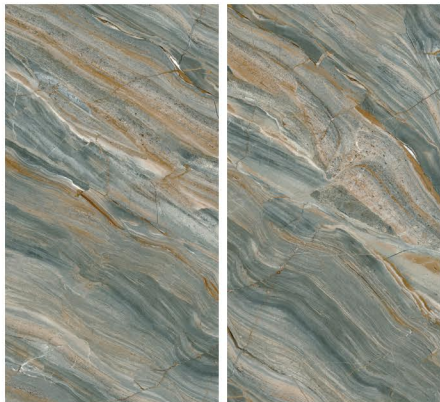

CONCEPT OF NIOMI ONYX

NIOMI ONYX

8000 x 1600

RANDOM

SP. COLOUR

SILKEN GALAXY

RANDOM

SOFIA SEAWEED