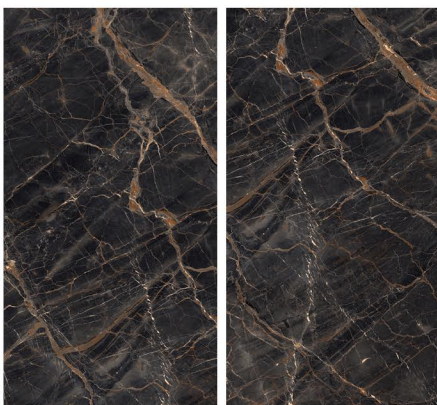

HG
HIGH GLOSS

CONCEPT OF ENDO DARK GREY

ENDO DARK GREY

RANDOM

HG
HIGH GLOSS

8000 x 1600

ESTRADA BLACK

HG
HIGH GLOSS