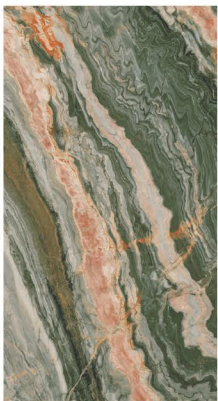

8000 x 1600

RANDOM

SP. COLOUR

LUZON FERN

RANDOM

NEBULA SAPPHIRE

RANDOM

SP. COLOUR

CONCEPT OF NIOMI ONYX

NIOMI ONYX

8000 x 1600

RANDOM

SP. COLOUR

SILKEN GALAXY

RANDOM

SOFIA SEAWEED