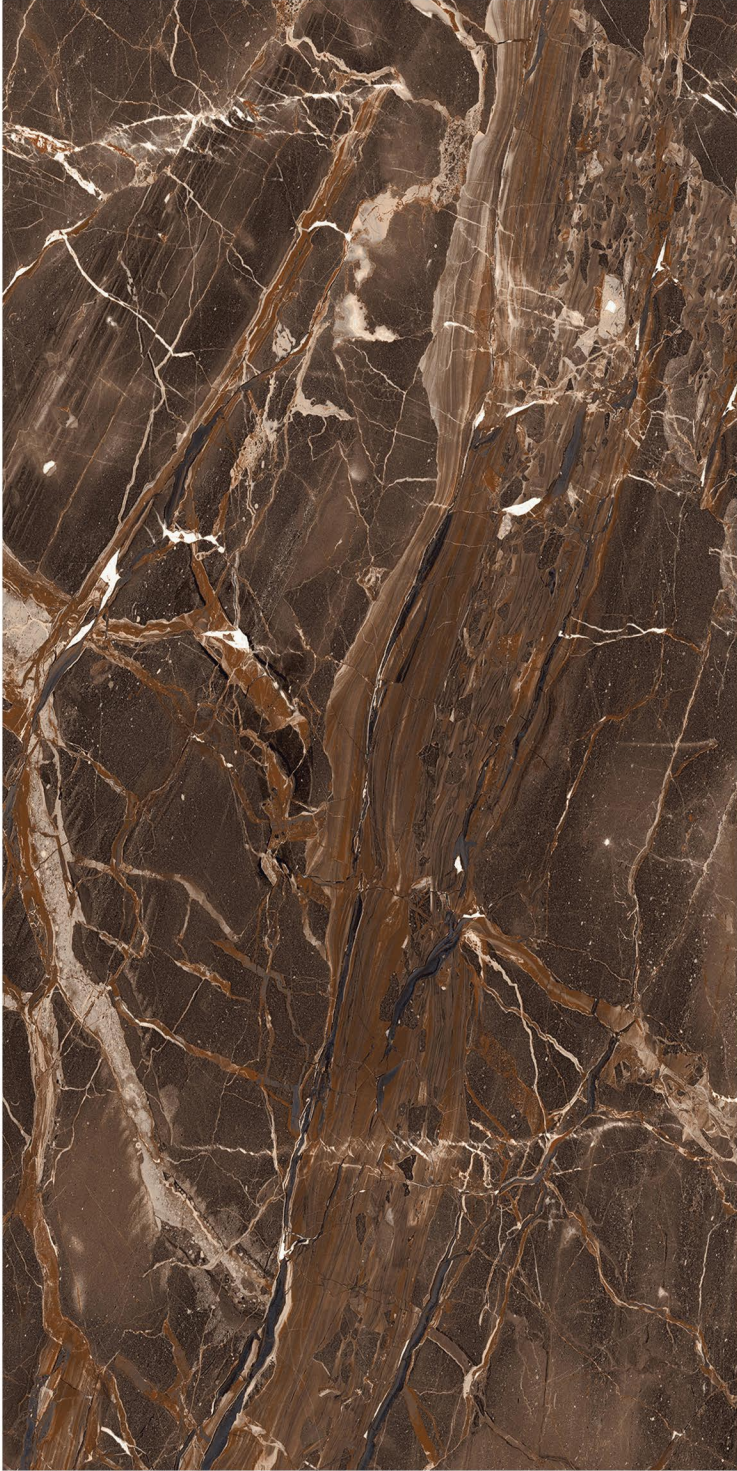

RETINA BLANCO

RANDOM

HG
HIGH GLOSS

ROSSO BROWN

CONCEPT OF ROSSO CHOCO

ROSSO CHOCO

8000 x 1600

RANDOM