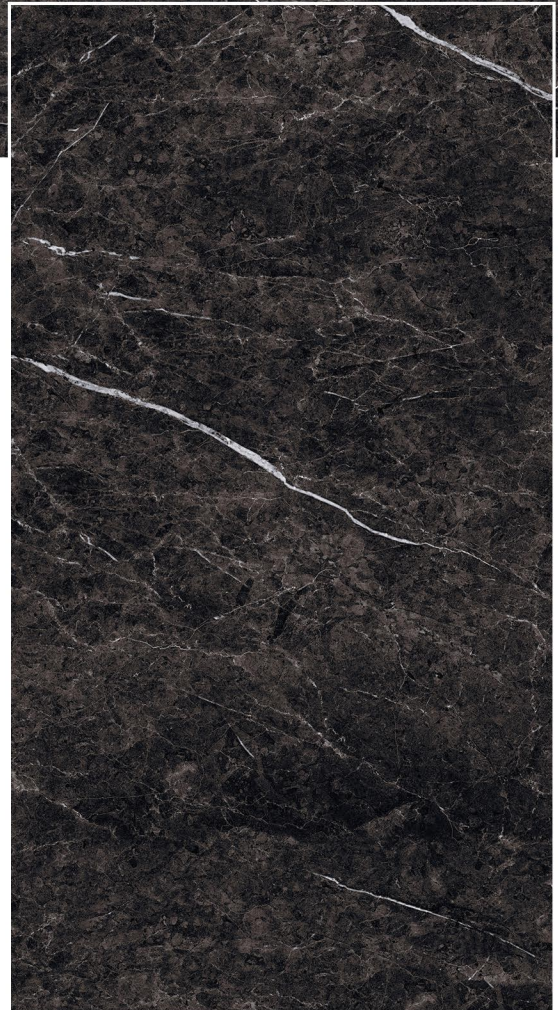

SPARKLE NATURAL

RANDOM

HG
HIGH GLOSS

800 x 1600

THUNDER BLACK

HG
HIGH GLOSS

RANDOM

URBAN WHITE