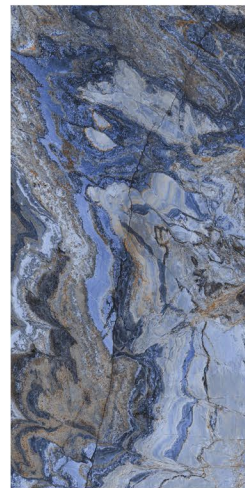

HG
HIGH GLOSS

8000 x 1600