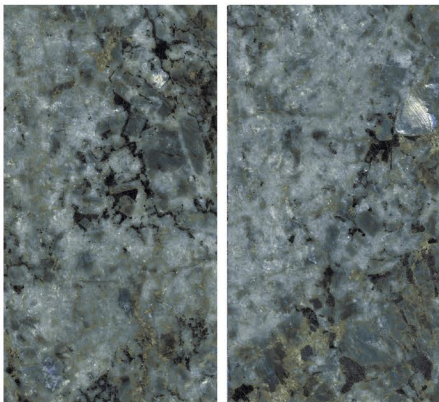

ASPIRE OCEAN

SP. COLOUR

RANDOM