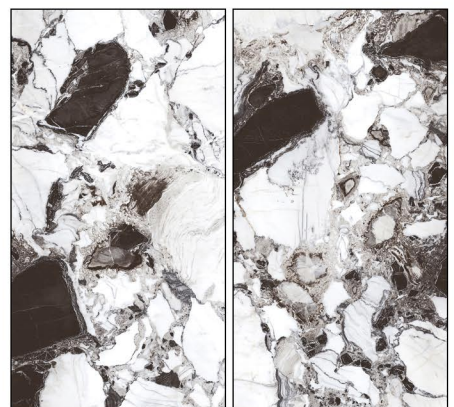

SPARKLE NATURAL

RANDOM

HG
HIGH GLOSS

800 x 1600

THUNDER BLACK

HG
HIGH GLOSS

RANDOM

URBAN WHITE