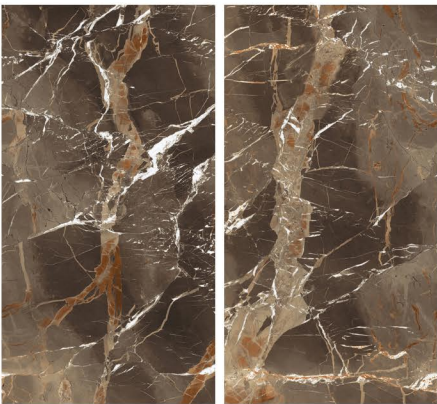

GRAZIA BLUE

RANDOM

HG
HIGH GLOSS

8000 x 1600

GRAZIA NATURAL

HG
HIGH GLOSS

RANDOM

IMPACT STATUARIO

RANDOM

HG
HIGH GLOSS

CONCEPT OF INNOX BRONZE

INNOX BRONZE

RANDOM

8000 x 1600

HG
HIGH GLOSS

INNOX GOLD