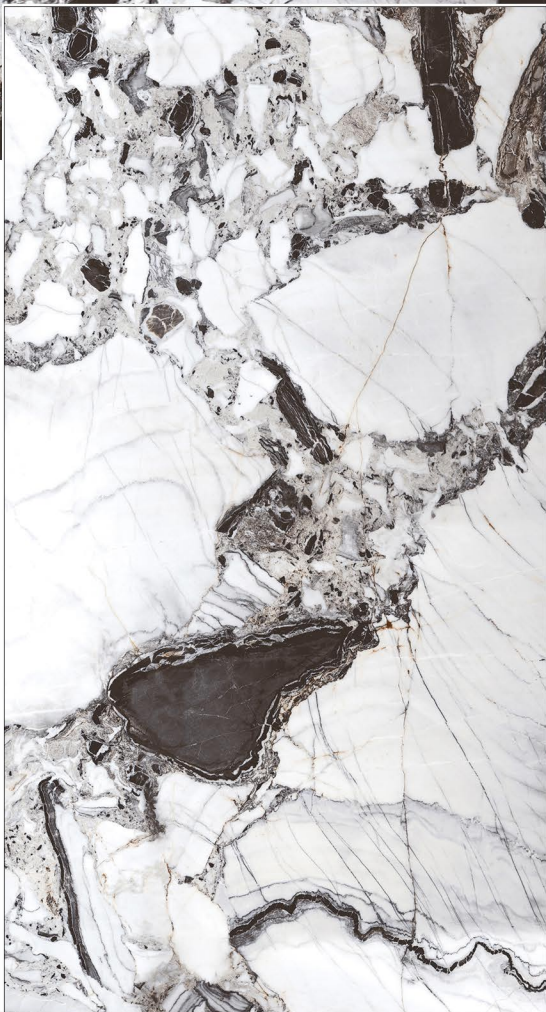

SPARKLE NATURAL

RANDOM

HG
HIGH GLOSS

800 x 1600

THUNDER BLACK

HG
HIGH GLOSS

RANDOM

URBAN WHITE