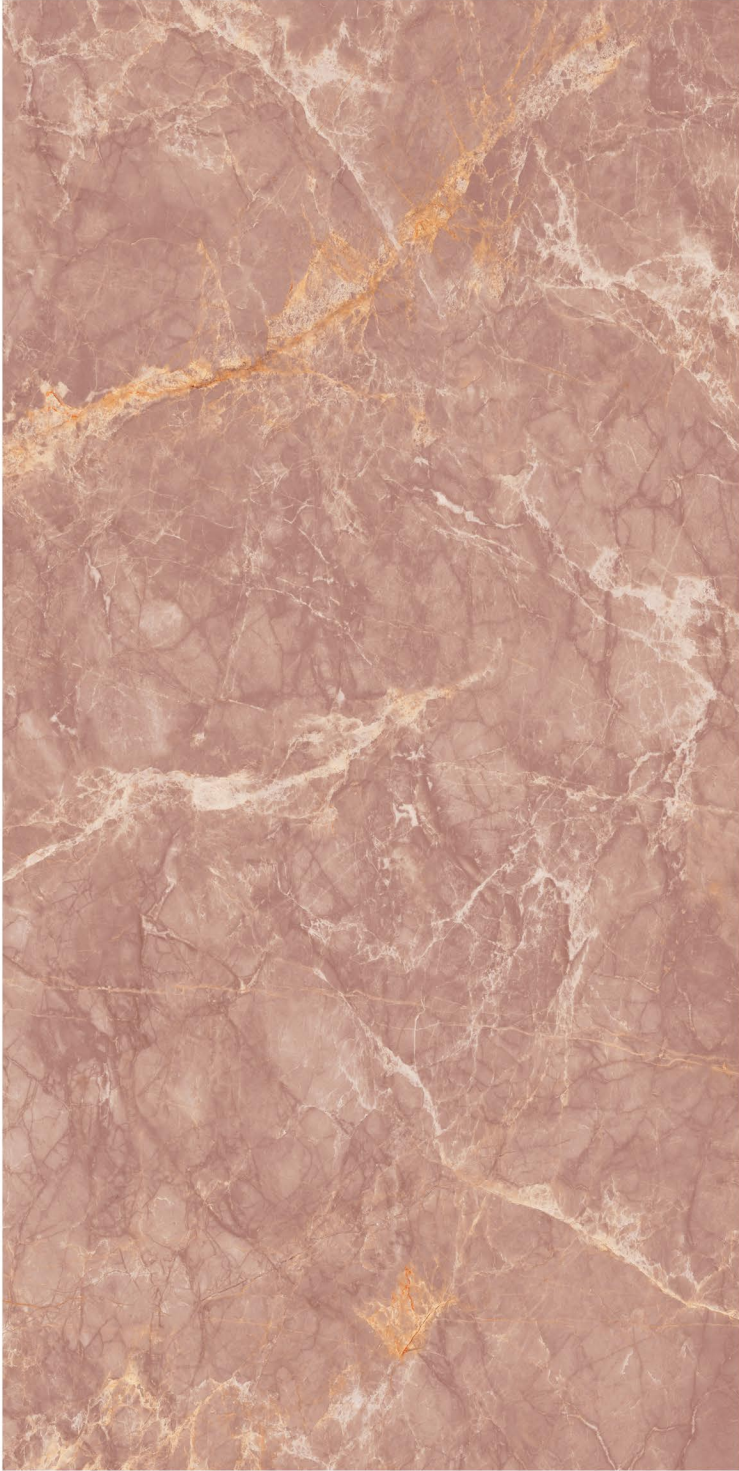

8000 x 1600

HAMBURG COCODILE

RANDOM

LOREX RED

RANDOM

SP. COLOUR

CONCEPT OF LUZON CORAL

LUZON CORAL