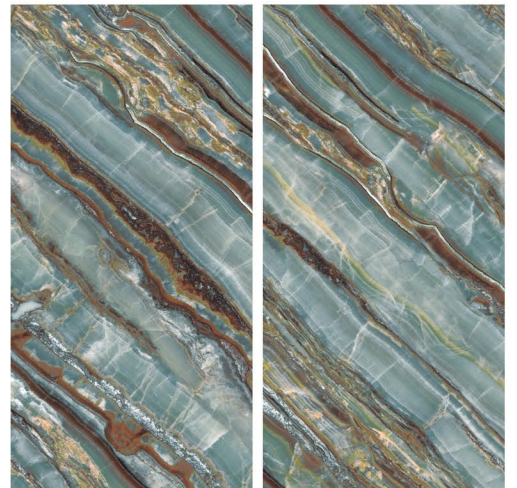

8000 x 1600

HAMBURG COCODILE

RANDOM

LOREX RED

RANDOM

SP. COLOUR

CONCEPT OF LUZON CORAL

LUZON CORAL

8000 x 1600

RANDOM

SP. COLOUR

LUZON FERN

RANDOM

NEBULA SAPPHIRE

RANDOM

SP. COLOUR

CONCEPT OF NIOMI ONYX

NIOMI ONYX

8000 x 1600

RANDOM

SP. COLOUR

SILKEN GALAXY

RANDOM

SOFIA SEAWEED