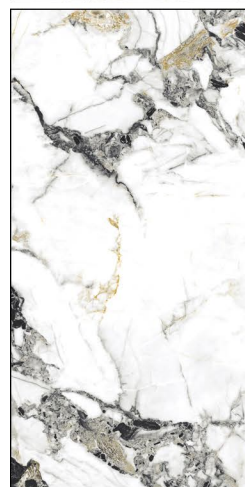

RANDOM

HG
HIGH GLOSS

CONCEPT OF ZLIN NATURAL

ZLIN NATURAL

8000 x 1600

RANDOM

SP. COLOUR

**next
generation
marble
slab**