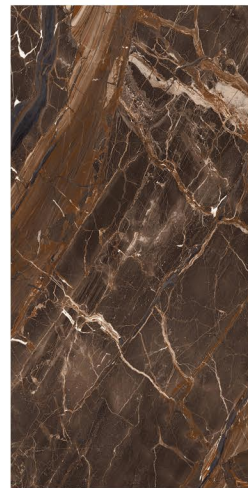

RETINA BLANCO

RANDOM

HG
HIGH GLOSS

ROSSO BROWN

CONCEPT OF ROSSO CHOCO

ROSSO CHOCO

8000 x 1600

RANDOM