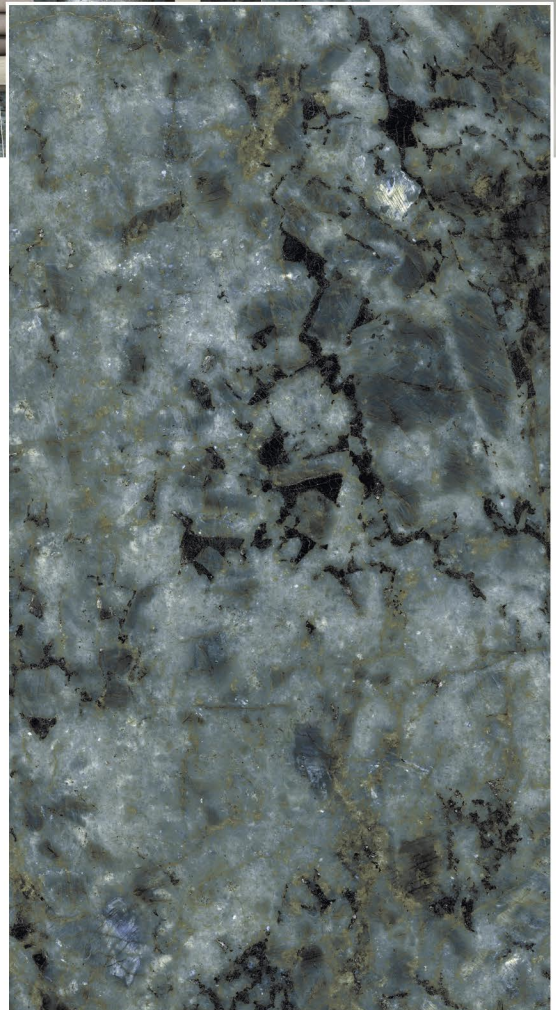

ASPIRE OCEAN

SP. COLOUR

RANDOM