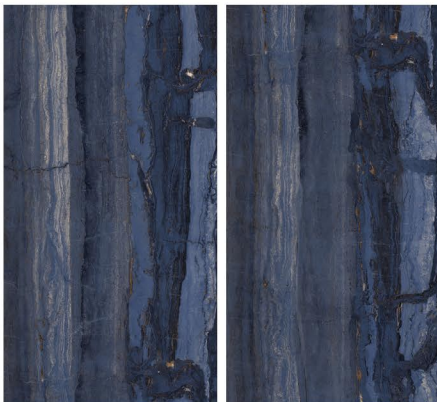

SANTA AZUL

HG
HIGH GLOSS

RANDOM