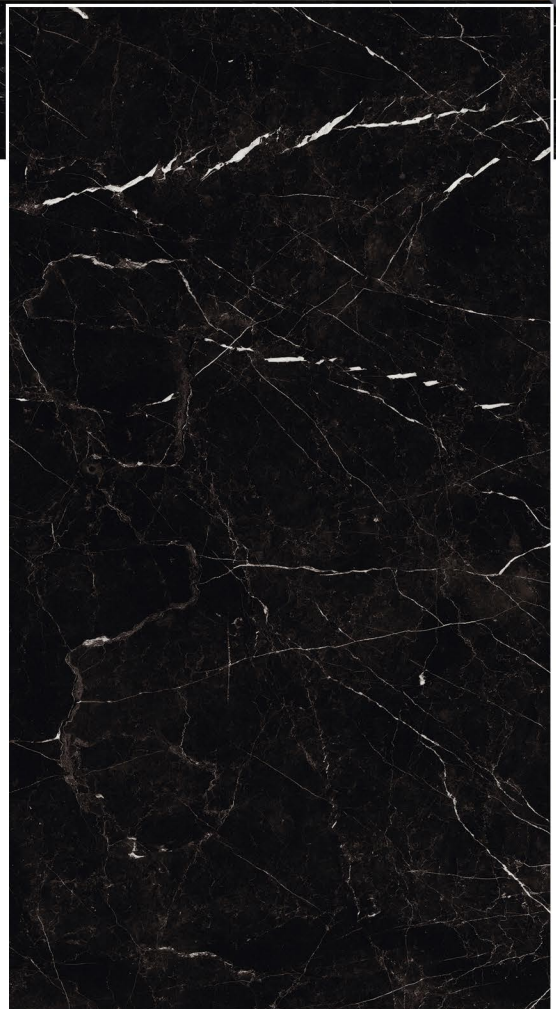

CASTTELO CRYSTAL

RANDOM