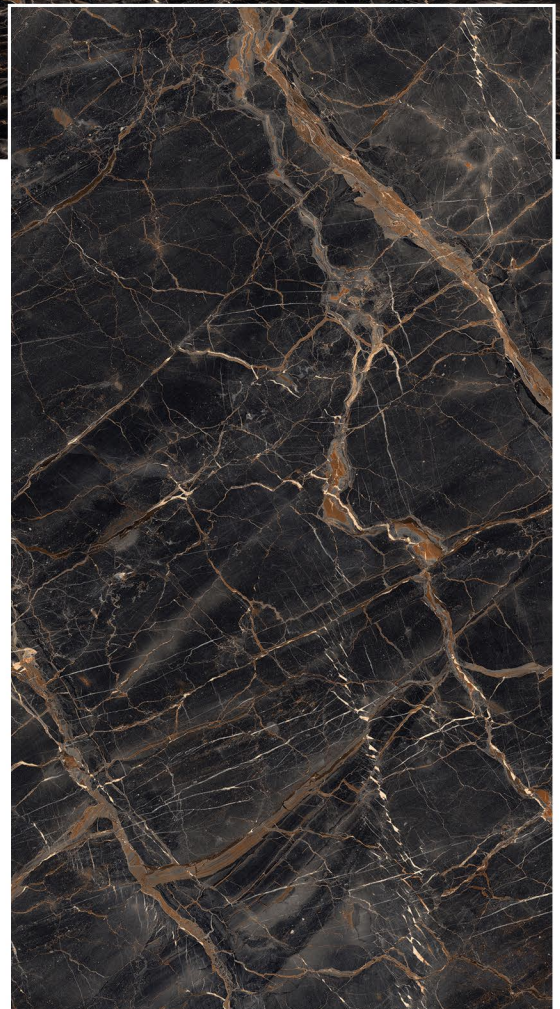

HG
HIGH GLOSS

CONCEPT OF ENDO DARK GREY

ENDO DARK GREY

RANDOM

HG
HIGH GLOSS

8000 x 1600

ESTRADA BLACK

HG
HIGH GLOSS