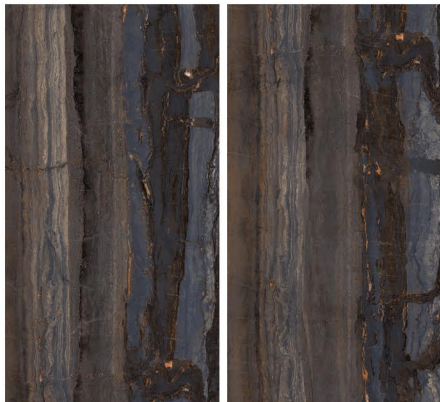

SANTA BRONZE

RANDOM

HG
HIGH GLOSS