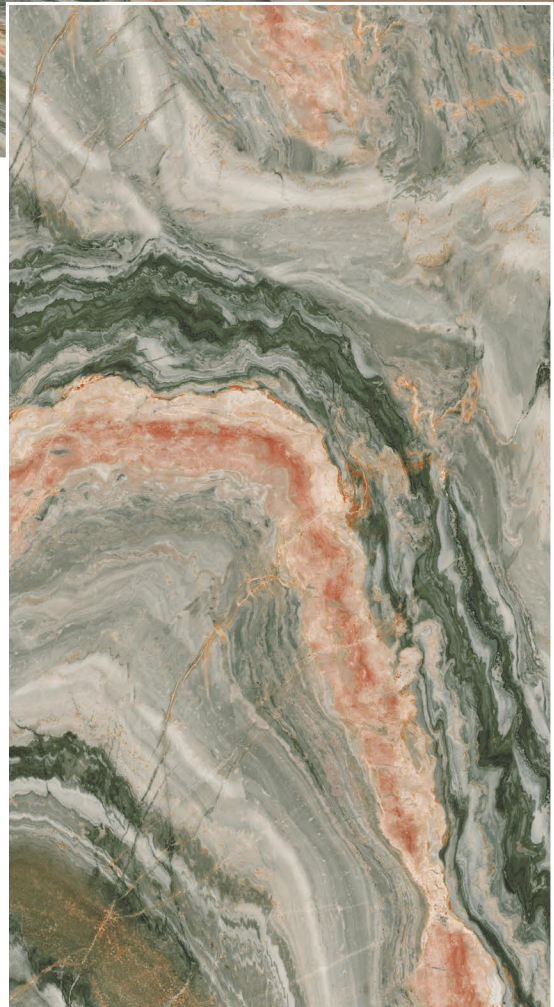

8000 x 1600

RANDOM

SP. COLOUR

LUZON FERN

RANDOM

NEBULA SAPPHIRE

RANDOM

SP. COLOUR

CONCEPT OF NIOMI ONYX

NIOMI ONYX

8000 x 1600

RANDOM

SP. COLOUR

SILKEN GALAXY

RANDOM

SOFIA SEAWEED