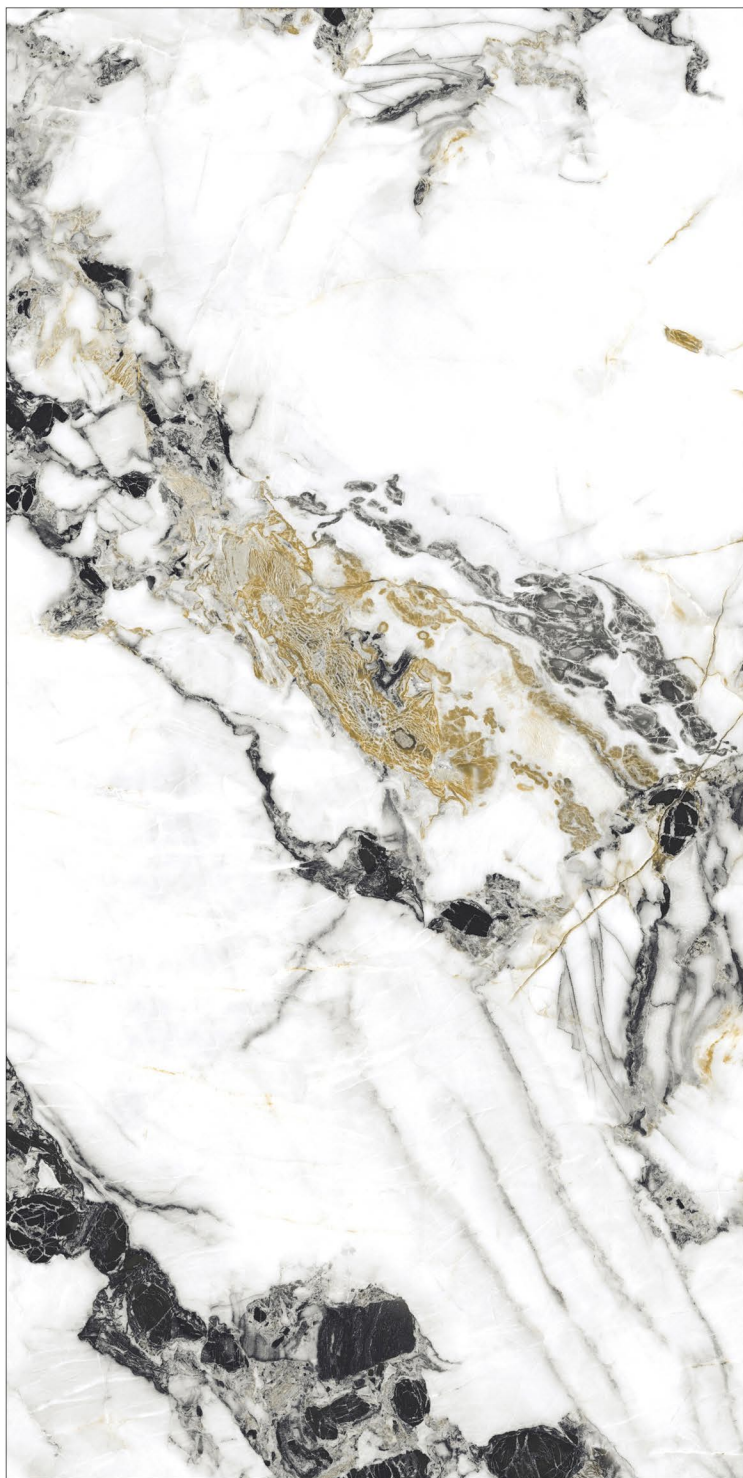

RANDOM

HG
HIGH GLOSS

CONCEPT OF ZLIN NATURAL

ZLIN NATURAL

8000 x 1600

RANDOM

SP. COLOUR

**next
generation
marble
slab**