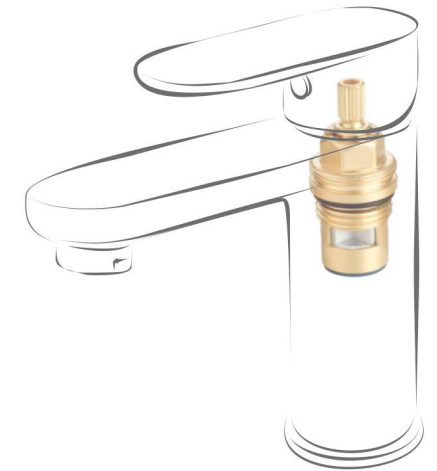

Cartridges

At any faucet, Cartridge is heart of any faucet and cartridge is responsible for the water intensity & Flow.

- Cartridge spindle is made of highest quality brass.
- Work smoothly even at high temperatures and in various pressure Conditions.
- Extra wide angle Lever for extra comfort and flawless, smooth operations