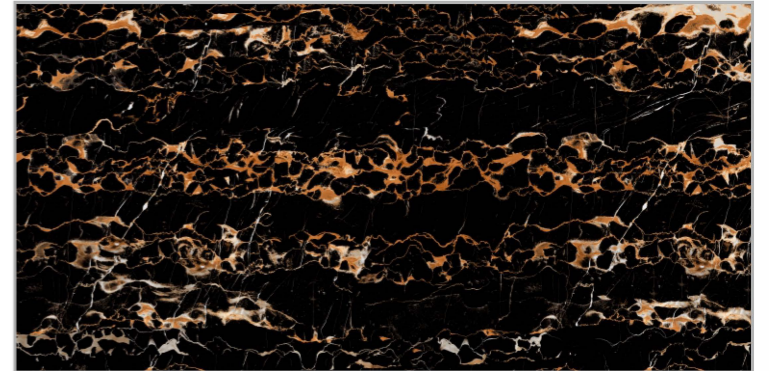

AROSA BROWN

| Size : 600x1200mm

| Surface : High Glossy

ASTRUS GOLD

| Size : 600x1200mm

| Surface : High Glossy

ASTRUS WHITE

| **Size** : 600x1200mm