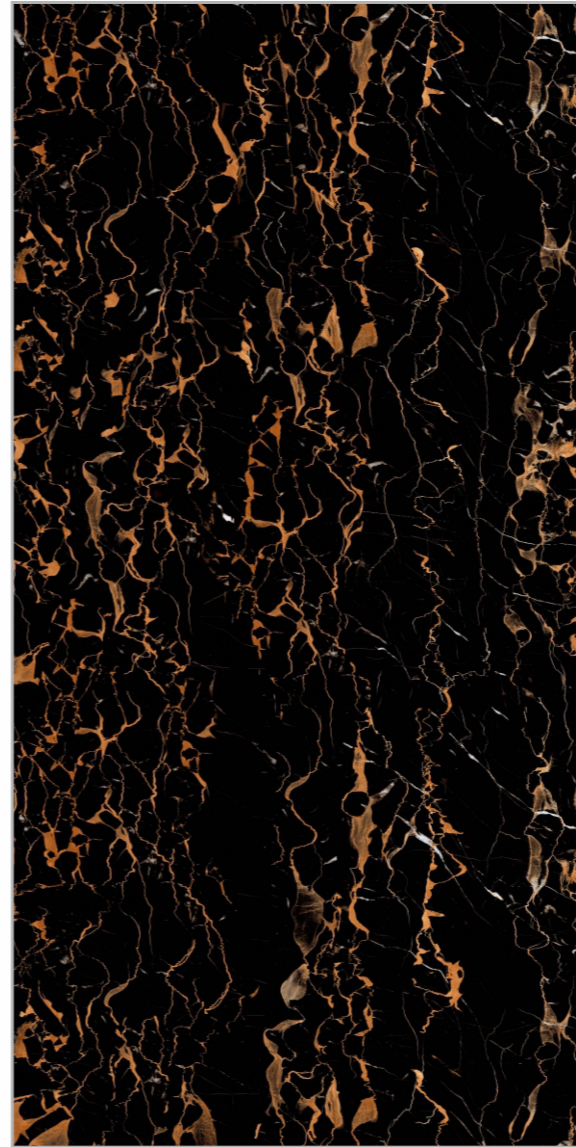

AROSA BROWN

| Size : 600x1200mm

| Surface : High Glossy

ASTRUS GOLD

| Size : 600x1200mm

| Surface : High Glossy

ASTRUS WHITE

| **Size** : 600x1200mm