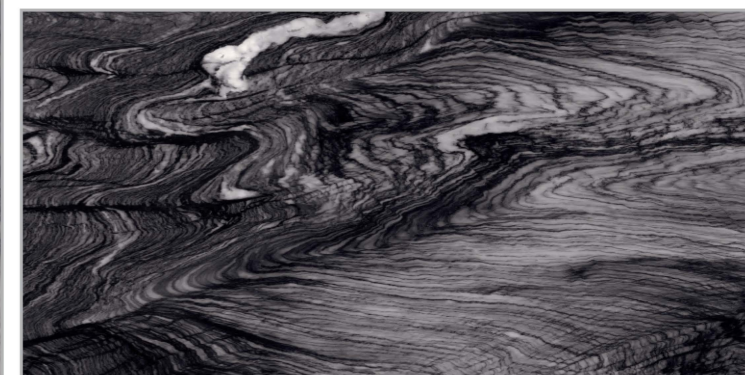

Preview of
FUSION NERO