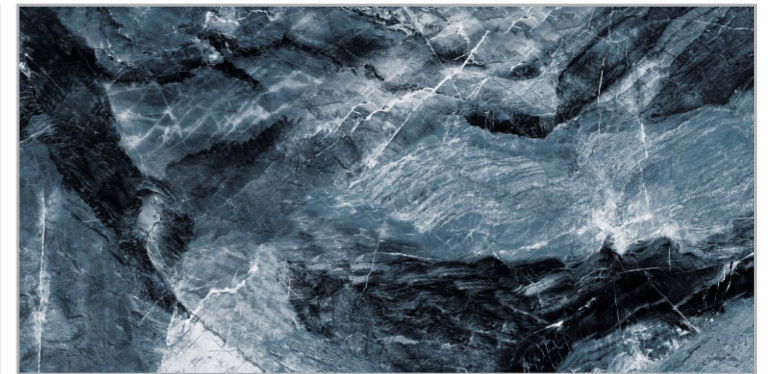

Preview of
OSTRA NATURAL