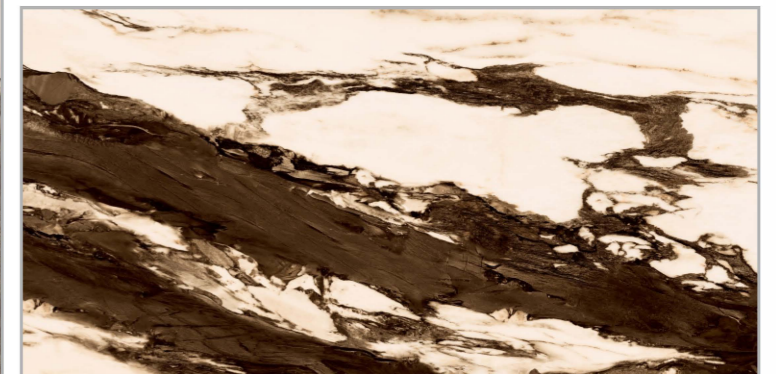

SKY ONYX BLUE

| **Size** : 600x1200mm

| **Surface** : High Glossy

WALNUT ASH

| **Size** : 600x1200mm

| **Surface** : High Glossy

WALNUT BROWN

| **Size** : 600x1200mm

| **Surface** : High Glossy

Preview of
WALNUT BROWN