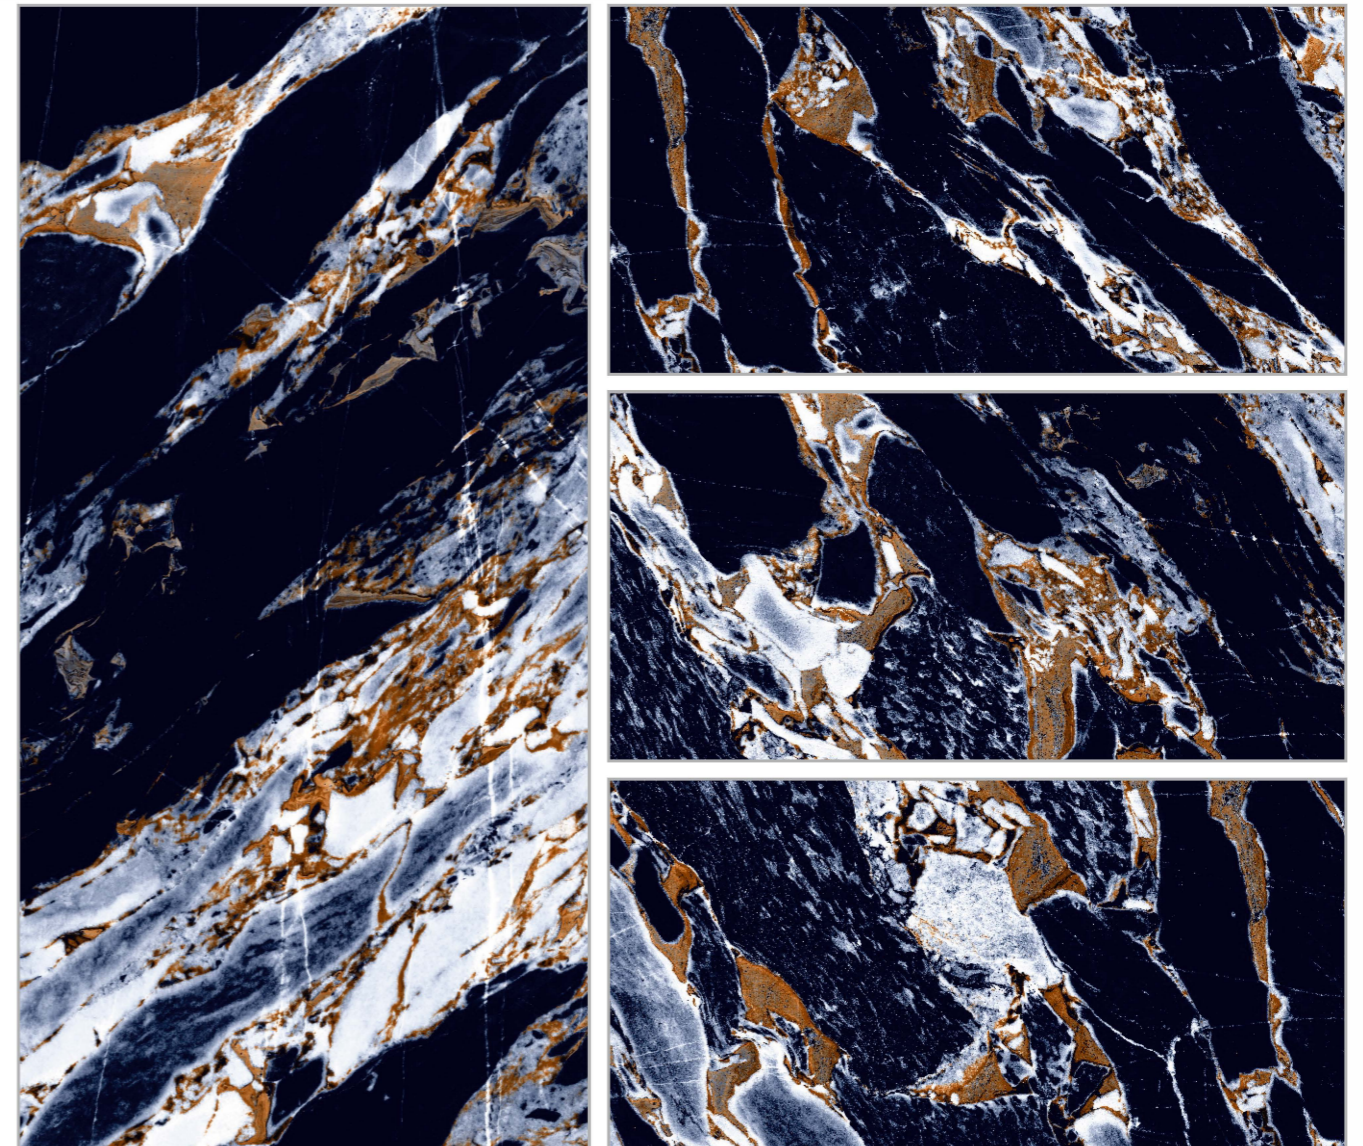

COSMIC BLUE

| **Size** : 600x1200mm

| **Surface** : High Glossy