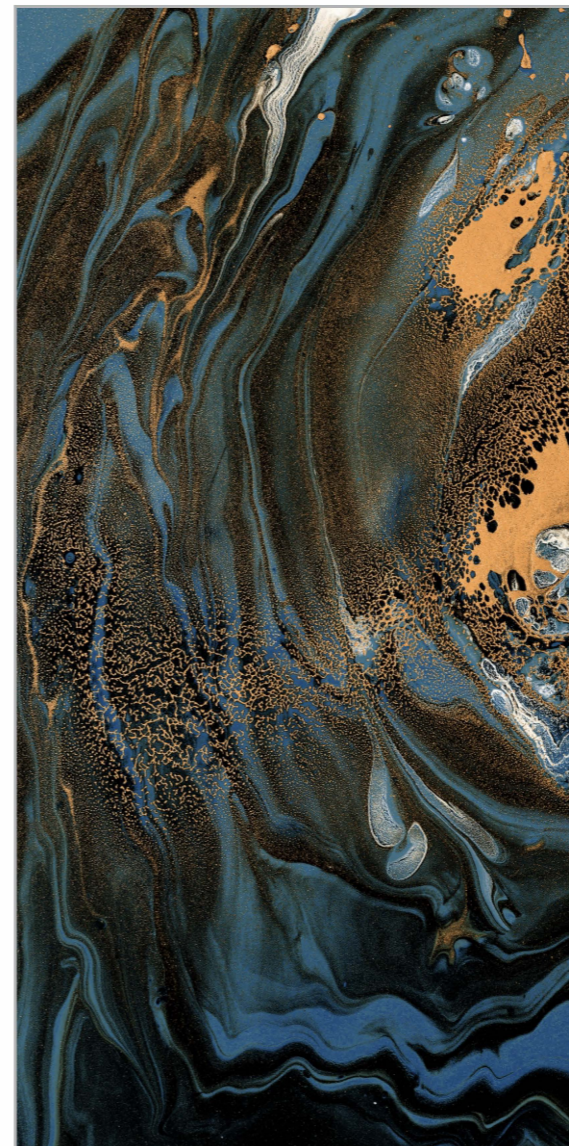

| **Size** : 600x1200mm

| **Surface** : High Glossy

Preview of
ERAGONE

ERAGONE

| **Size** : 600x1200mm

| **Surface** : High Glossy

FENIX AQUA

| **Size** : 600x1200mm
| **Surface** : High Glossy