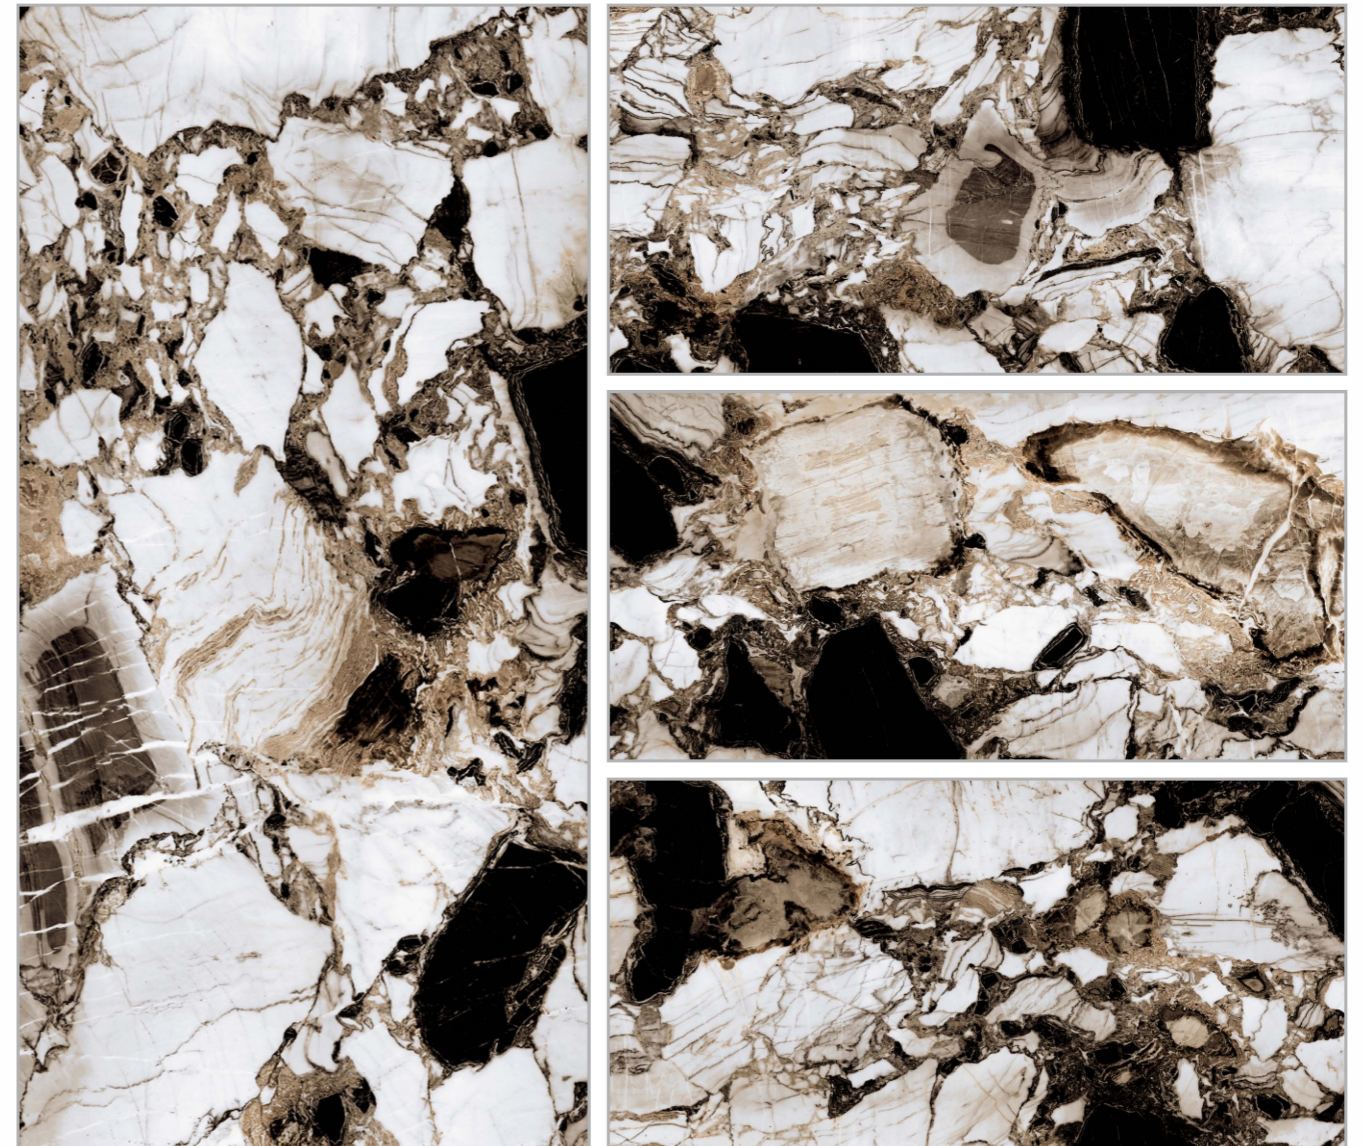

| **Surface** : High Glossy

Preview of
ASTRUS WHITE

CIRCUIT COFEE

| Size : 600x1200mm

| Surface : High Glossy

CLEOPATRA BROWN

| Size : 600x1200mm

| Surface : High Glossy