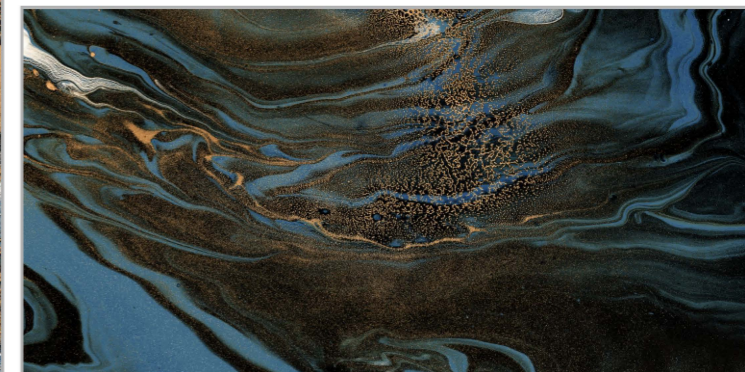

ERAGONE

| **Size** : 600x1200mm

| **Surface** : High Glossy