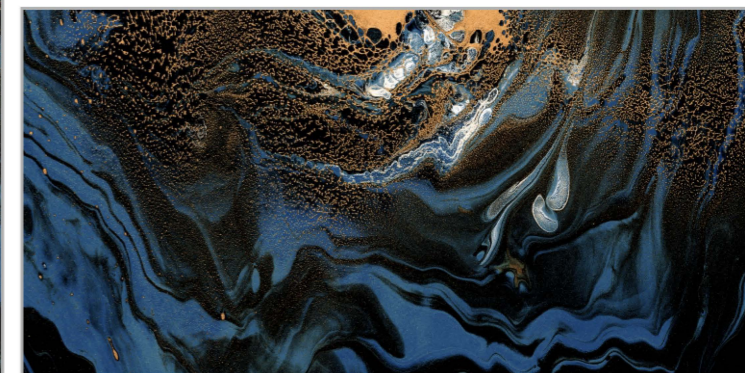

ERAGONE

| **Size** : 600x1200mm

| **Surface** : High Glossy