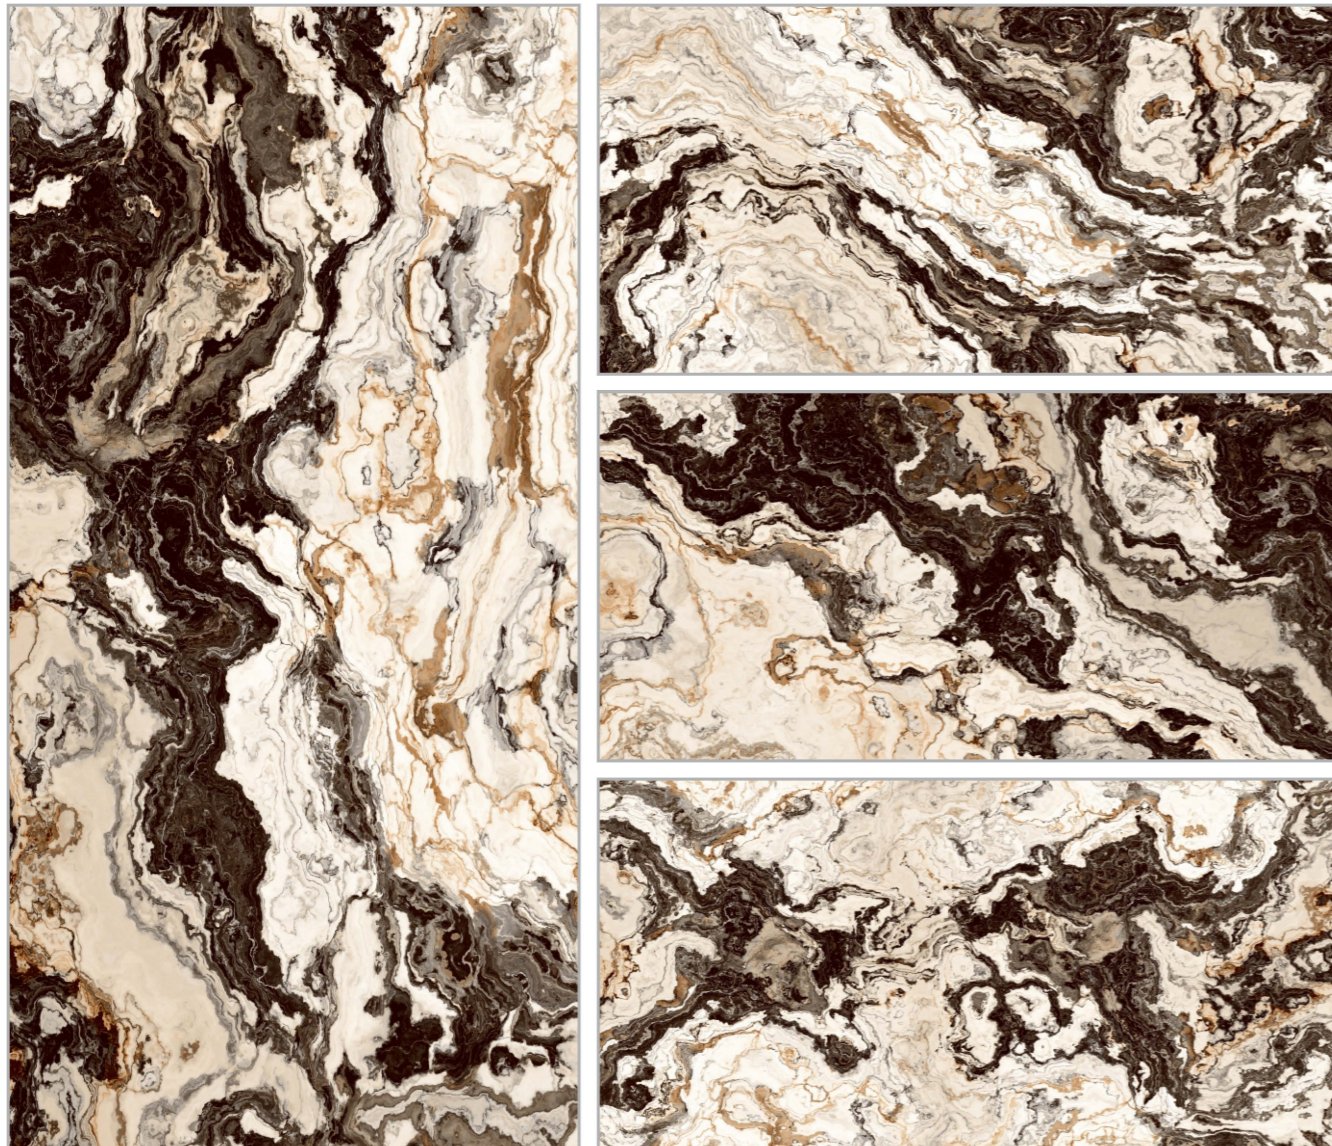

MOULDY BLACK

| **Size** : 600x1200mm

| **Surface** : High Glossy

Preview of
MOULDY BLACK

OPERA BLUE

| **Size** : 600x1200mm

| **Surface** : High Glossy

OROBICO BLACK

| Surface : High Glossy

SELVAS BLUE

| Size : 600x1200mm

| Surface : High Glossy

SILKEN BLUE

| **Size** : 600x1200mm

| **Surface** : High Glossy

Preview of
SILKEN BLUE

| **Surface** : High Glossy

Preview of
WALNUT BROWN