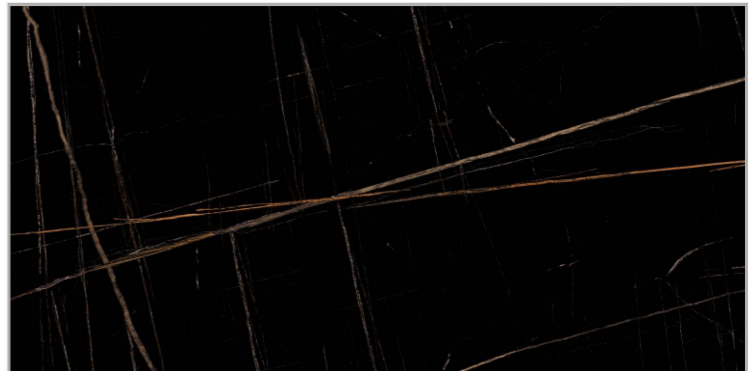

MOULDY BLACK

| **Size** : 600x1200mm

| **Surface** : High Glossy

Preview of
MOULDY BLACK

OPERA BLUE

| **Size** : 600x1200mm

| **Surface** : High Glossy

OROBICO BLACK