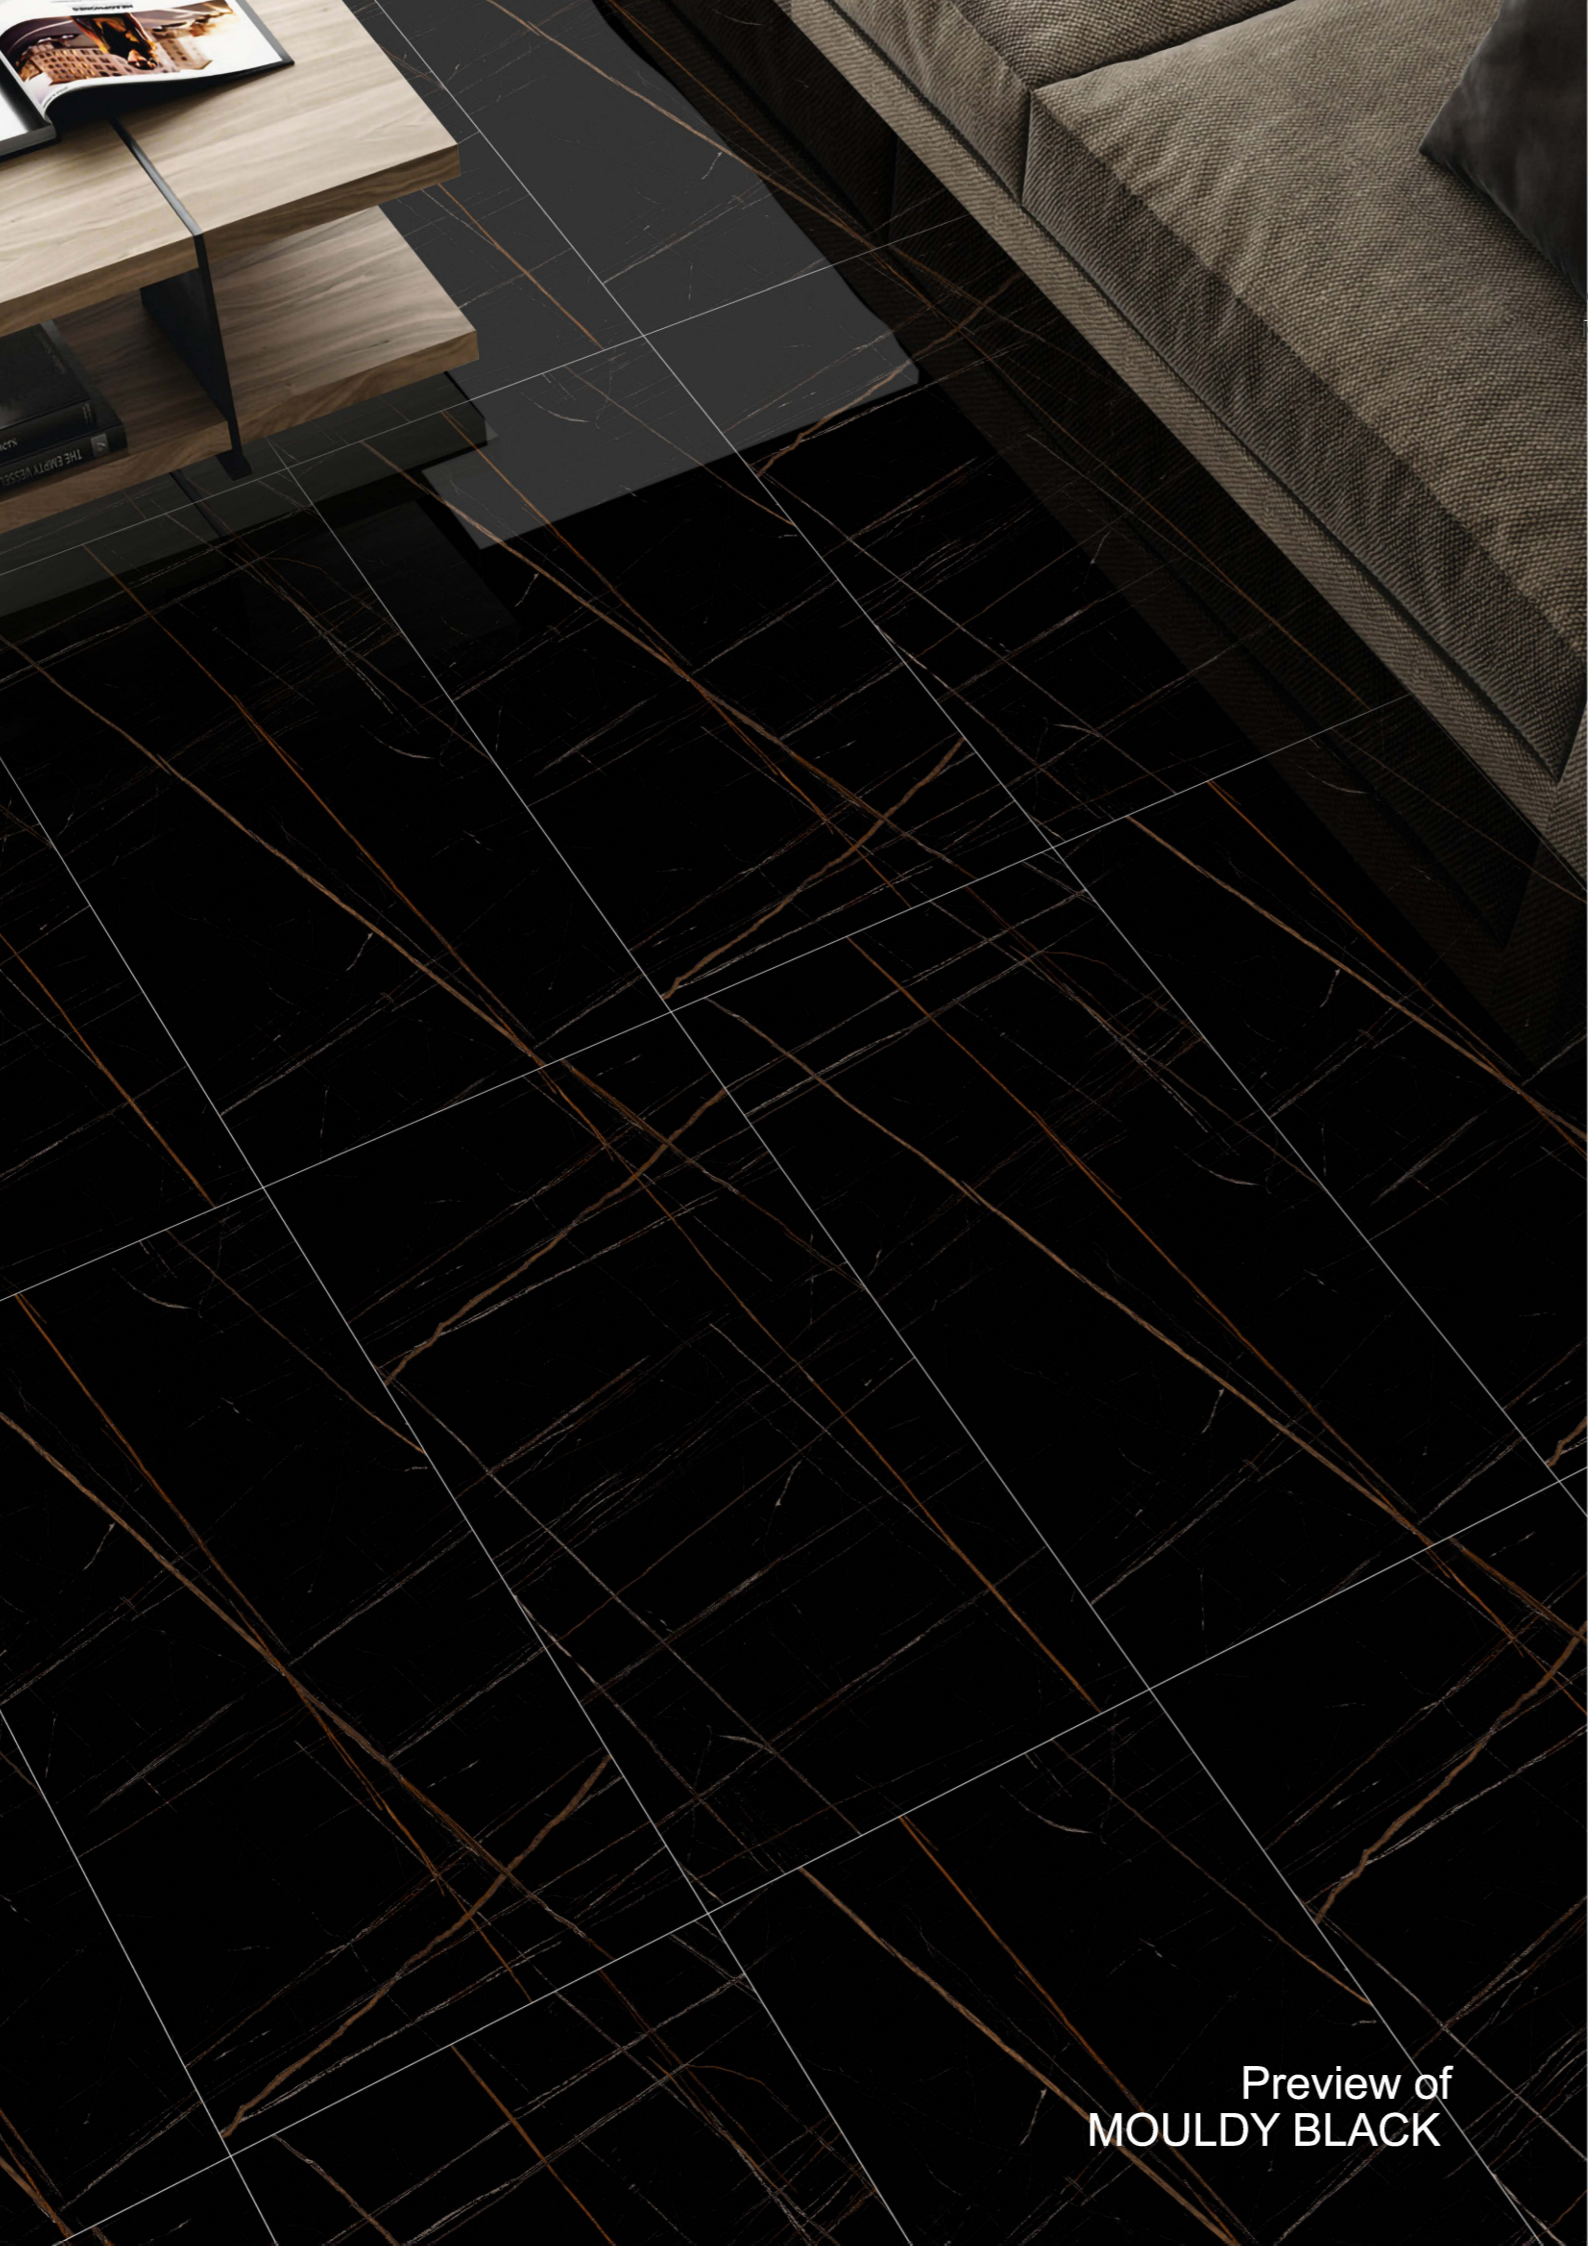

MOULDY BLACK

| **Size** : 600x1200mm

| **Surface** : High Glossy

Preview of
MOULDY BLACK

OPERA BLUE

| **Size** : 600x1200mm

| **Surface** : High Glossy

OROBICO BLACK