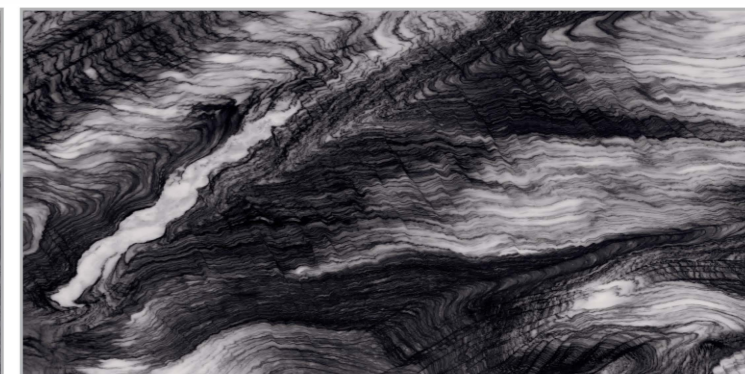

Preview of
FUSION NERO