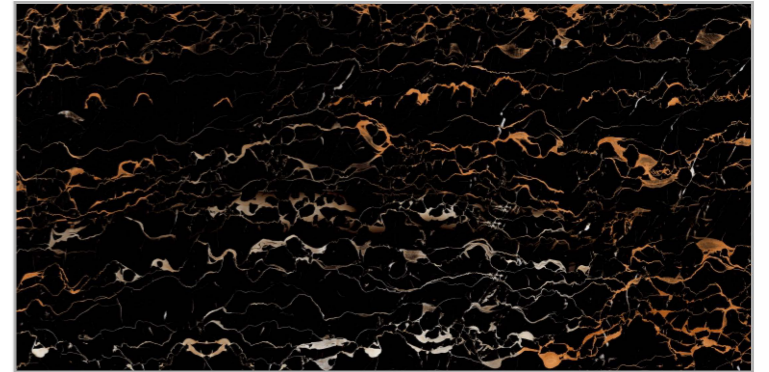

AROSA BROWN

| Size : 600x1200mm

| Surface : High Glossy

ASTRUS GOLD

| Size : 600x1200mm

| Surface : High Glossy

ASTRUS WHITE

| **Size** : 600x1200mm

| **Surface** : High Glossy

Preview of
ASTRUS WHITE

CIRCUIT COFEE

| Size : 600x1200mm

| Surface : High Glossy

CLEOPATRA BROWN

| Size : 600x1200mm

| Surface : High Glossy