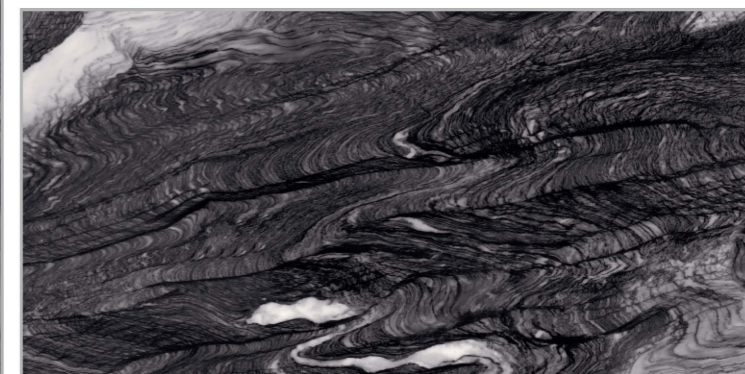

Preview of
FUSION NERO