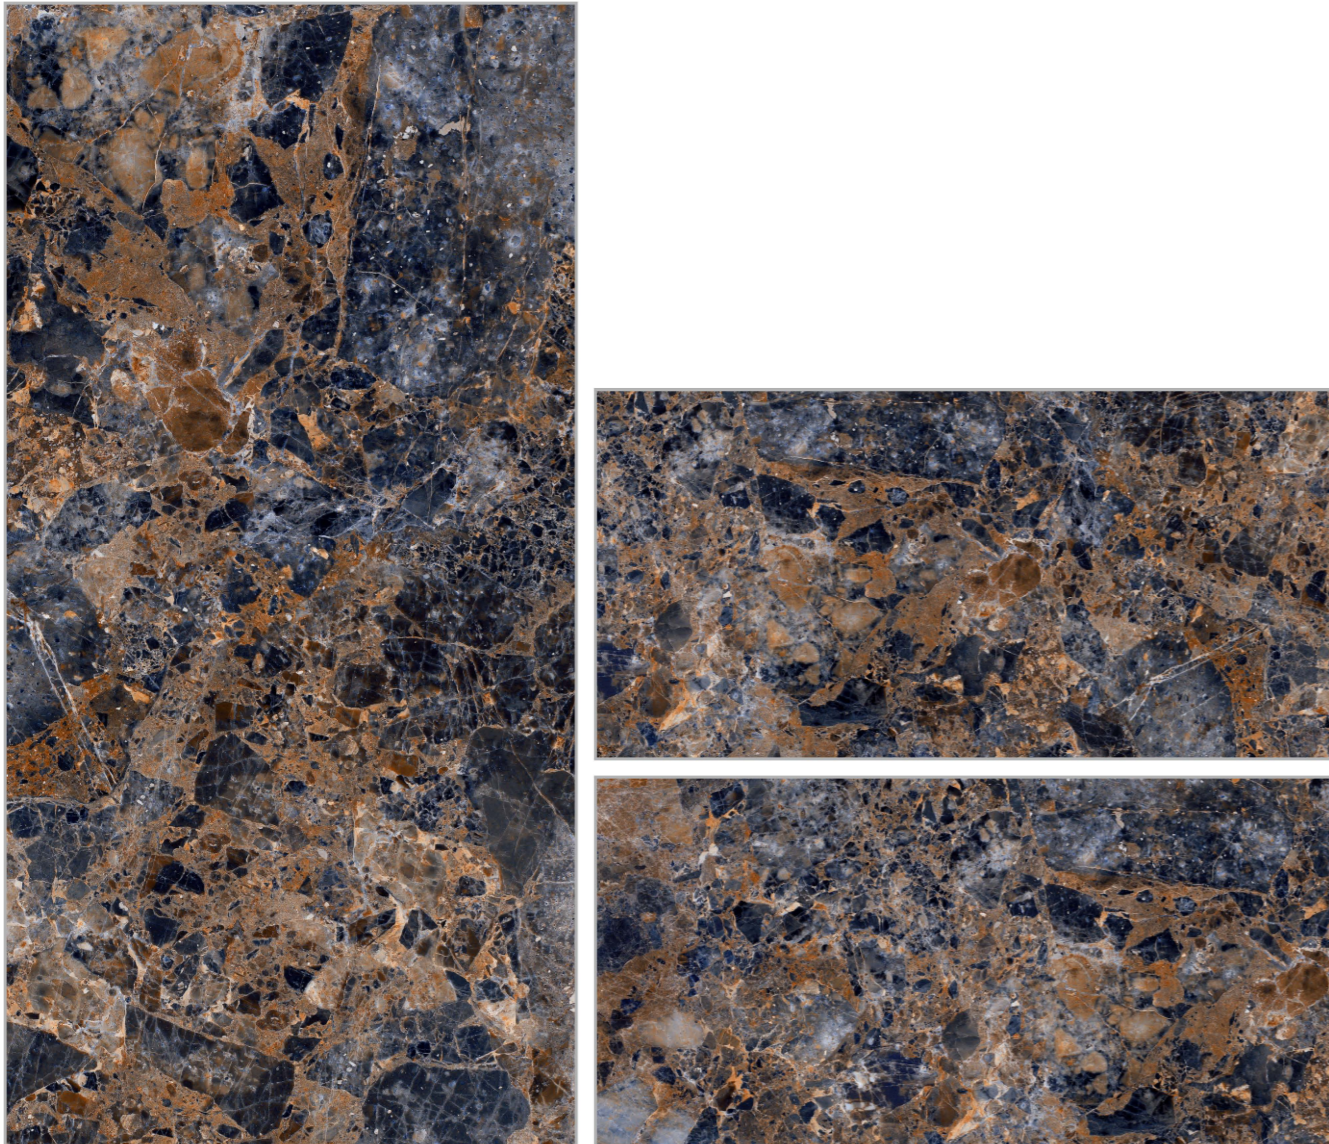

COSMIC BLUE

| **Size** : 600x1200mm

| **Surface** : High Glossy

Preview of
COSMIC BLUE

DEVON BLUE

| **Size** : 600x1200mm

| **Surface** : High Glossy

ELECTRA BLUE