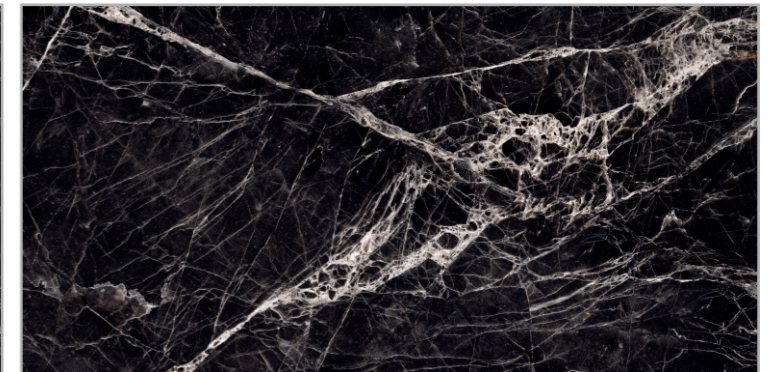

Preview of
MEDICEO BLACK