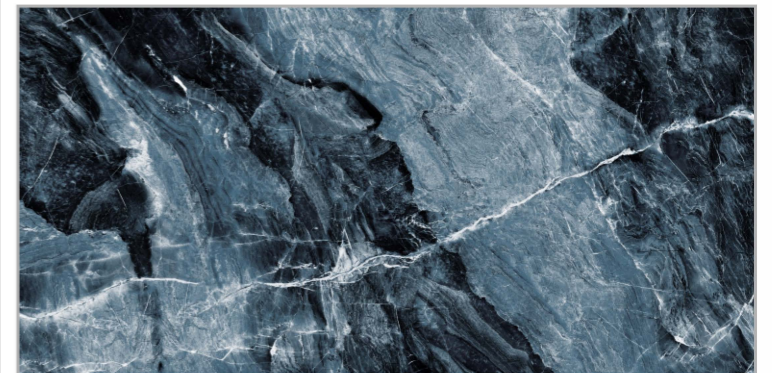

Preview of
OSTRA NATURAL