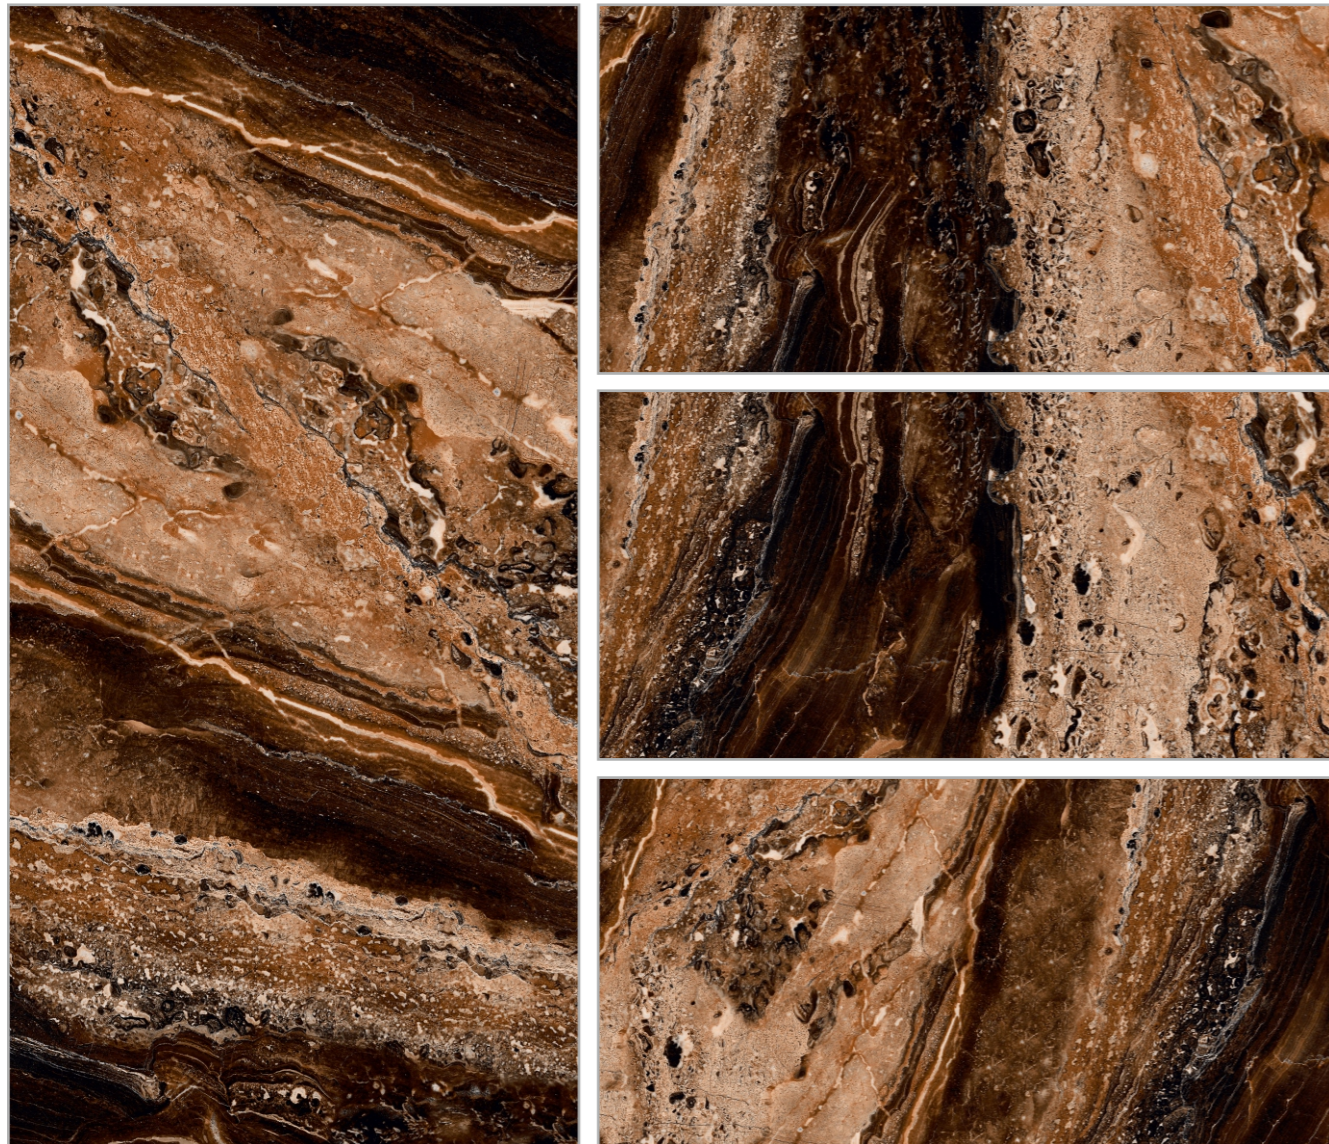

| Surface : High Glossy

FUSION BLUE

| Size : 600x1200mm

| Surface : High Glossy

FUSION NERO

| **Size** : 600x1200mm

| **Surface** : High Glossy

Preview of
FUSION NERO

IMPACT BROWN

| Size : 600x1200mm

| Surface : High Glossy

JERIX BROWN

| Size : 600x1200mm

| Surface : High Glossy

MEDICEO BLACK

| Size : 600x1200mm