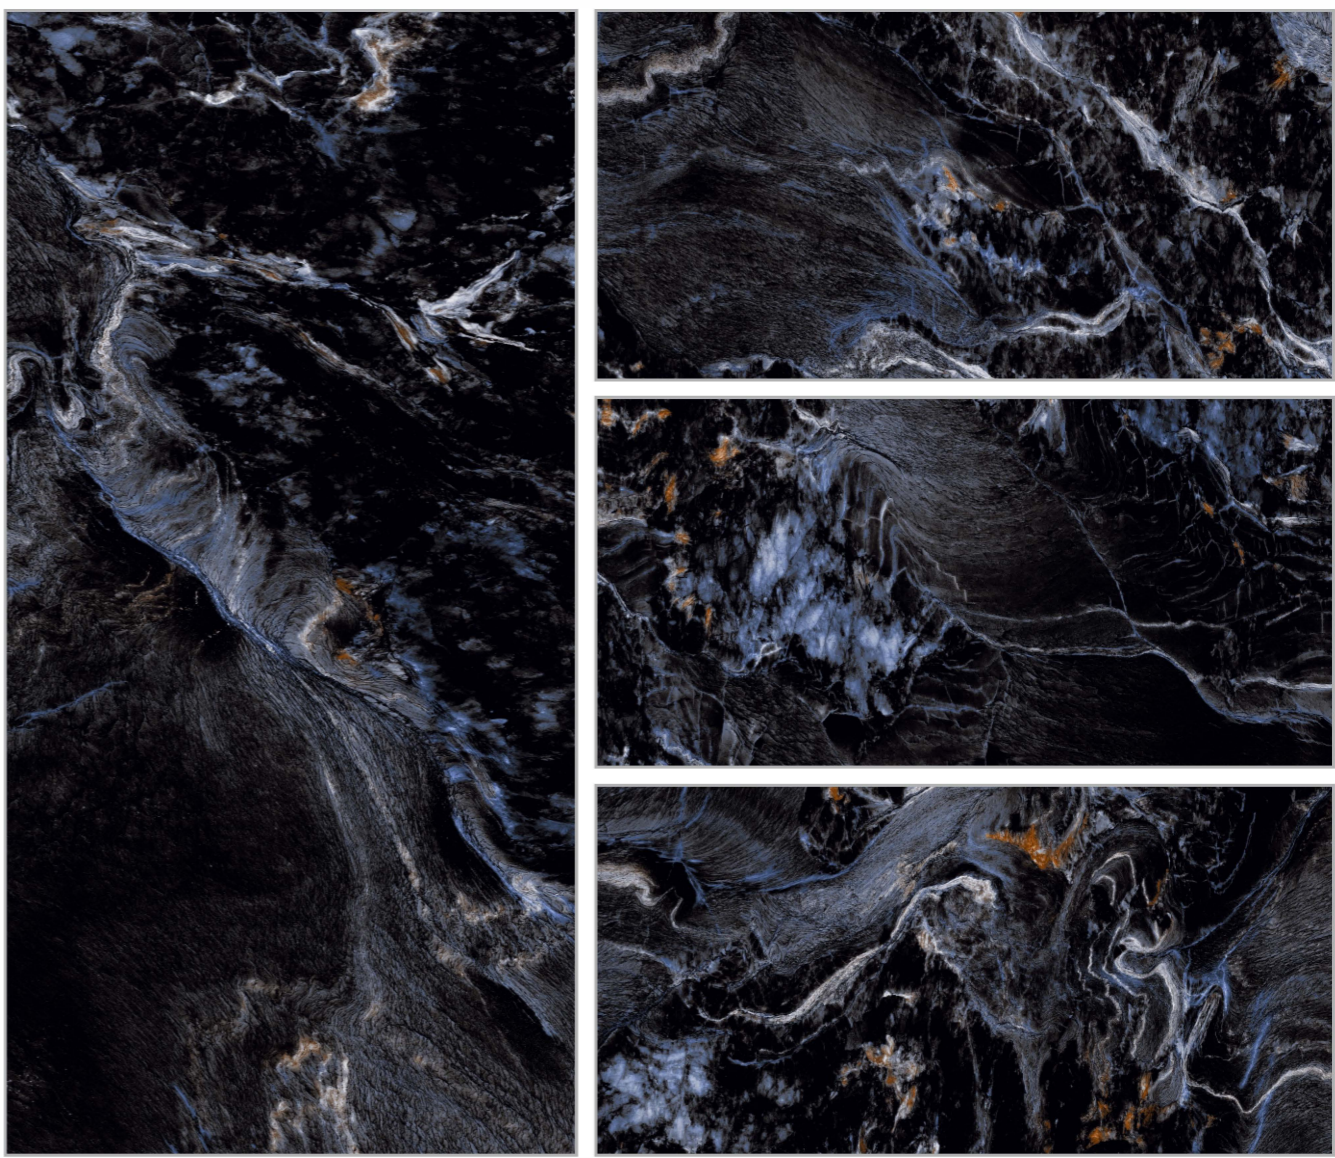

FENIX ASH

| **Size** : 600x1200mm
| **Surface** : High Glossy

FLAMINGO BLACK

| Size : 600x1200mm

| Surface : High Glossy

Preview of
FLAMINGO BLACK

FLAMINGO CHOCCO

| Size : 600x1200mm