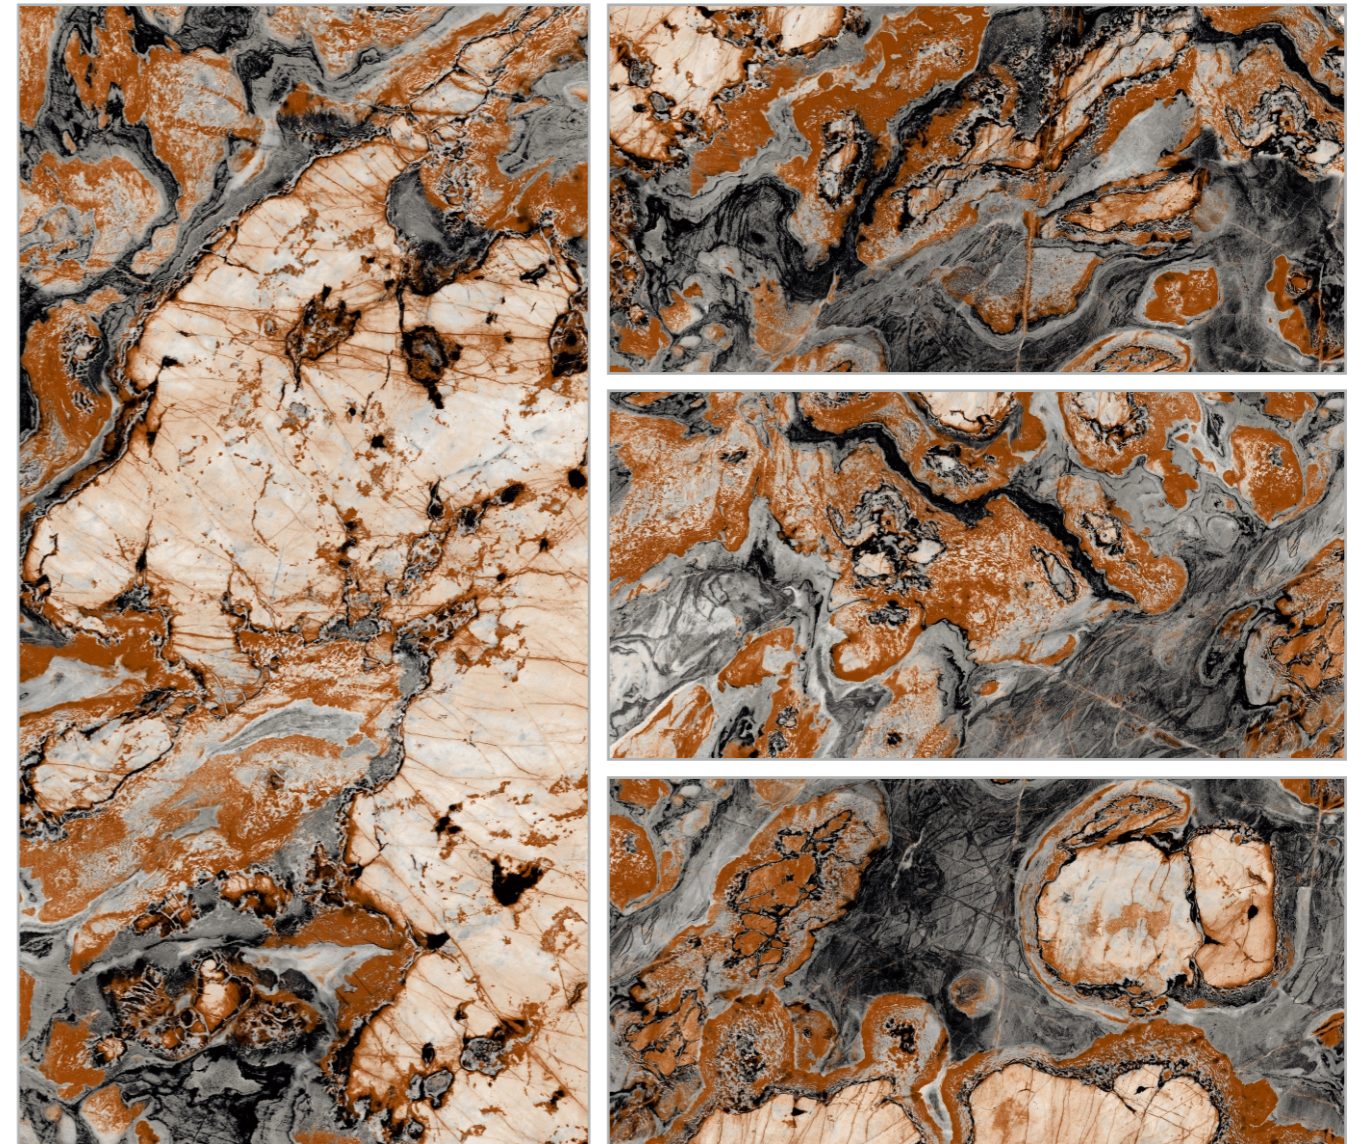

IMPACT BROWN

| Size : 600x1200mm

| Surface : High Glossy

JERIX BROWN

| Size : 600x1200mm

| Surface : High Glossy

MEDICEO BLACK

| Size : 600x1200mm