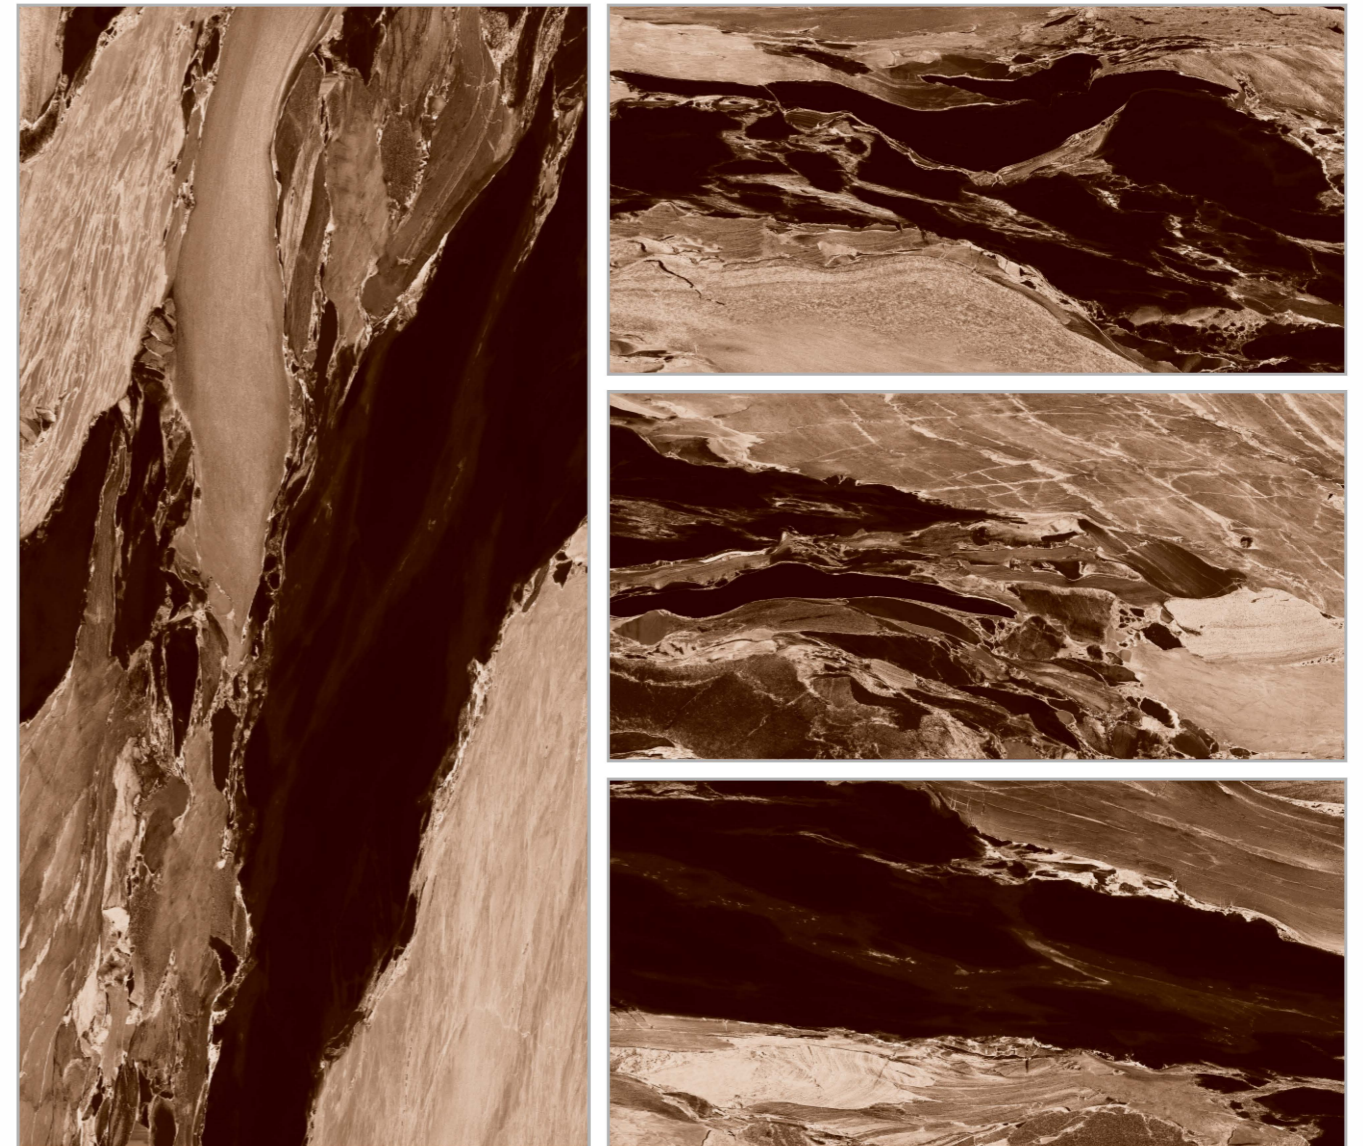

MOULDY BLACK

| **Size** : 600x1200mm

| **Surface** : High Glossy

Preview of
MOULDY BLACK

OPERA BLUE

| **Size** : 600x1200mm

| **Surface** : High Glossy

OROBICO BLACK