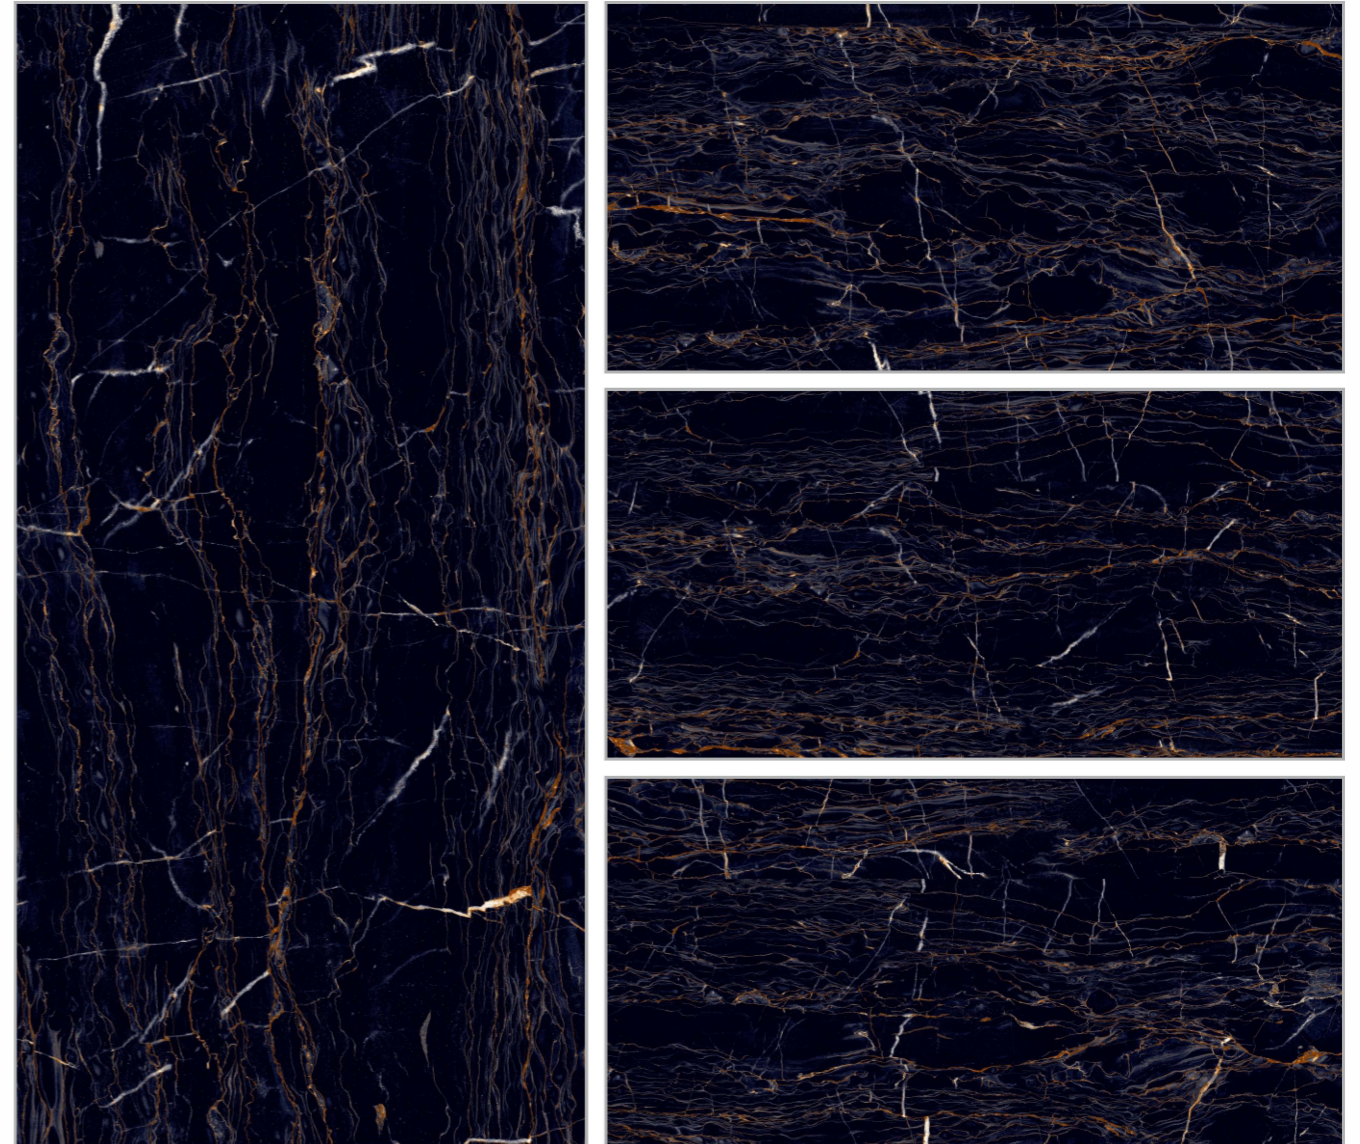

ELECTRA BLUE

| **Size** : 600x1200mm

| **Surface** : High Glossy