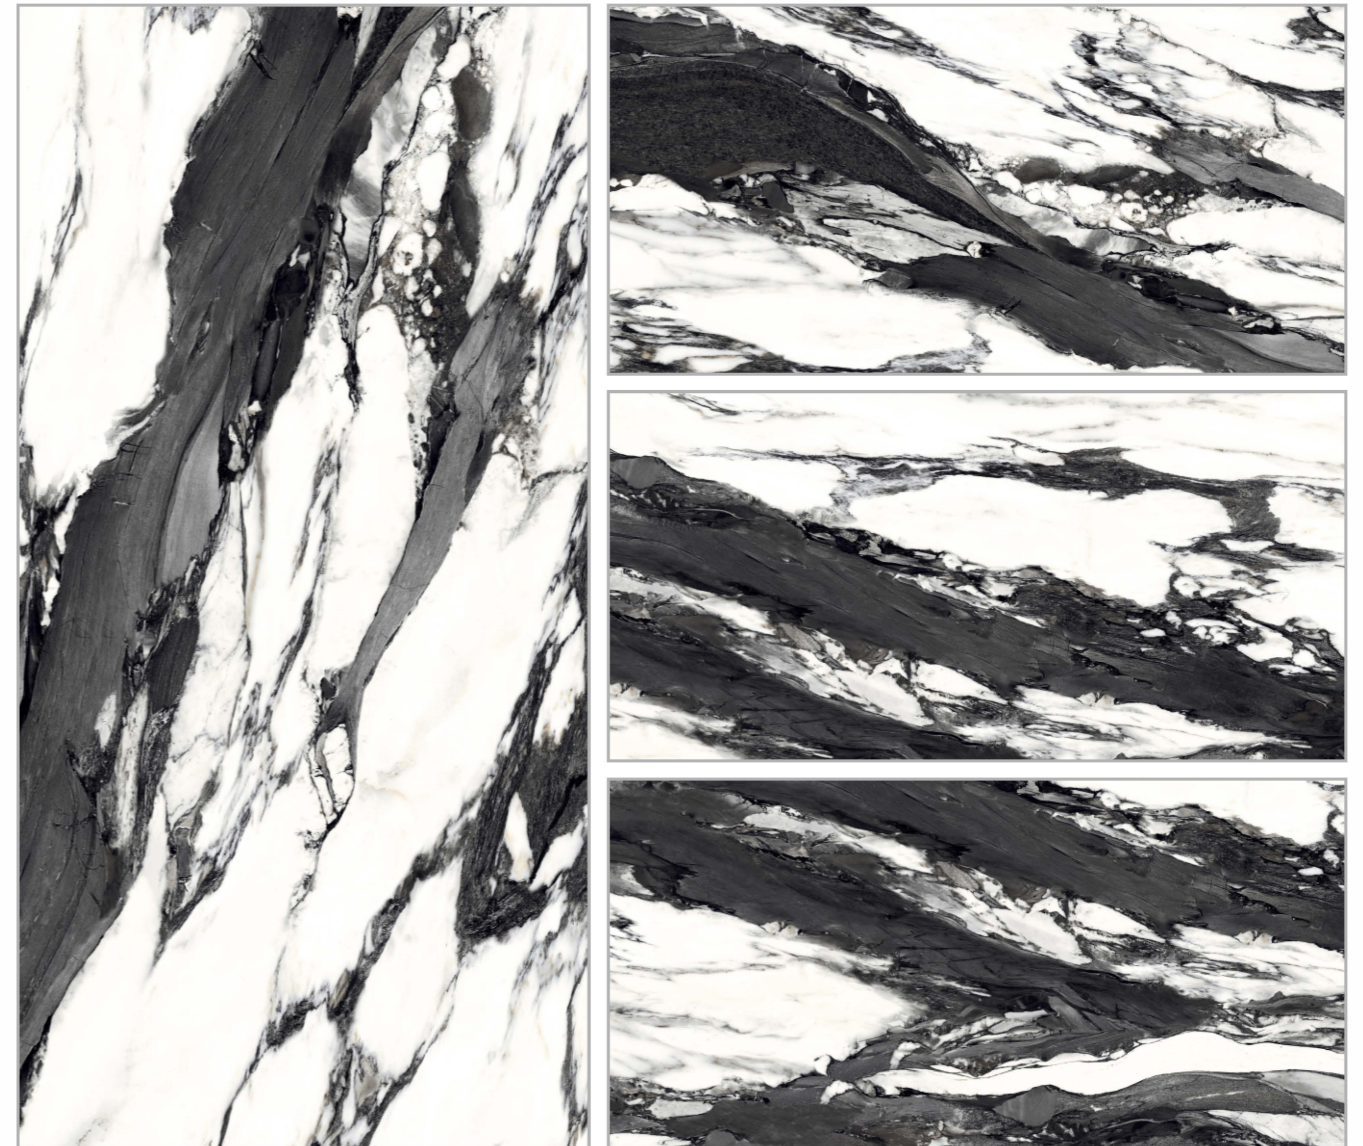

SKY ONYX BLUE

| **Size** : 600x1200mm

| **Surface** : High Glossy

WALNUT ASH

| **Size** : 600x1200mm

| **Surface** : High Glossy

WALNUT BROWN

| **Size** : 600x1200mm

| **Surface** : High Glossy

Preview of
WALNUT BROWN