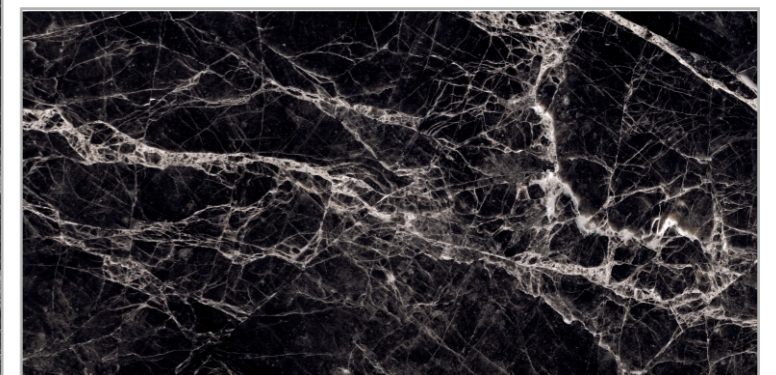

Preview of
MEDICEO BLACK