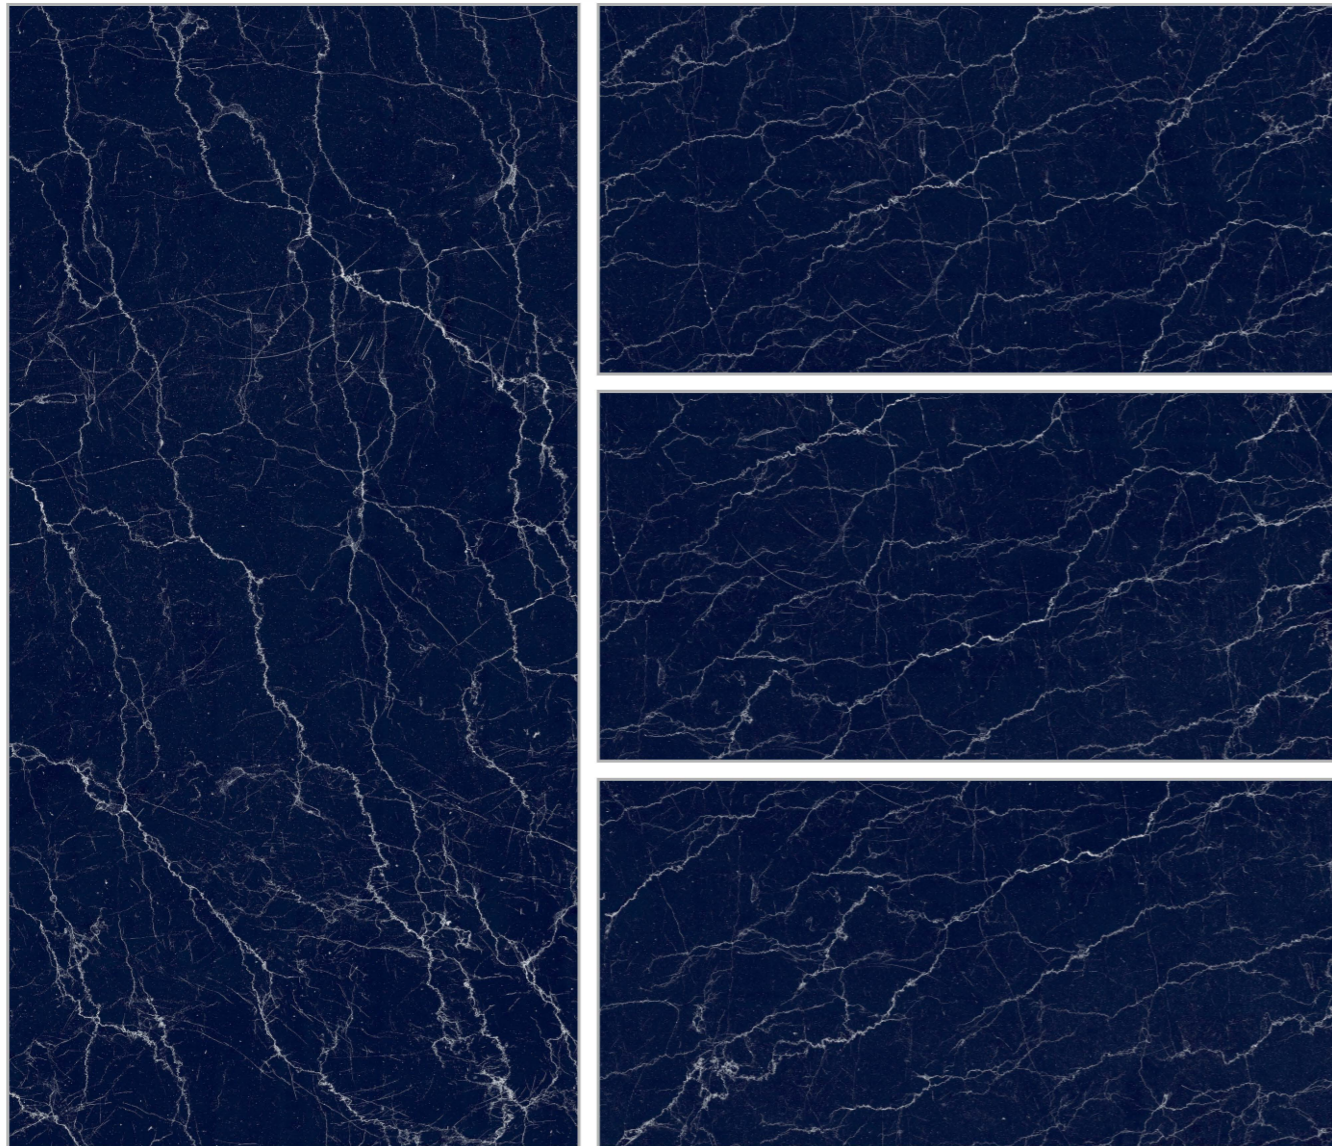

MOULDY BLACK

| **Size** : 600x1200mm

| **Surface** : High Glossy

Preview of
MOULDY BLACK

OPERA BLUE

| **Size** : 600x1200mm

| **Surface** : High Glossy

OROBICO BLACK