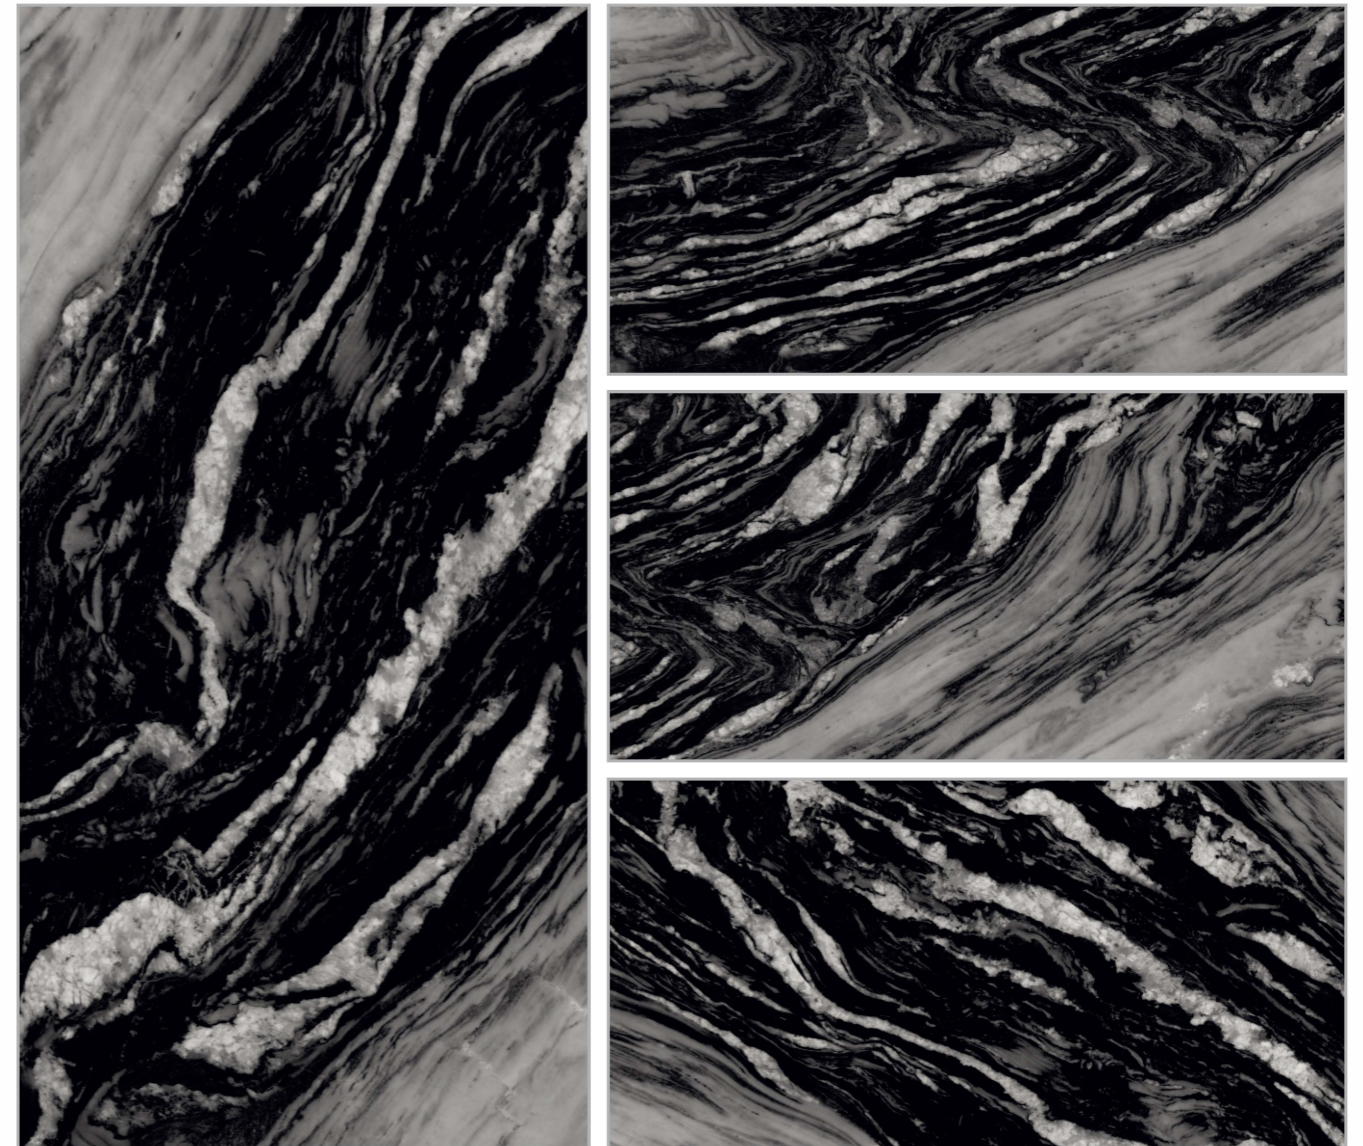

OROBICO BLACK

| **Size** : 600x1200mm

| **Surface** : High Glossy