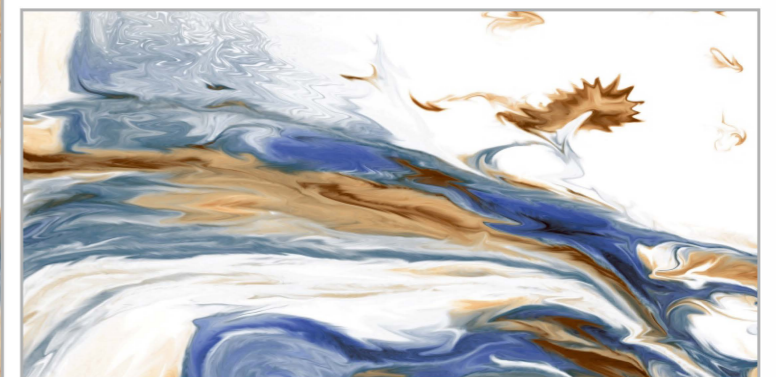

| Surface : High Glossy

SELVAS BLUE

| Size : 600x1200mm

| Surface : High Glossy

SILKEN BLUE

| **Size** : 600x1200mm

| **Surface** : High Glossy

Preview of
SILKEN BLUE

SKY ONYX BLUE

| **Size** : 600x1200mm

| **Surface** : High Glossy

WALNUT ASH

| **Size** : 600x1200mm

| **Surface** : High Glossy

WALNUT BROWN

| **Size** : 600x1200mm