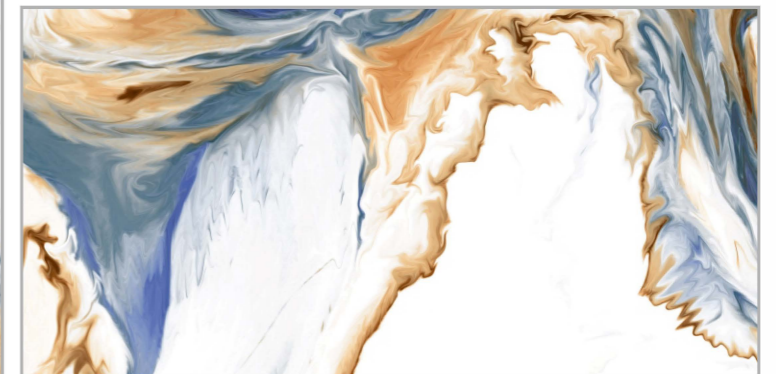

| Surface : High Glossy

SELVAS BLUE

| Size : 600x1200mm

| Surface : High Glossy

SILKEN BLUE

| **Size** : 600x1200mm

| **Surface** : High Glossy

Preview of
SILKEN BLUE

SKY ONYX BLUE

| **Size** : 600x1200mm

| **Surface** : High Glossy

WALNUT ASH

| **Size** : 600x1200mm

| **Surface** : High Glossy

WALNUT BROWN

| **Size** : 600x1200mm

| **Surface** : High Glossy

Preview of
WALNUT BROWN