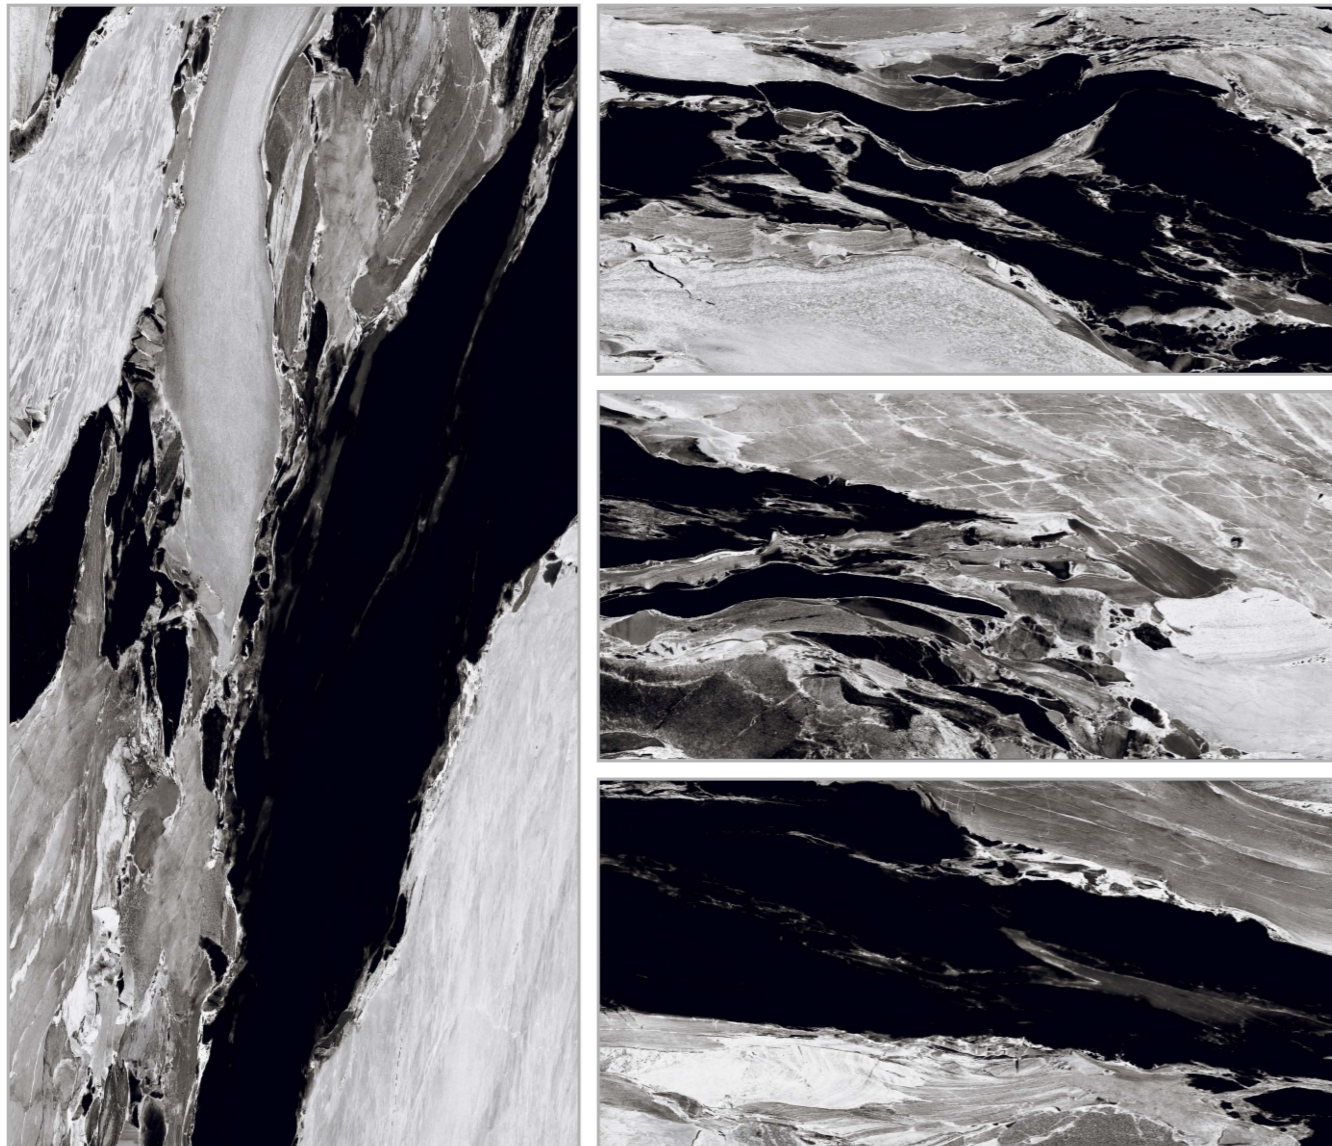

METRIX BLACK

| Size : 600x1200mm

| Surface : High Glossy