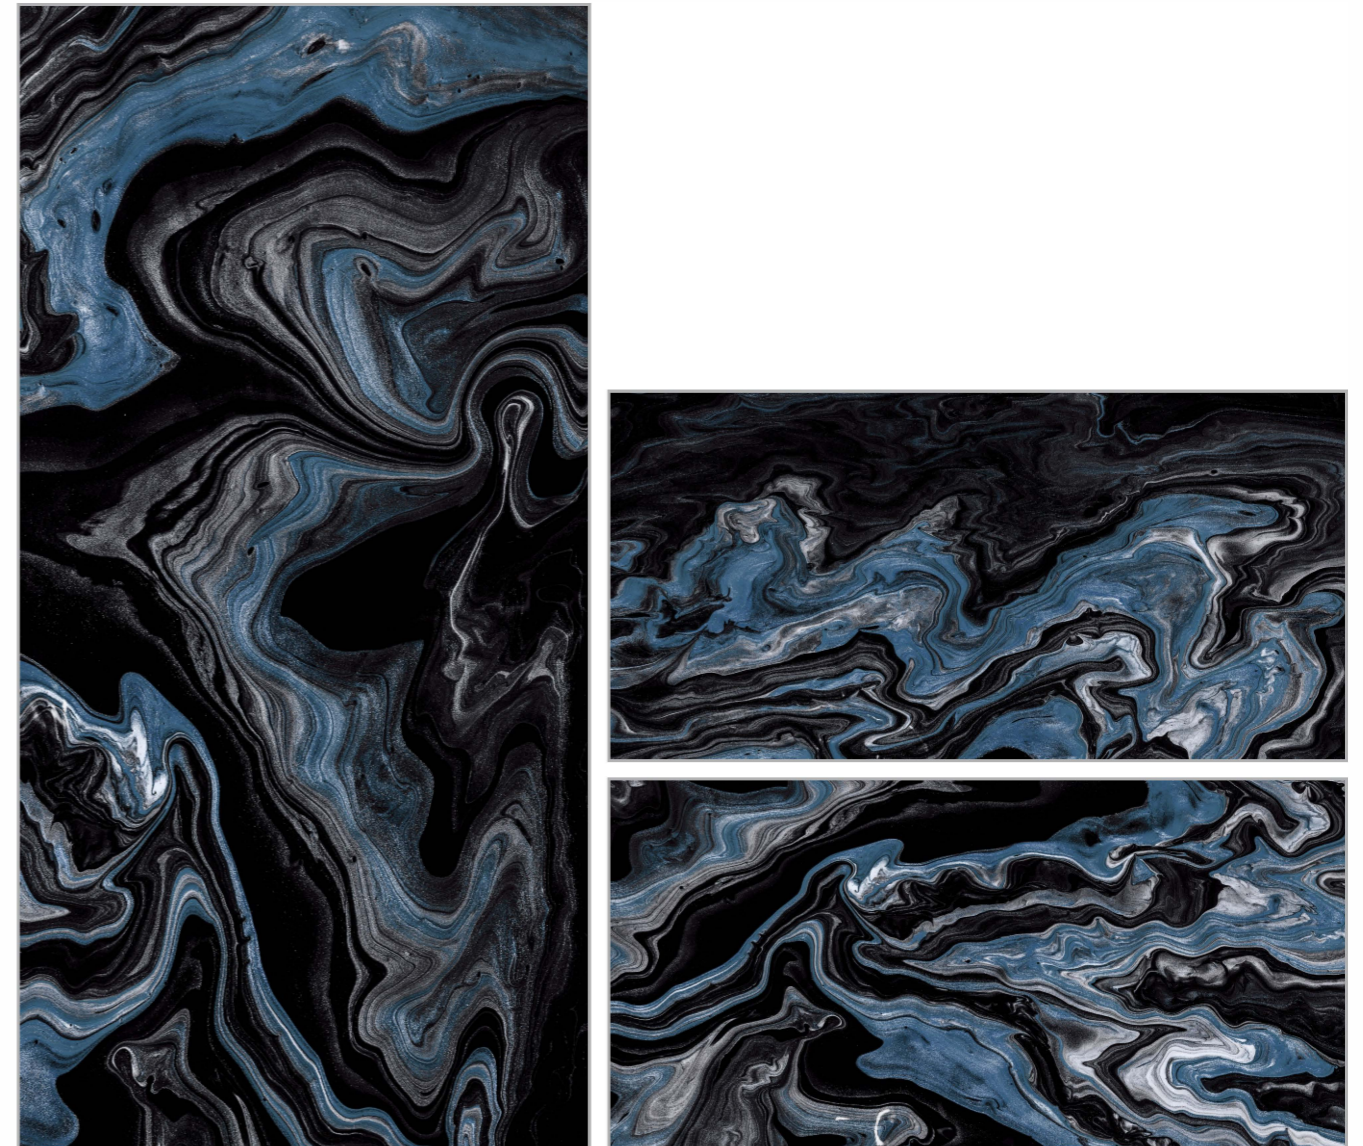

MOULDY BLACK

| **Size** : 600x1200mm

| **Surface** : High Glossy

Preview of
MOULDY BLACK

OPERA BLUE

| **Size** : 600x1200mm

| **Surface** : High Glossy

OROBICO BLACK

| Surface : High Glossy

SELVAS BLUE

| Size : 600x1200mm

| Surface : High Glossy

SILKEN BLUE

| **Size** : 600x1200mm

| **Surface** : High Glossy

Preview of
SILKEN BLUE

| **Surface** : High Glossy

Preview of
WALNUT BROWN