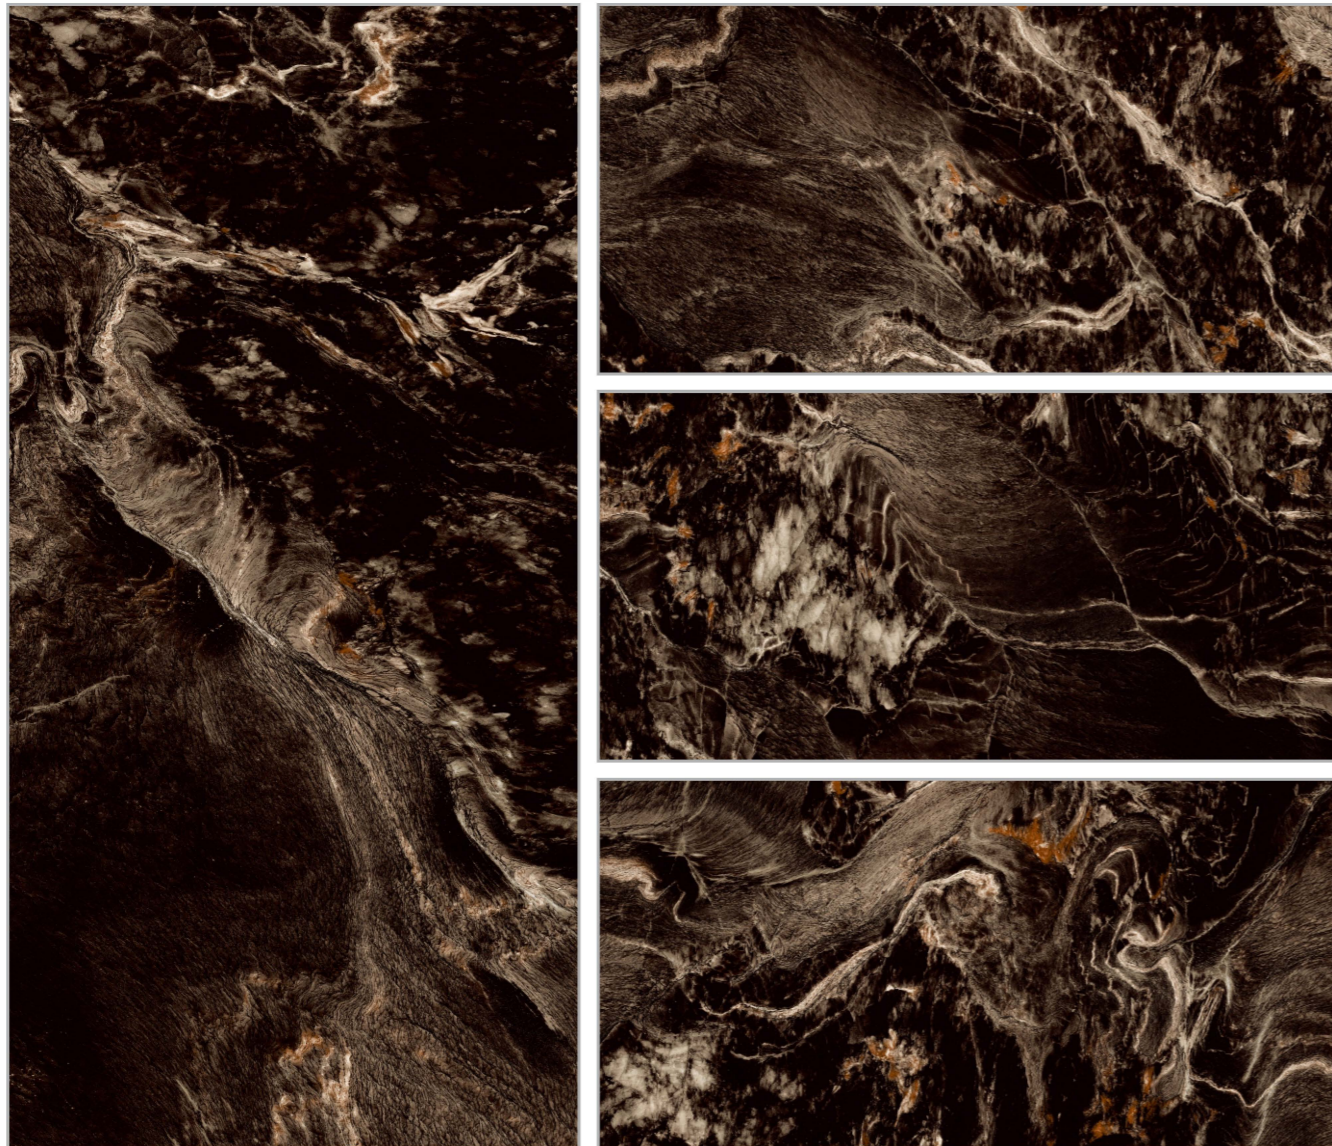

FLAMINGO CHOCCO

| Size : 600x1200mm

| Surface : High Glossy