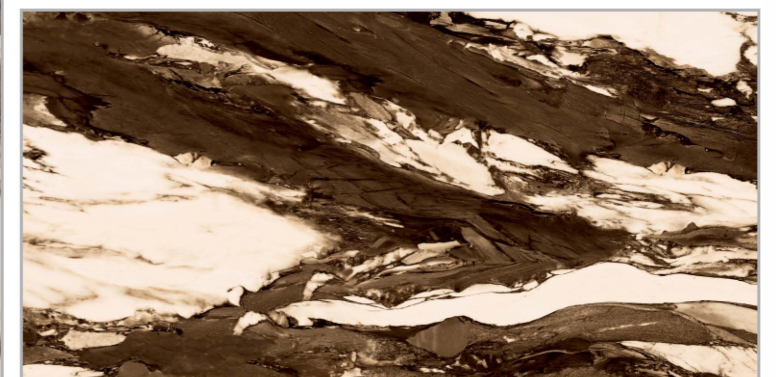

SKY ONYX BLUE

| **Size** : 600x1200mm

| **Surface** : High Glossy

WALNUT ASH

| **Size** : 600x1200mm

| **Surface** : High Glossy

WALNUT BROWN

| **Size** : 600x1200mm

| **Surface** : High Glossy

Preview of
WALNUT BROWN