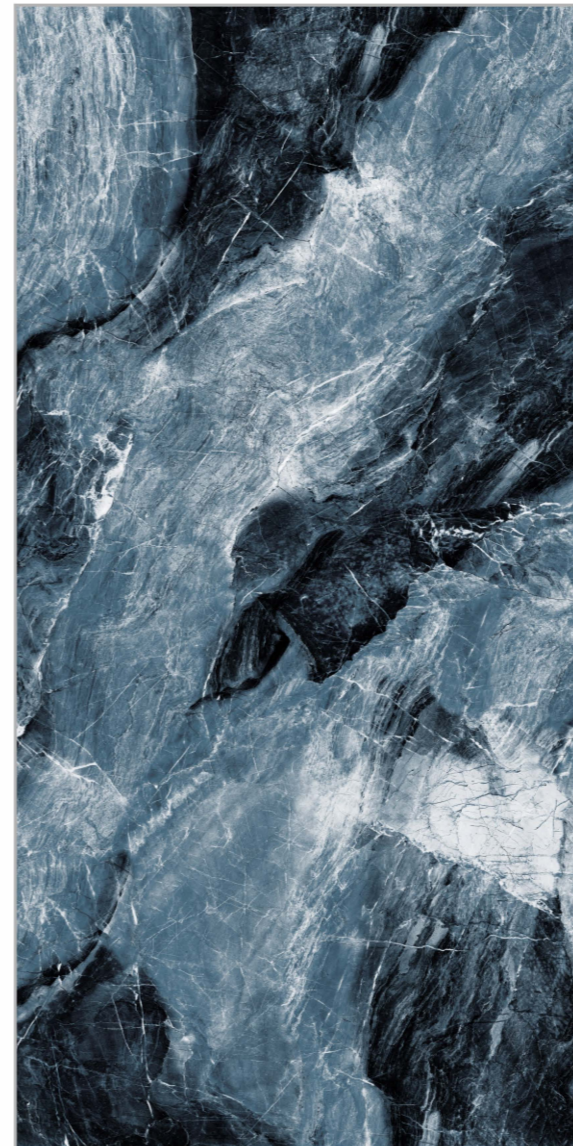

Preview of
OSTRA NATURAL