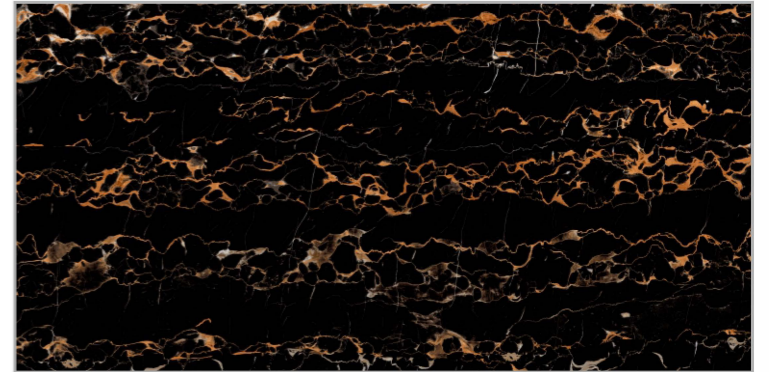

AROSA BROWN

| Size : 600x1200mm

| Surface : High Glossy

ASTRUS GOLD

| Size : 600x1200mm

| Surface : High Glossy

ASTRUS WHITE

| **Size** : 600x1200mm

| **Surface** : High Glossy

Preview of
ASTRUS WHITE

CIRCUIT COFEE

| Size : 600x1200mm

| Surface : High Glossy

CLEOPATRA BROWN

| Size : 600x1200mm

| Surface : High Glossy