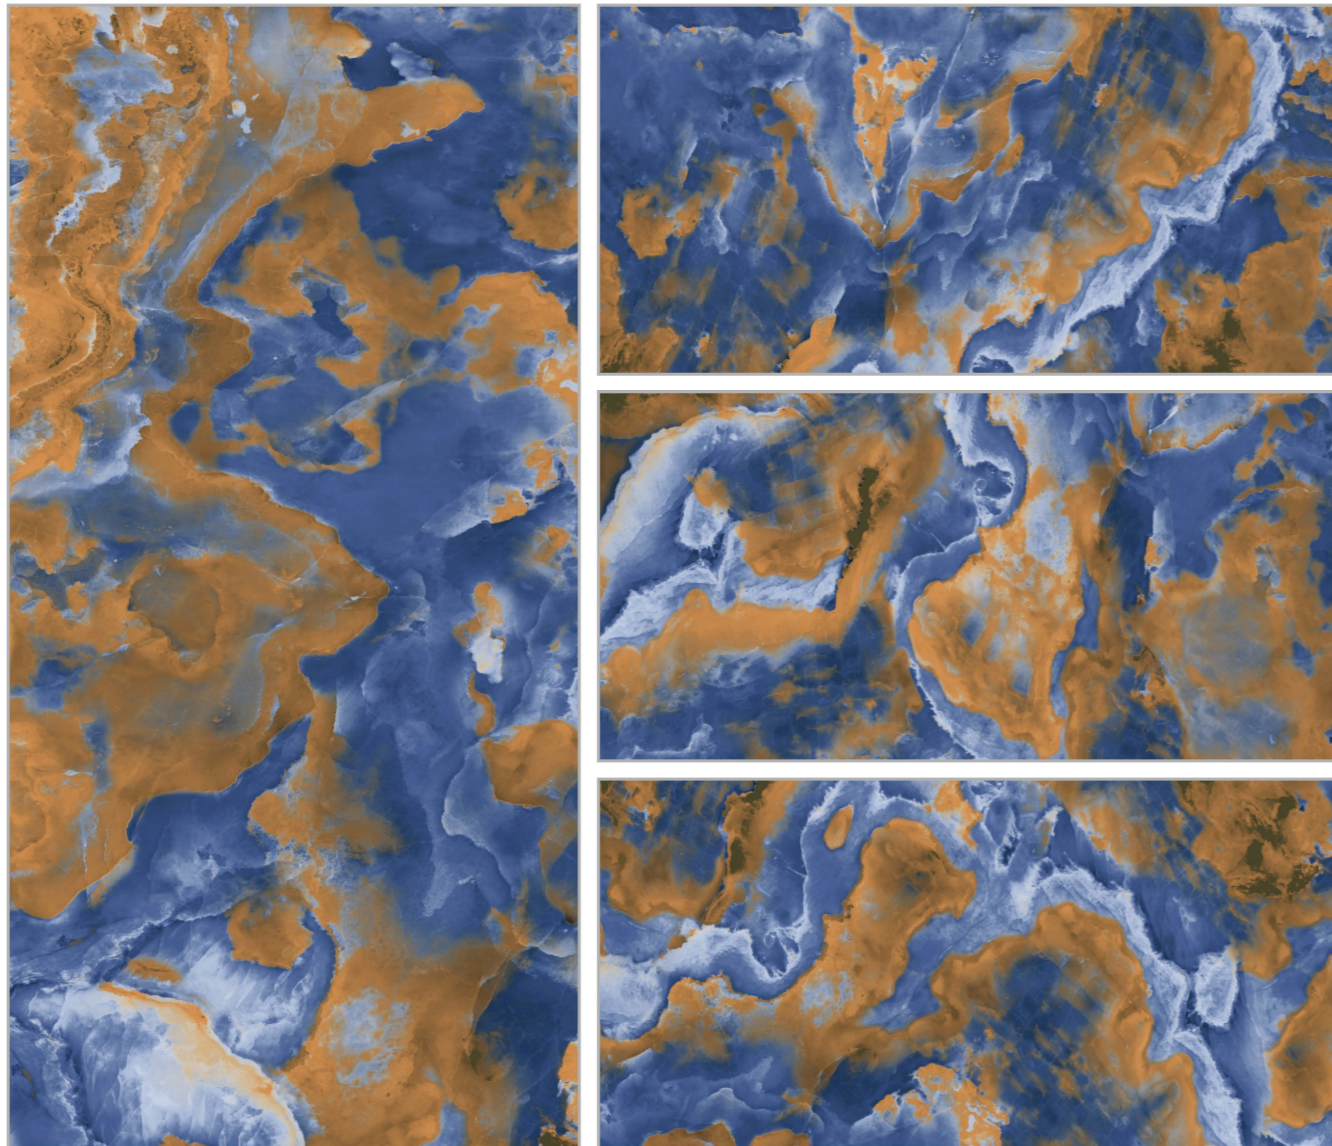

| Surface : High Glossy

SELVAS BLUE

| Size : 600x1200mm

| Surface : High Glossy

SILKEN BLUE

| **Size** : 600x1200mm

| **Surface** : High Glossy

Preview of
SILKEN BLUE

SKY ONYX BLUE

| **Size** : 600x1200mm

| **Surface** : High Glossy

WALNUT ASH

| **Size** : 600x1200mm

| **Surface** : High Glossy

WALNUT BROWN

| **Size** : 600x1200mm

| **Surface** : High Glossy

Preview of
WALNUT BROWN