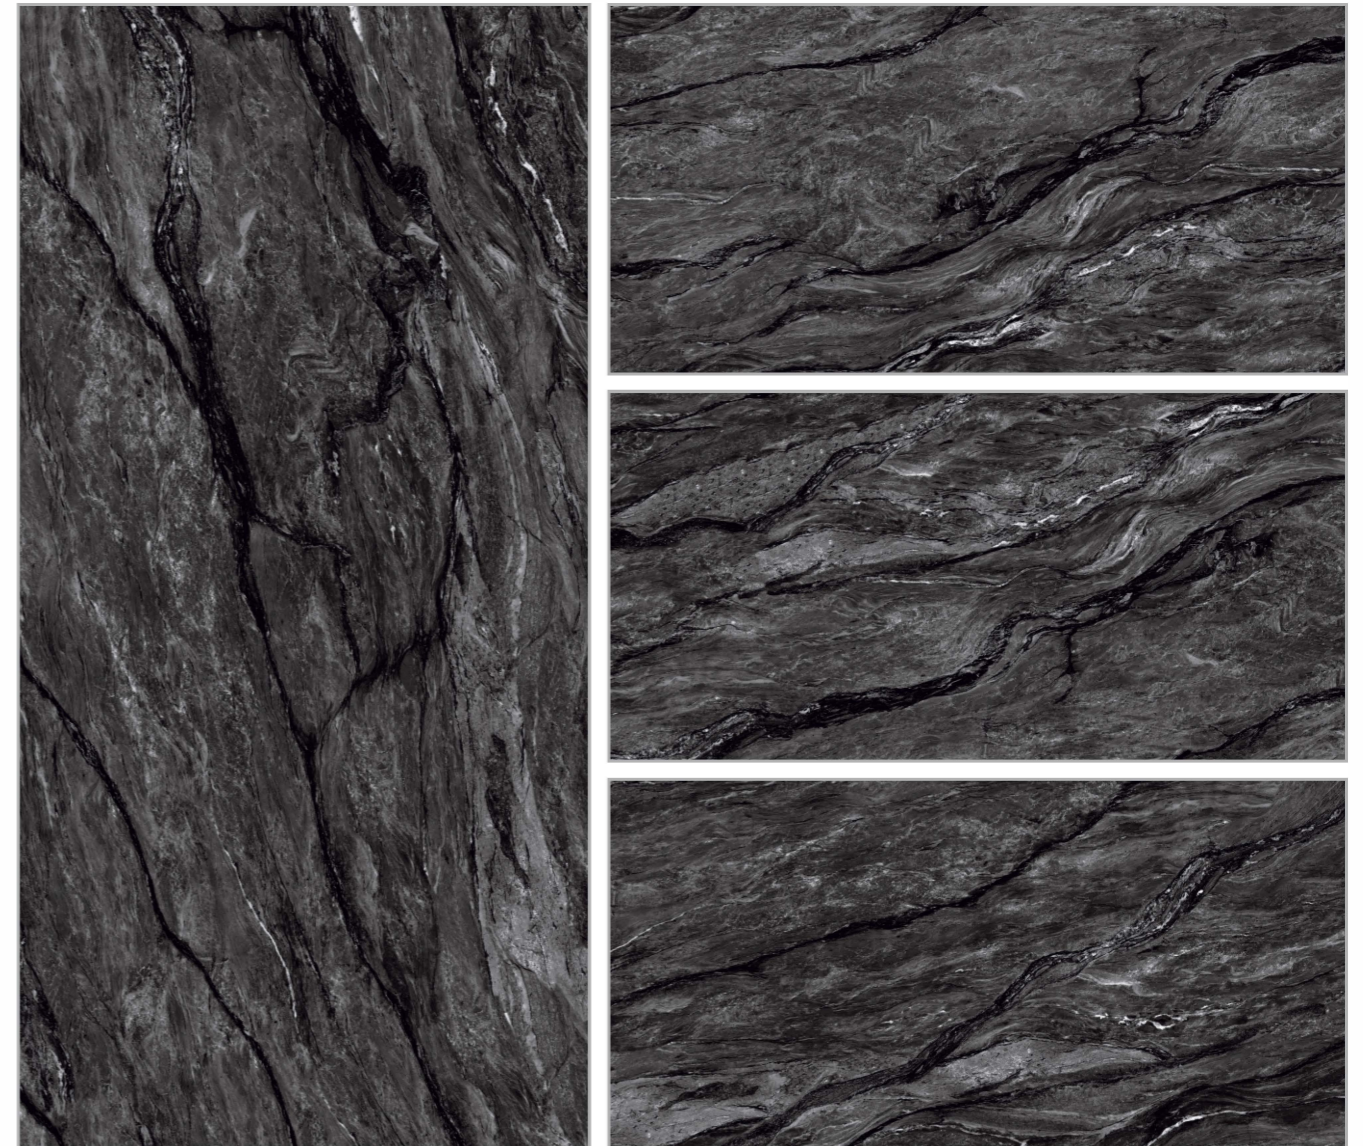

FENIX ASH

| **Size** : 600x1200mm
| **Surface** : High Glossy