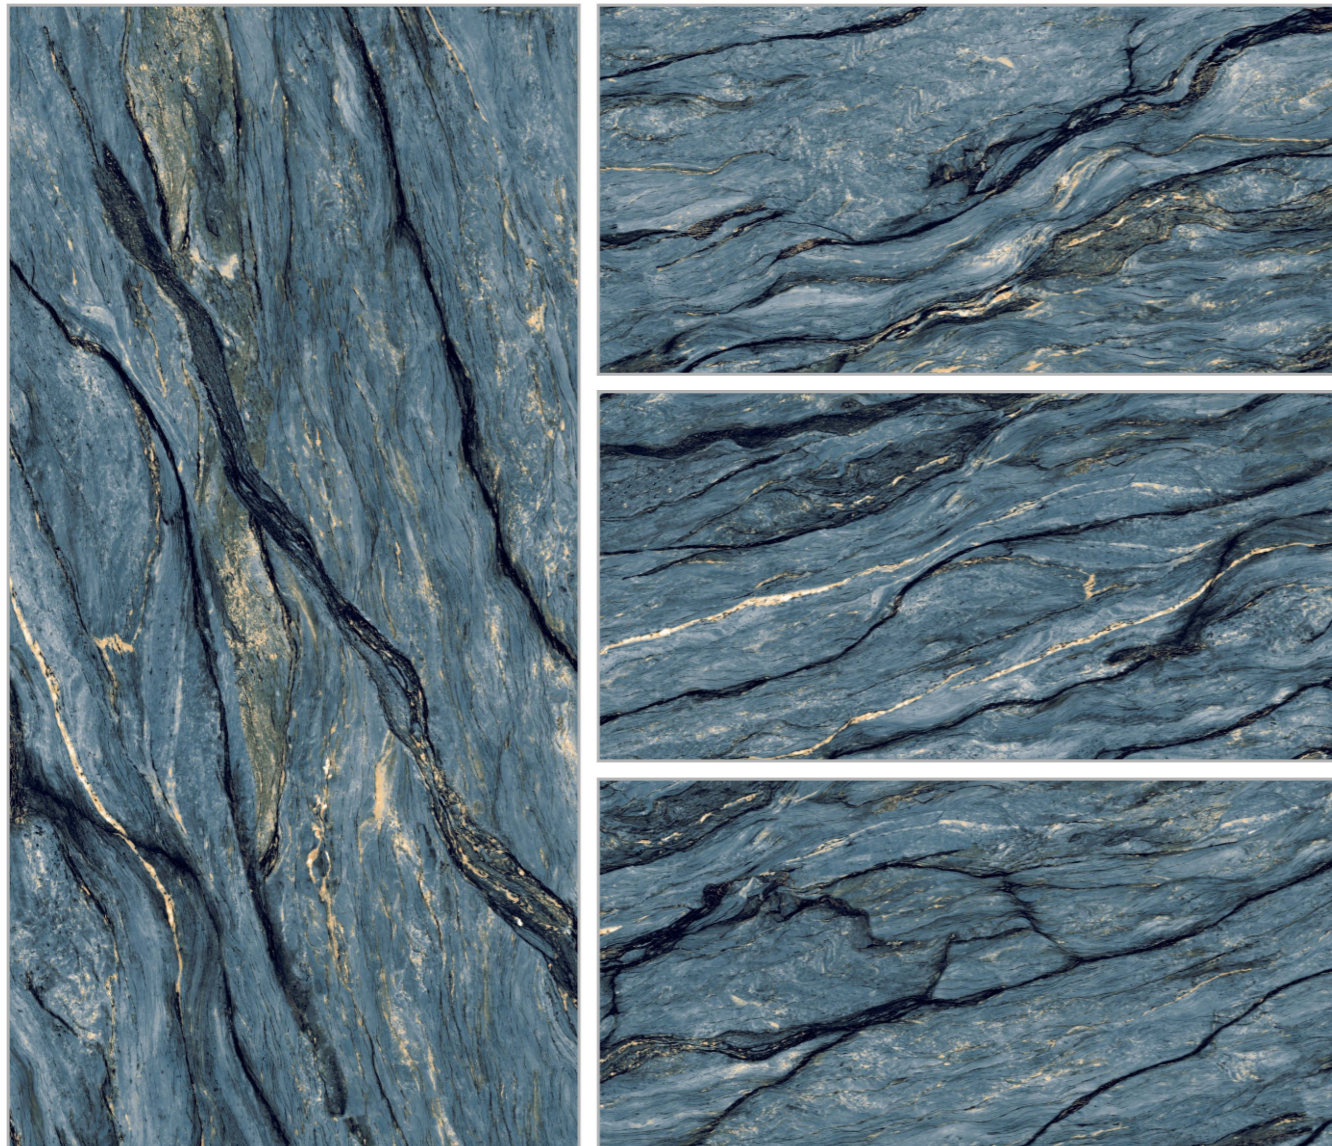

| **Size** : 600x1200mm

| **Surface** : High Glossy

Preview of
ERAGONE

ERAGONE

| **Size** : 600x1200mm

| **Surface** : High Glossy

FENIX AQUA

| **Size** : 600x1200mm
| **Surface** : High Glossy