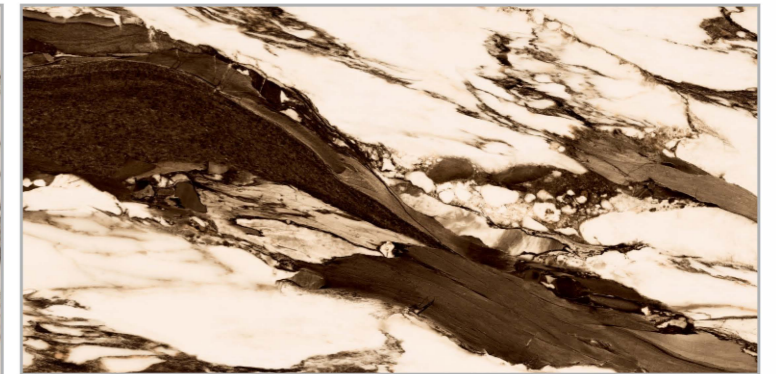

SKY ONYX BLUE

| **Size** : 600x1200mm

| **Surface** : High Glossy

WALNUT ASH

| **Size** : 600x1200mm

| **Surface** : High Glossy

WALNUT BROWN

| **Size** : 600x1200mm

| **Surface** : High Glossy

Preview of
WALNUT BROWN