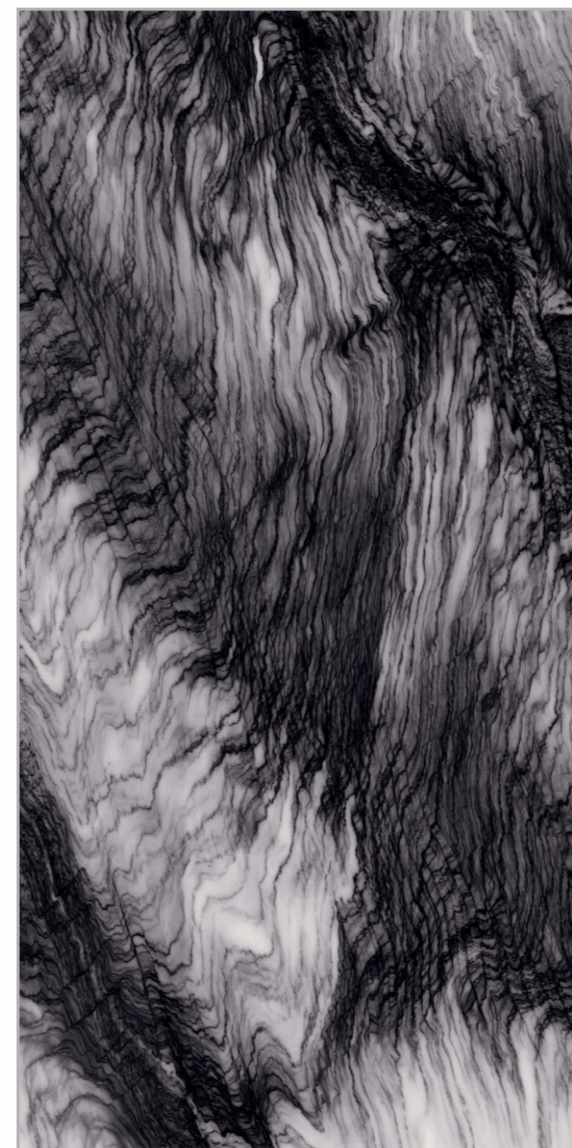

| Surface : High Glossy

FUSION BLUE

| Size : 600x1200mm

| Surface : High Glossy

FUSION NERO

| **Size** : 600x1200mm

| **Surface** : High Glossy

Preview of
FUSION NERO