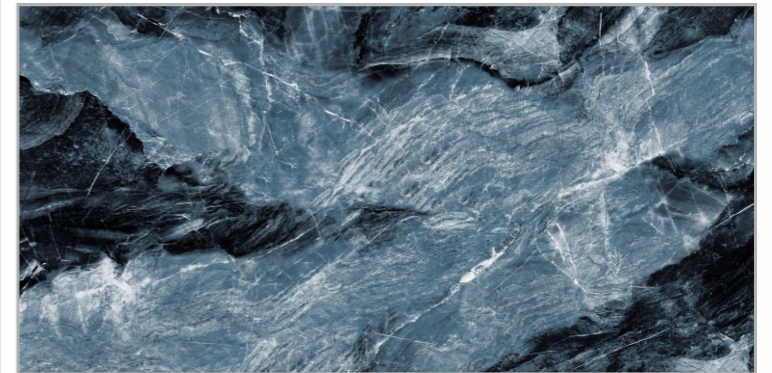

Preview of
OSTRA NATURAL