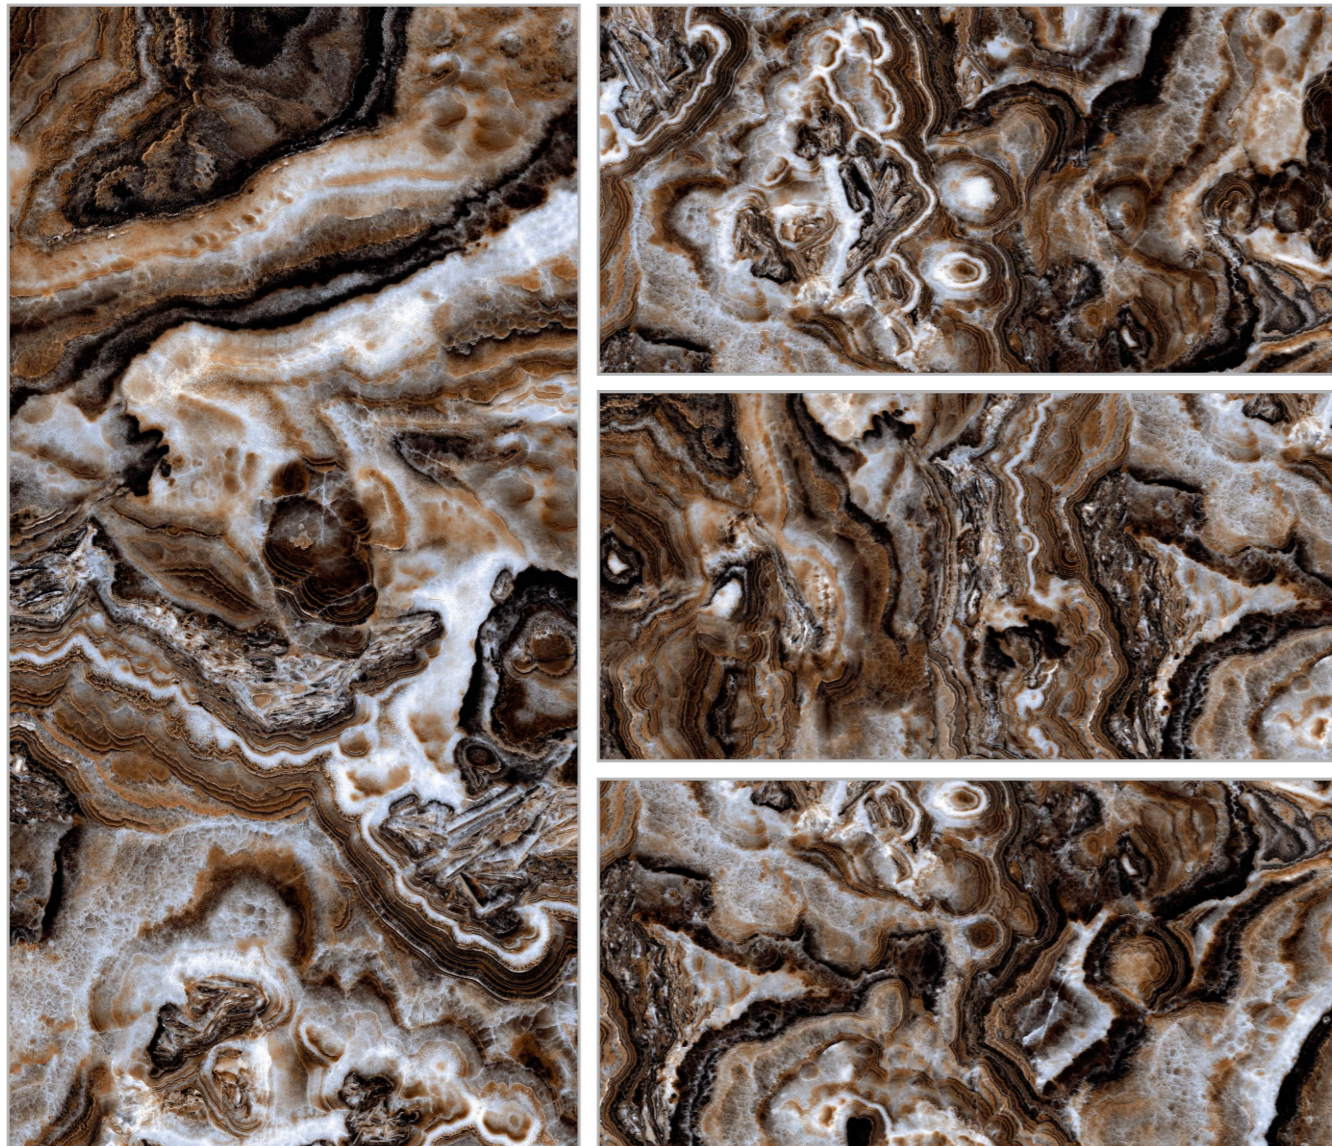

| **Surface** : High Glossy

Preview of
ASTRUS WHITE

CIRCUIT COFEE

| Size : 600x1200mm

| Surface : High Glossy

CLEOPATRA BROWN

| Size : 600x1200mm

| Surface : High Glossy