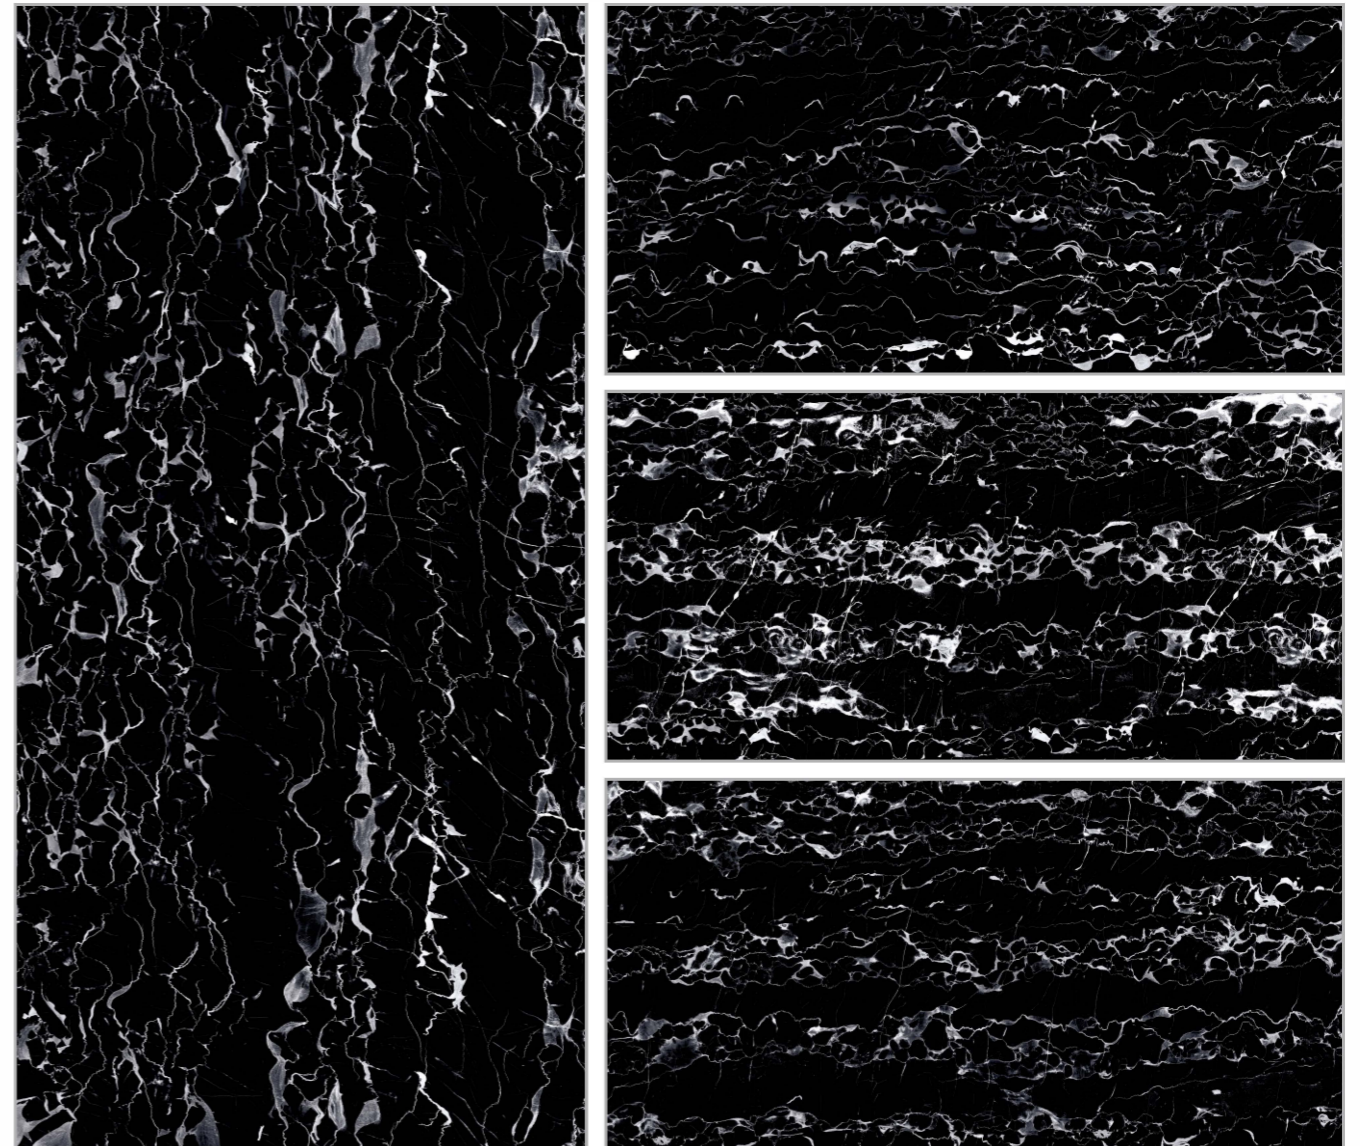

Preview of
ASTRUS WHITE