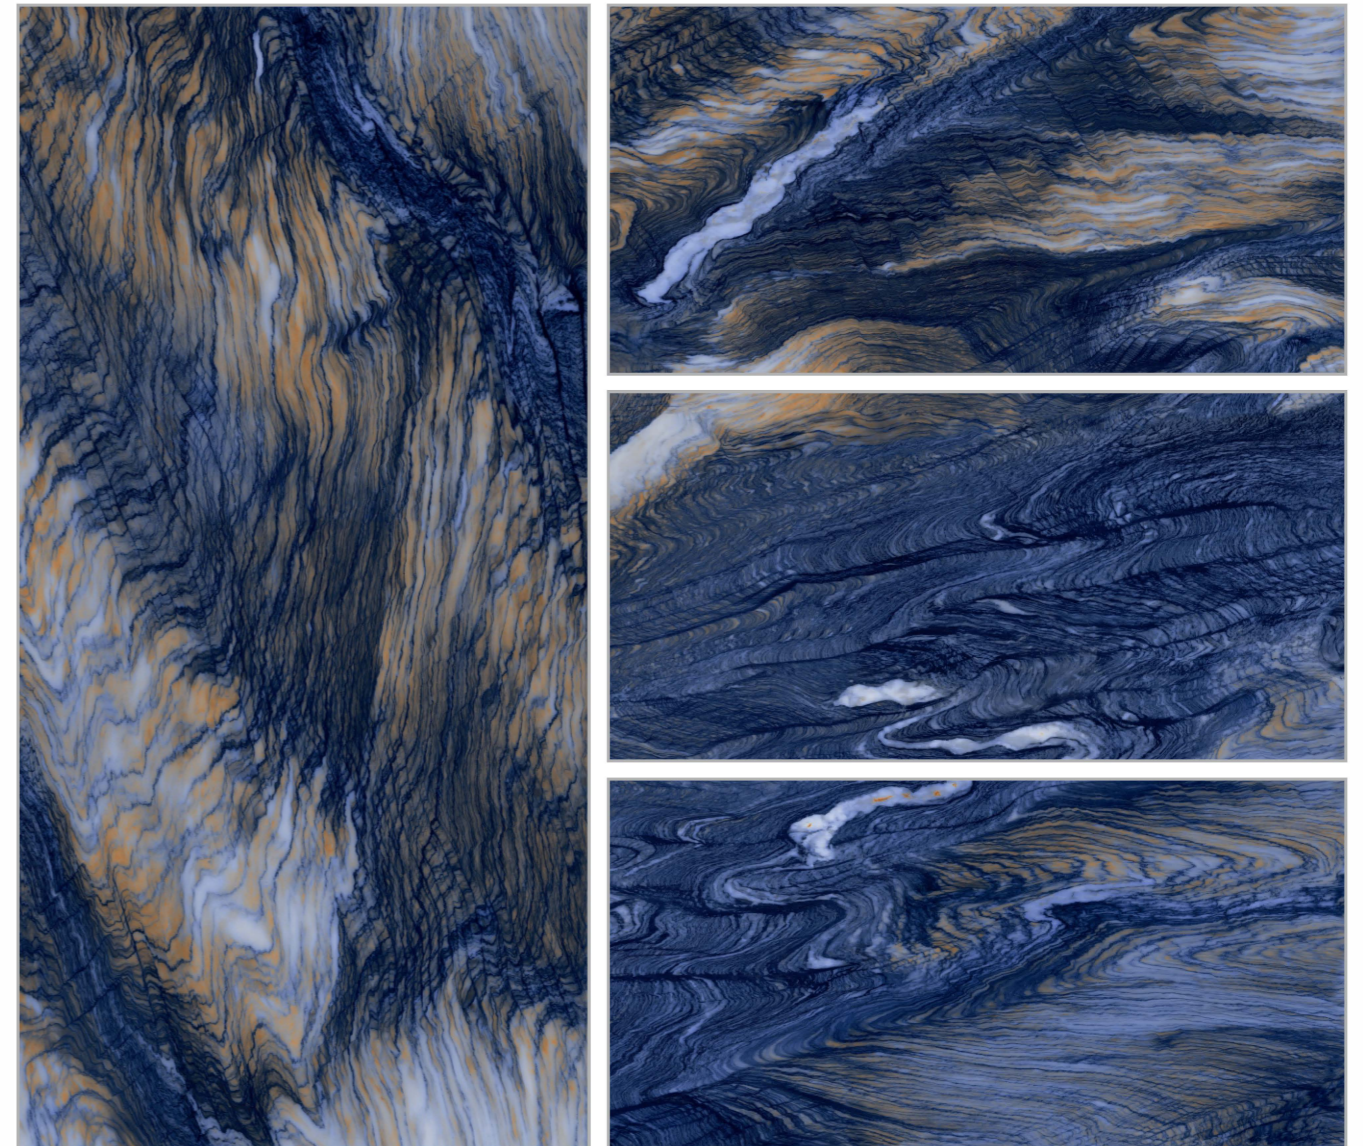

FUSION BLUE

| Size : 600x1200mm

| Surface : High Glossy