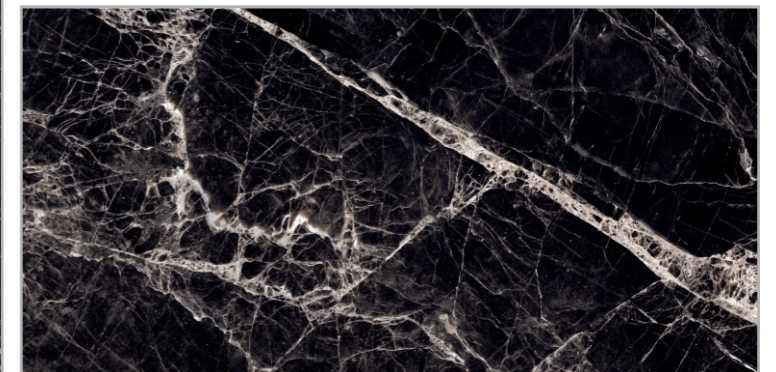

Preview of
MEDICEO BLACK