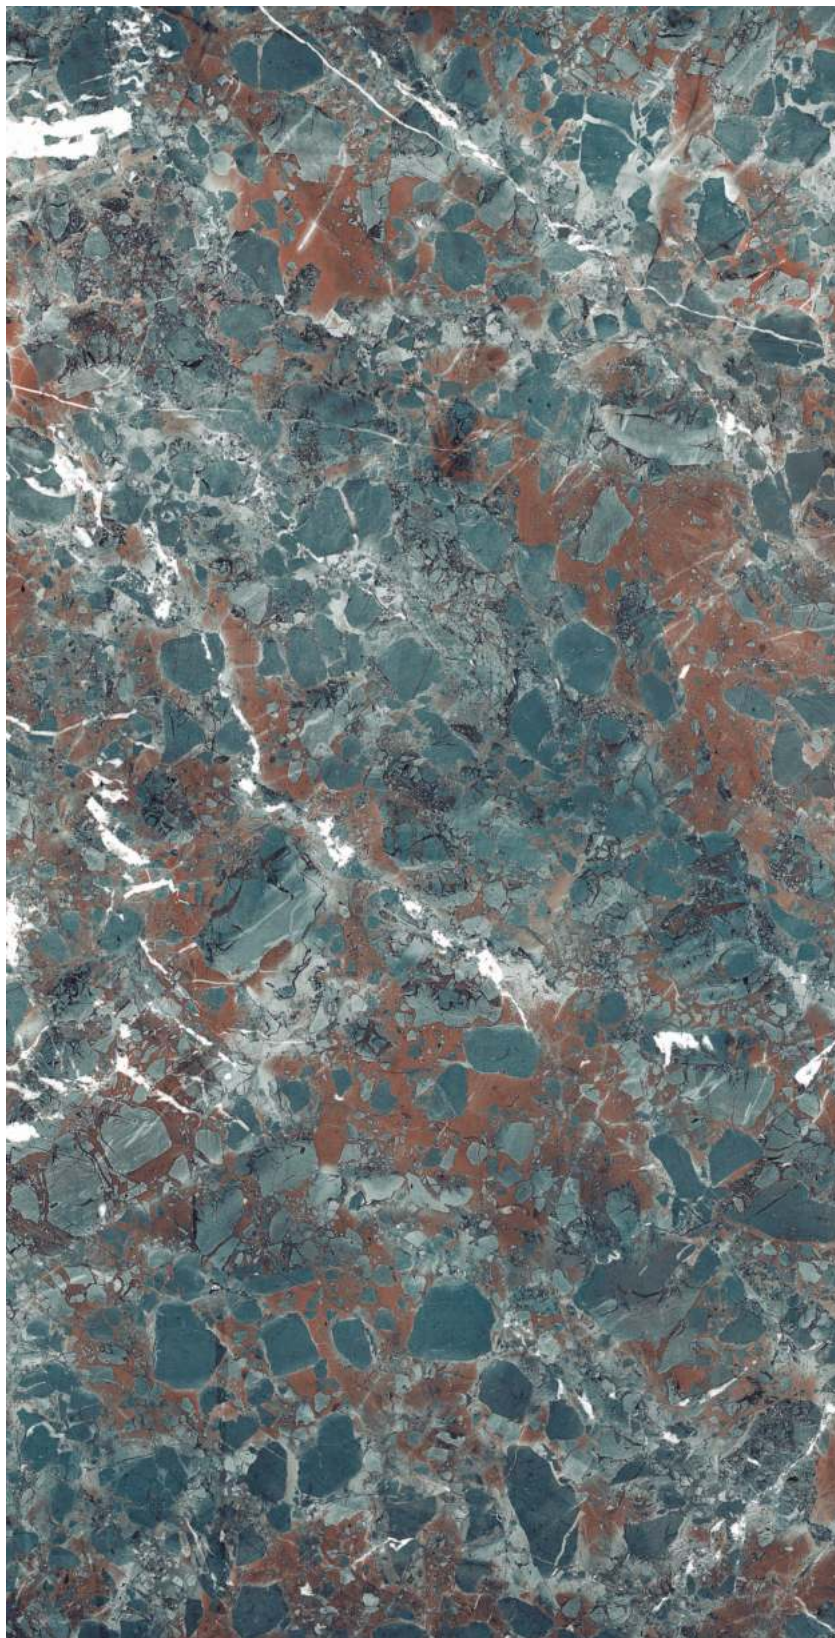

1200x2400mm

SLAB TILES

JASPER GREEN

Available Finish

POLISHED

SURFACE