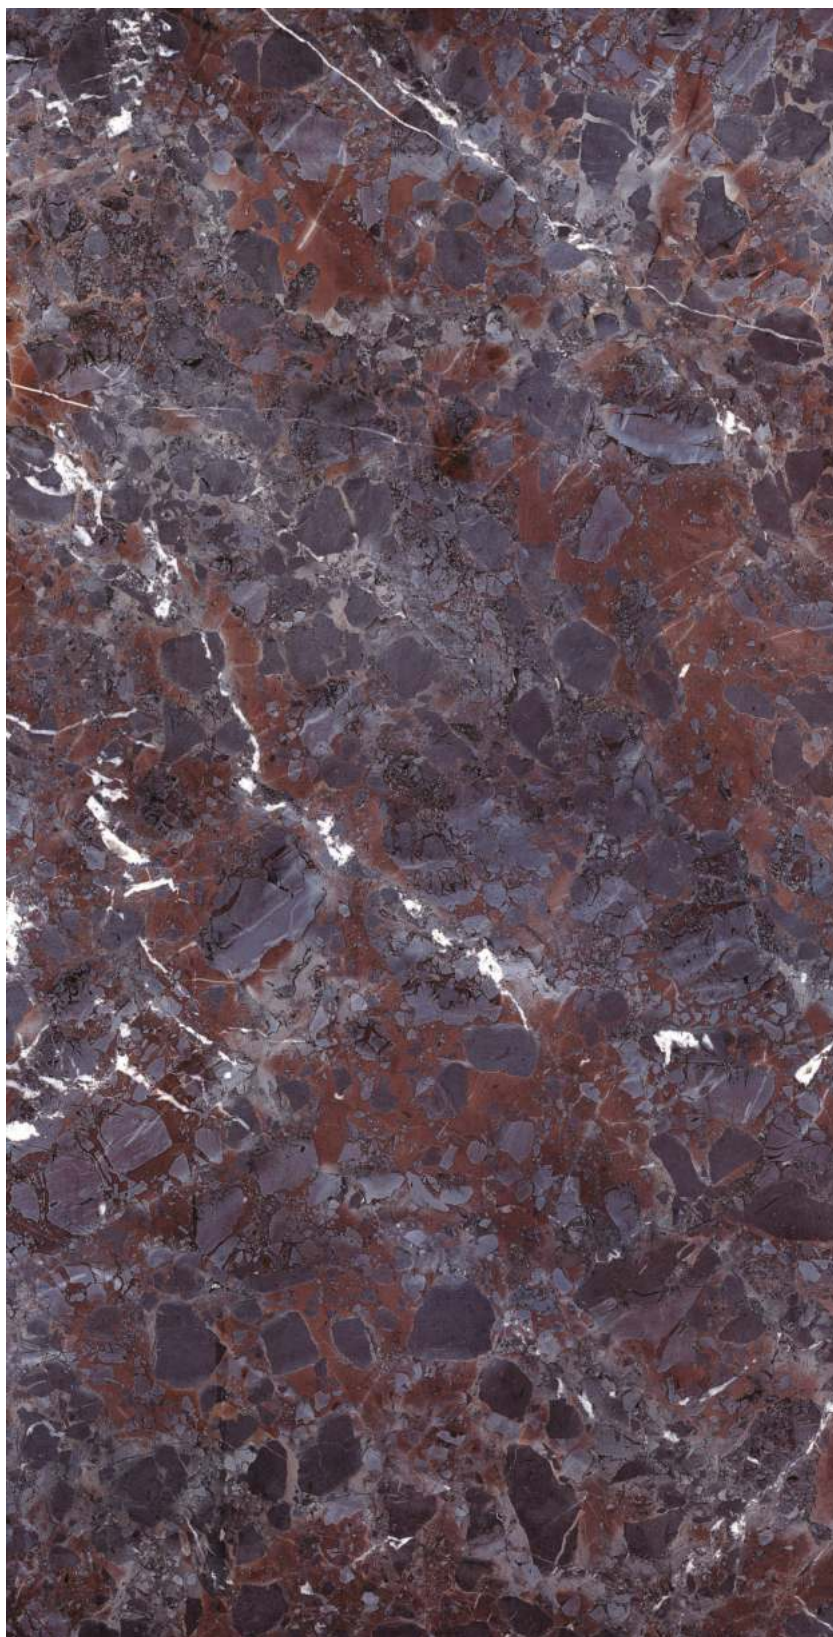

1200x2400mm

SLAB TILES

JASPER RED

Available Finish

POLISHED
SURFACE