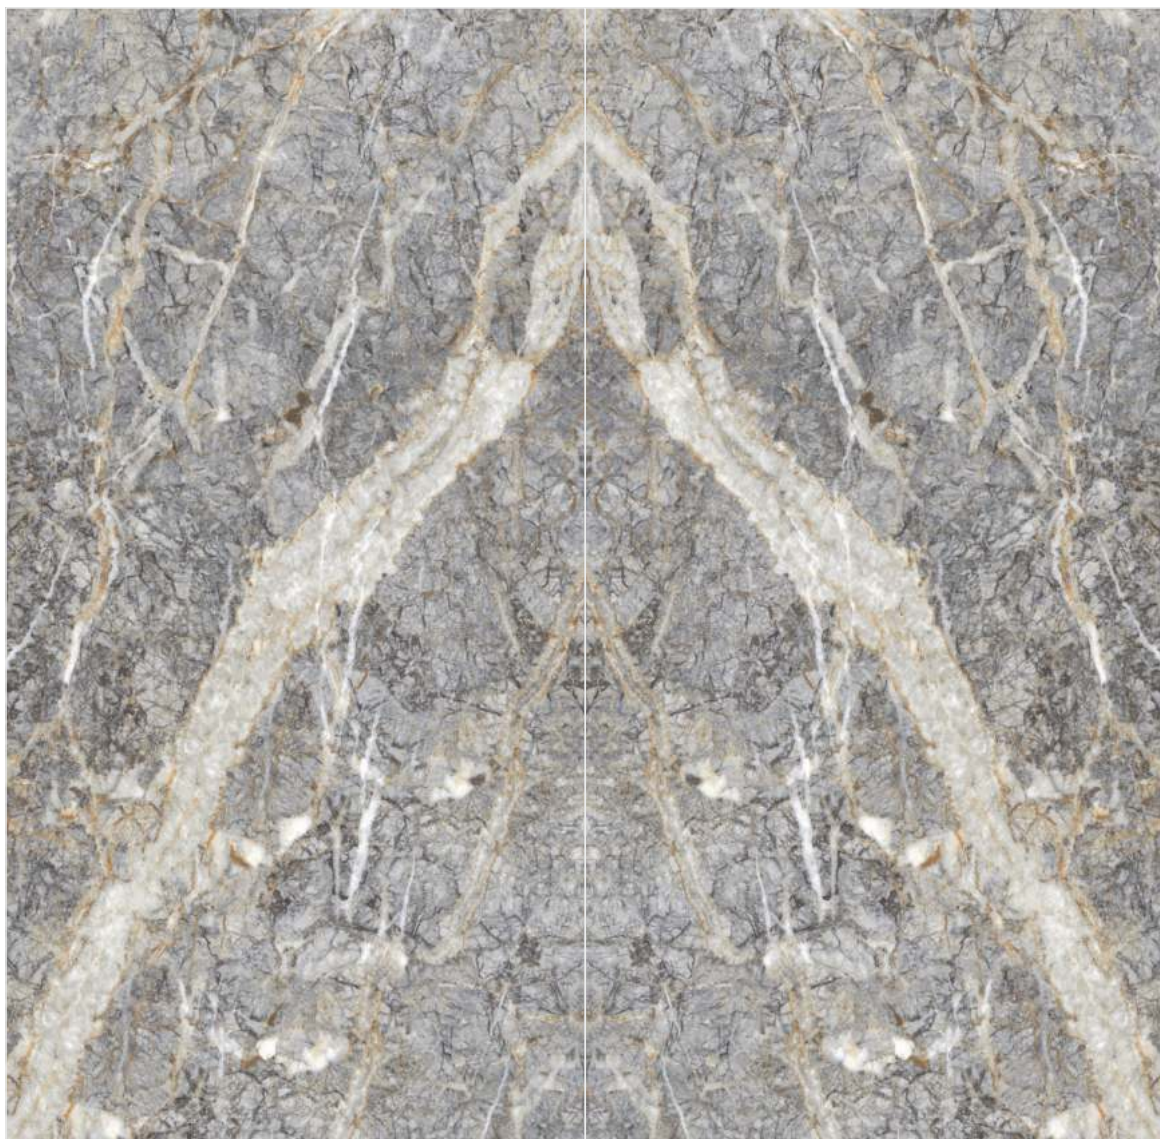

1200x2400mm

SLAB TILES

ROCKSTONE GREY

BOOKMATCH

Available Finish

RUSTIC

SURFACE

POLISHED

SURFACE

A

B