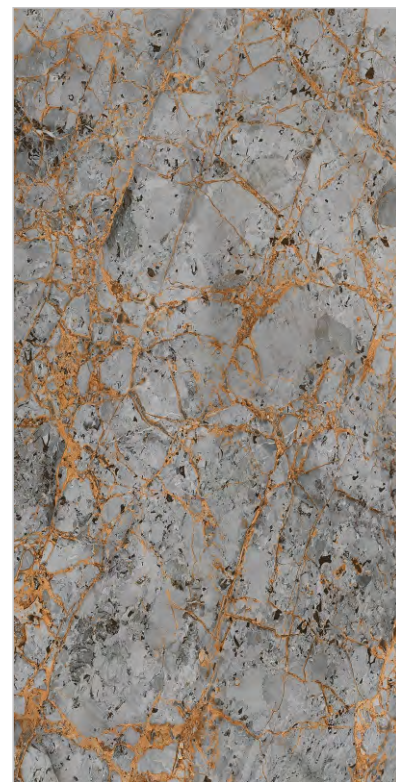

AVAILABLE COLORS :

BIANCO

TERREMOTO CRACK

GVT & PGVT

Size : 600x1200mm | Surface : Carving | Thickness : 9mm | Random :4

AVAILABLE COLORS :

CRACK

THUNDER ROARS