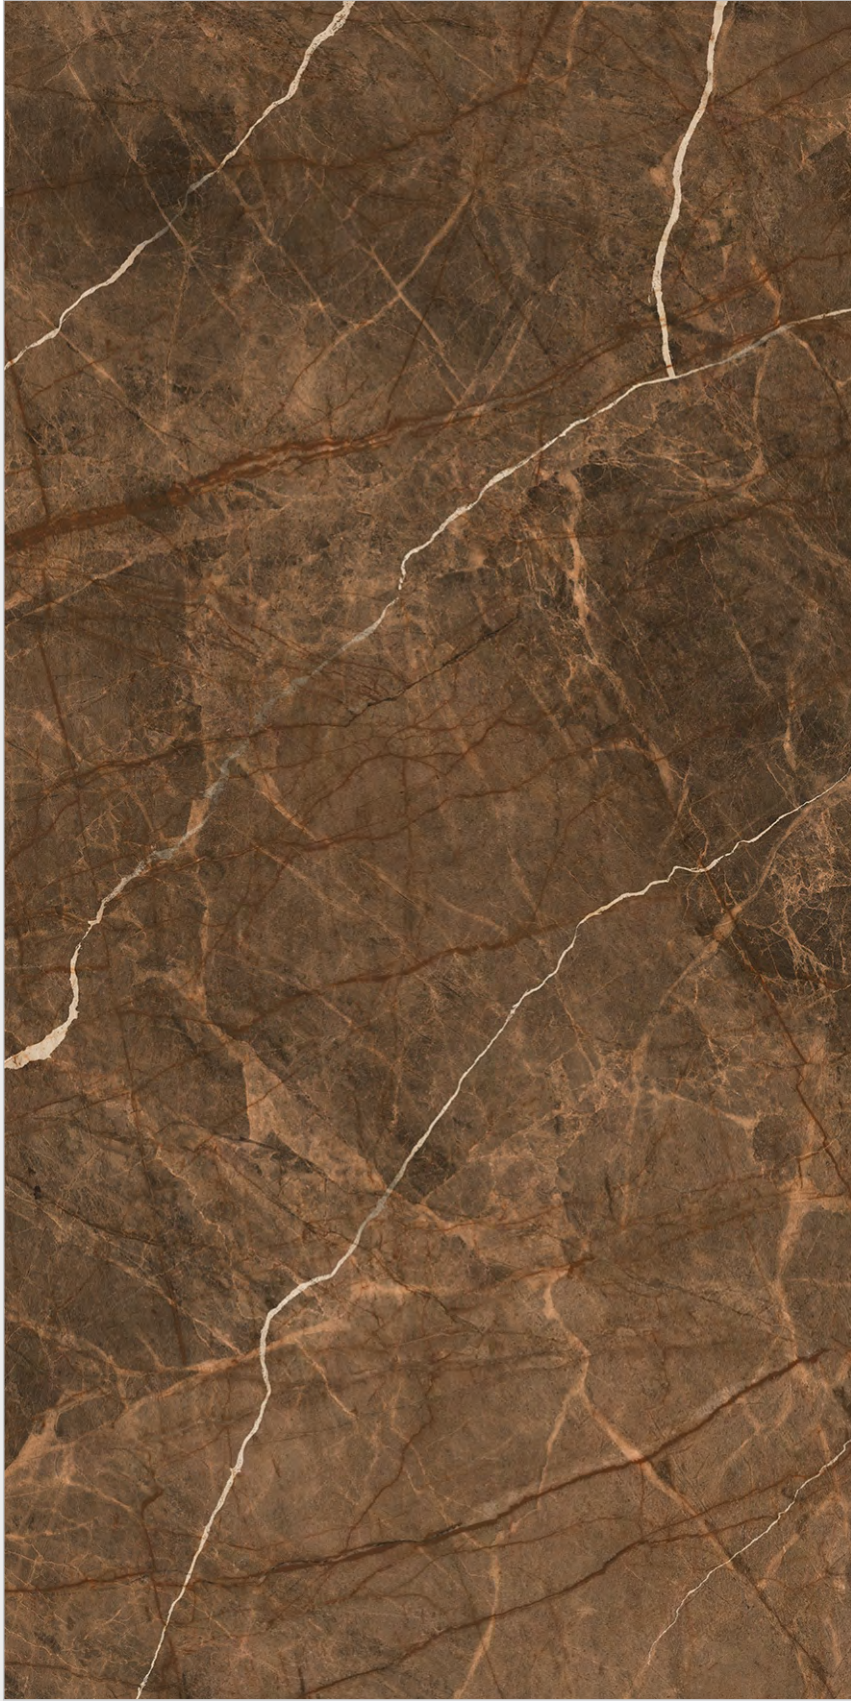

PARADISE FROST

GVT & PGVT

Size : 600x1200mm | Surface : Carving | Thickness : 9mm | Random :6

AVAILABLE COLORS :

FROST

RAGNAR PIEL

GVT & PGVT

Size : 600x1200mm | Surface : Carving | Thickness : 9mm | Random :4