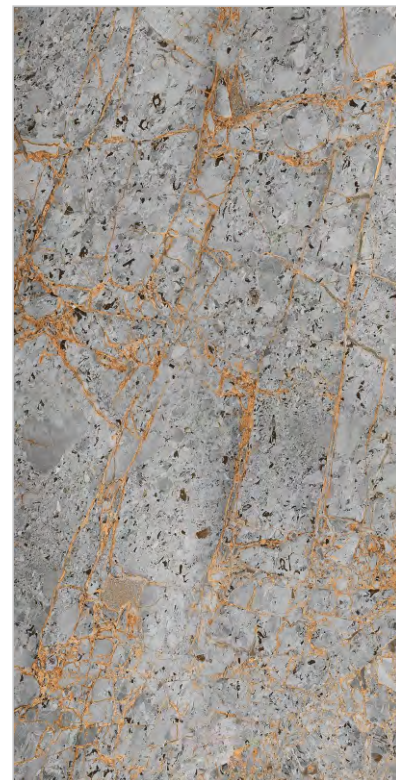

AVAILABLE COLORS :

BIANCO

TERREMOTO CRACK

GVT & PGVT

Size : 600x1200mm | Surface : Carving | Thickness : 9mm | Random :4

AVAILABLE COLORS :

CRACK

THUNDER ROARS