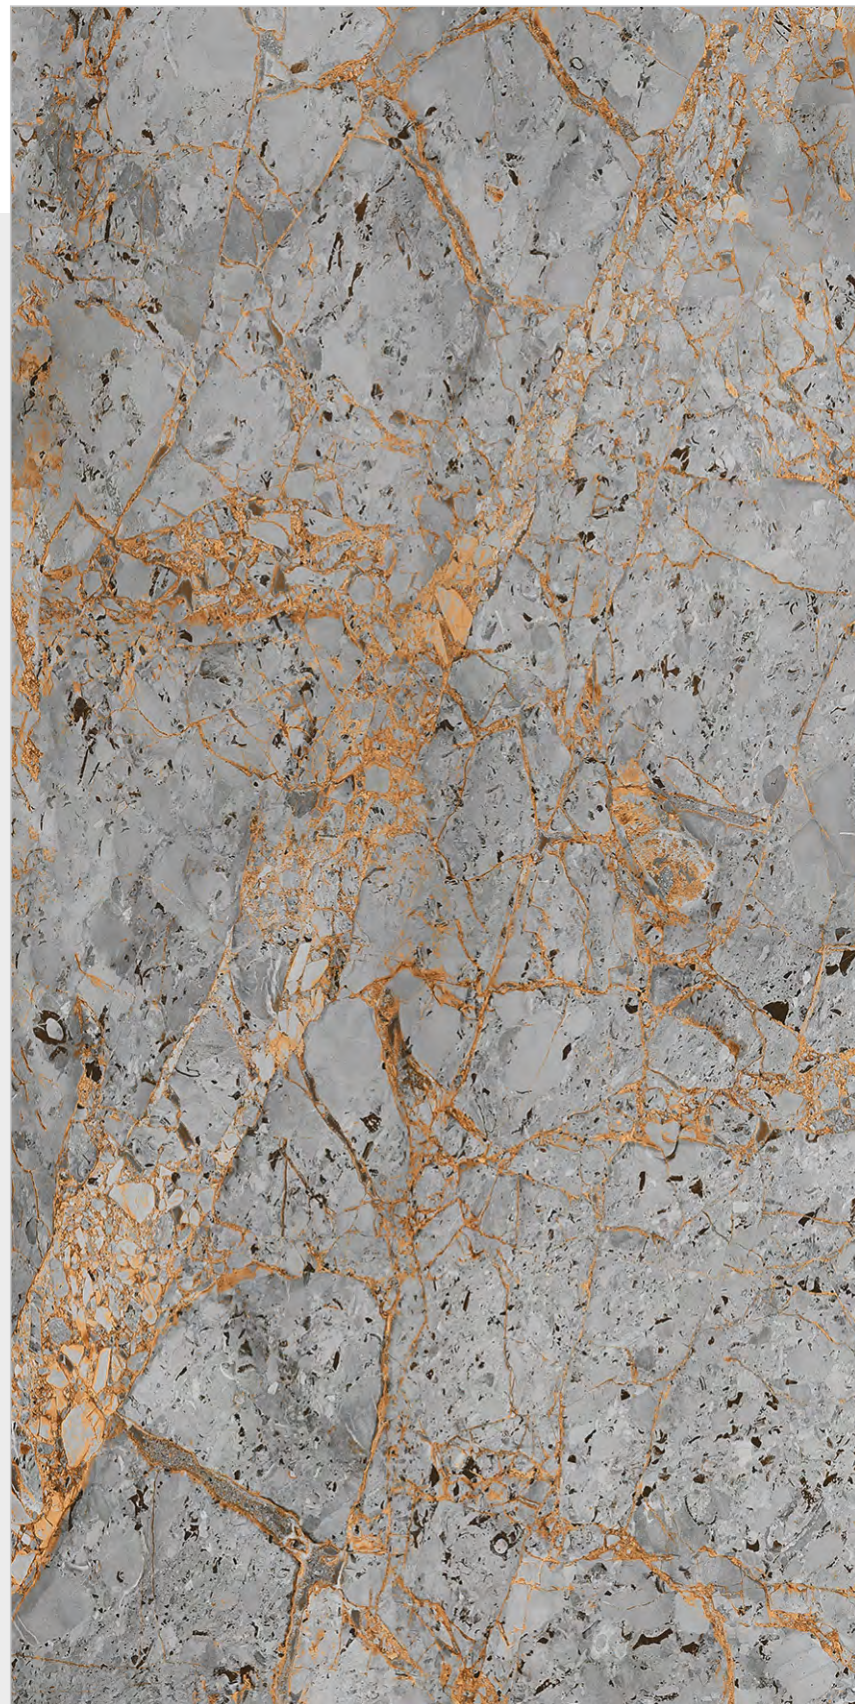

AVAILABLE COLORS :

BIANCO

TERREMOTO CRACK

GVT & PGVT

Size : 600x1200mm | Surface : Carving | Thickness : 9mm | Random :4

AVAILABLE COLORS :

CRACK

THUNDER ROARS