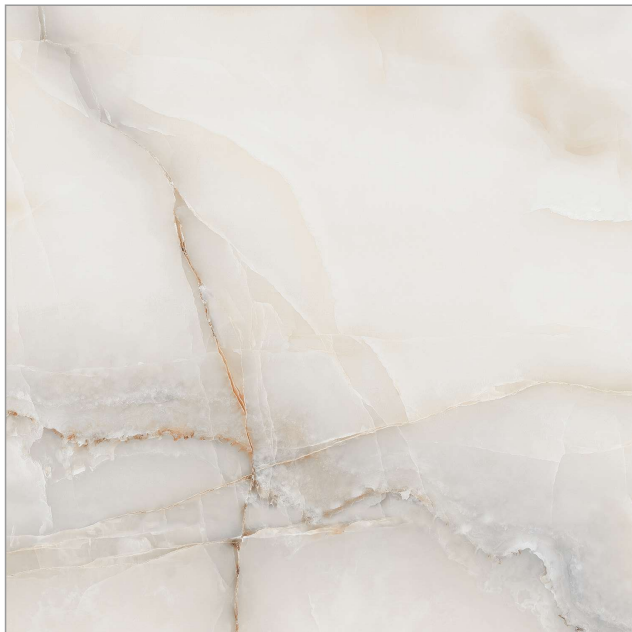

Resonance Natural

Also Available in Matt

600x600mm | 24"x24" inch
12 Random

Gvt
VITRIFIED
TILES **&Pgvt**

Reveal purity
to your rich space