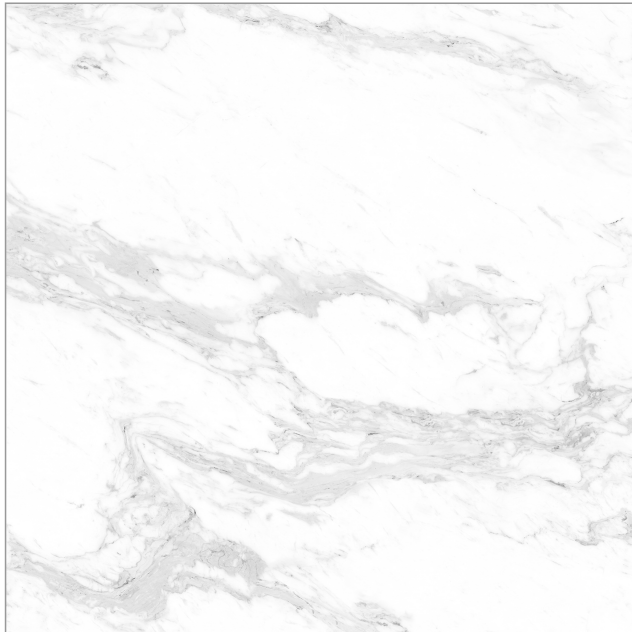

Regenta White

Also Available in Matt

600x600mm | 24"x24" inch

12 Random

Gvt
VITRIFIED
TILES **&Pgvt**

Experience
pure beauty