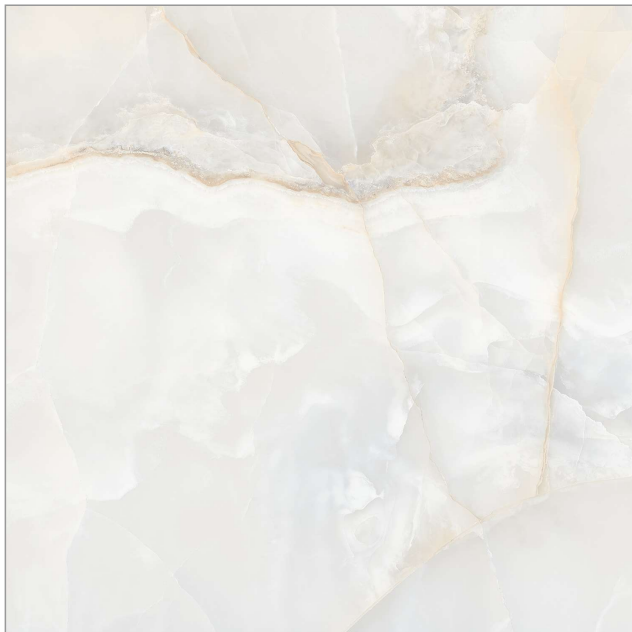

Lobbies White

Also Available in Matt

600x600mm | 24"x24" inch

12 Random

Gvt & P gvt
VITRIFIED
TILES

feel the
quality of essence