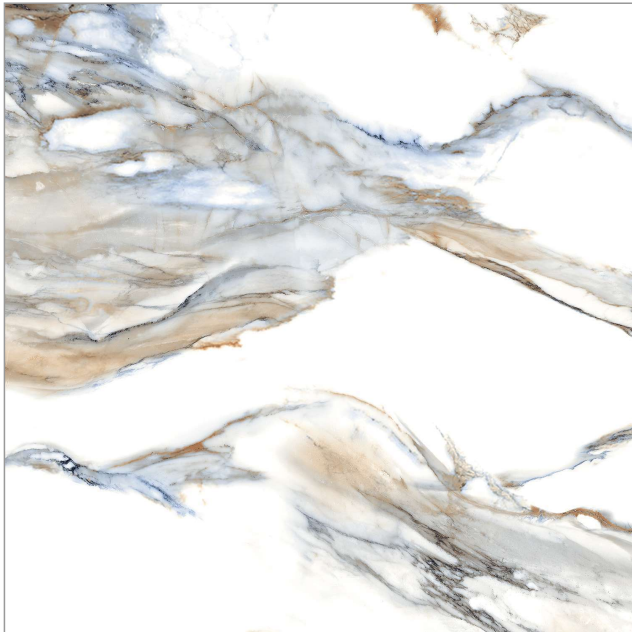

Arabescato Natural

Also Available in Matt

600x600mm | 24"x24" inch

12 Random

Gvt & Pgmt
VITRIFIED
TILES

Bring home
the charm of quality