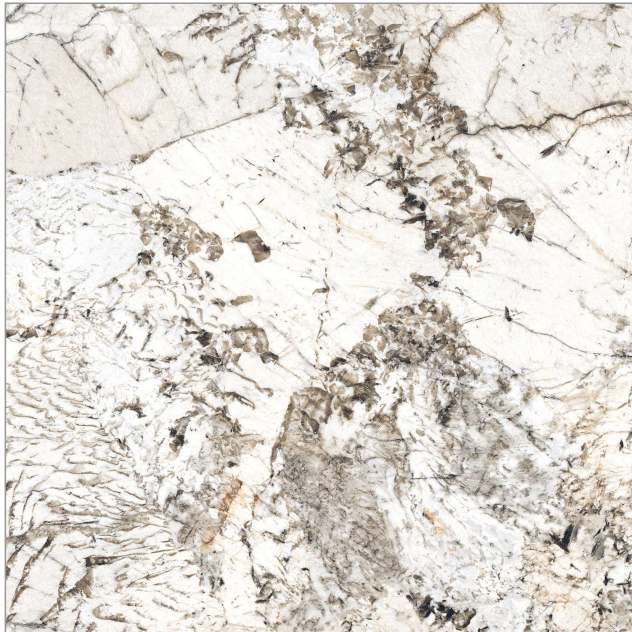

Greece White

Also Available in Matt

600x600mm | 24"x24" inch

12 Random

Gvt
VITRIFIED
TILES **&Pgvt**

Reflect your
love for space