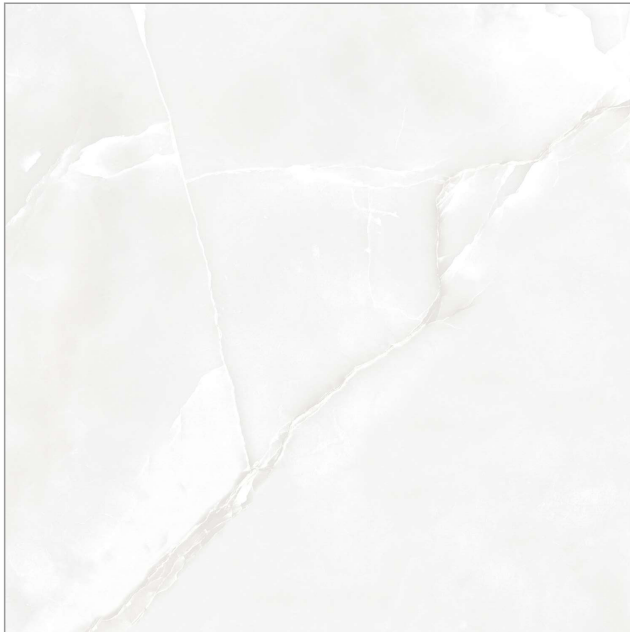

## Sky White

---

Also Available in Matt

600x600mm | 24"x24" inch

12 Random

**Gvt & P gvt**  
VITRIFIED  
TILES

Attract the  
appeal of royalty

florim Ice