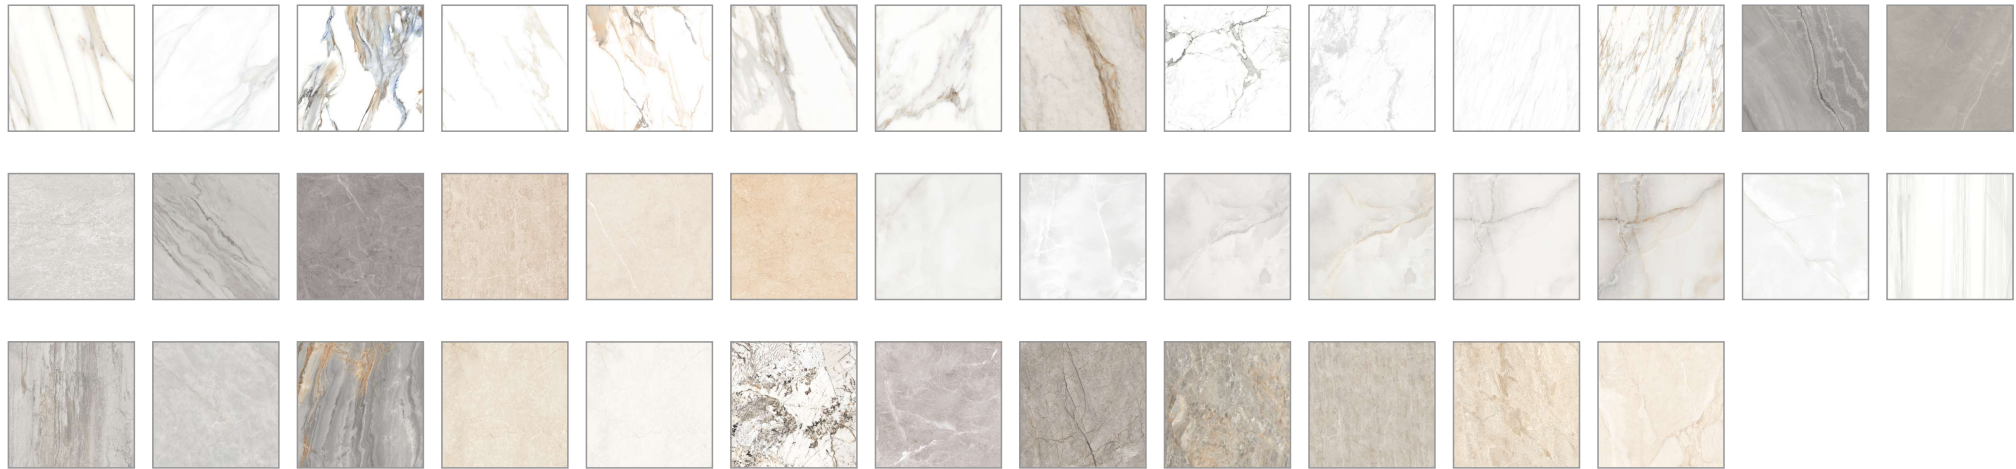

Glossy Collection