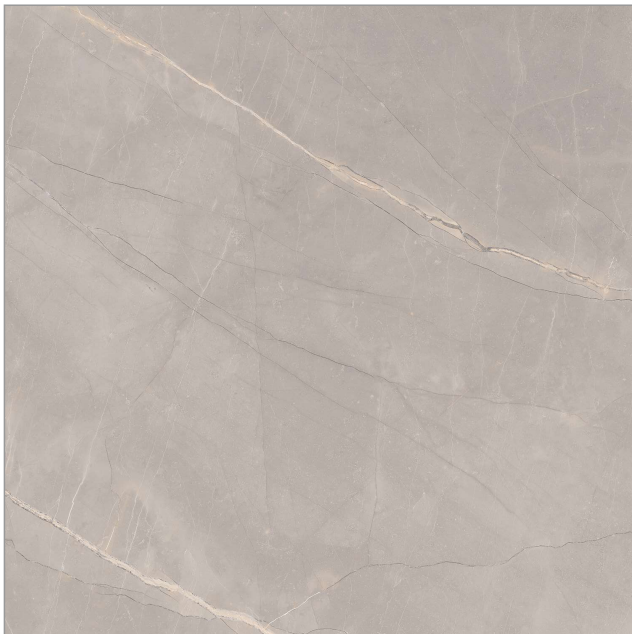

Armani Dove

Also Available in Matt

600x600mm | 24"x24" inch

12 Random

Gvt
VITRIFIED
TILES **&Pgvt**

Inspired
by true style