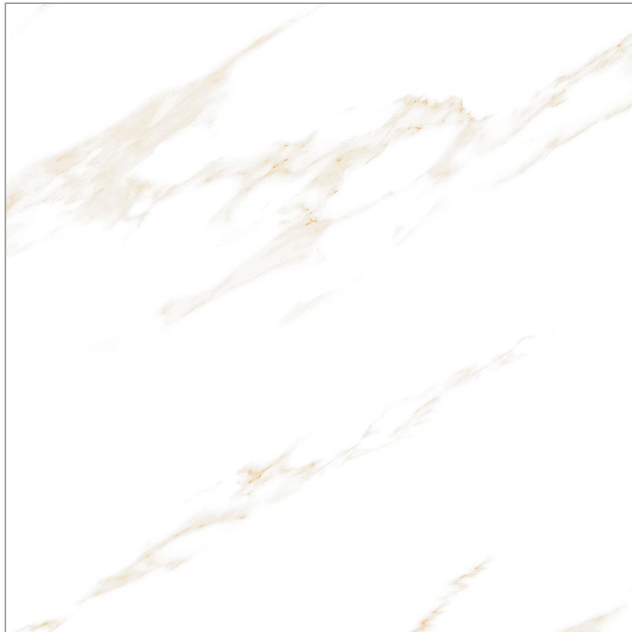

Calacatta Stone

Also Available in Matt

600x600mm | 24"x24" inch

12 Random

Gvt & Pgmt
VITRIFIED
TILES

Grab the
stunning artefacts