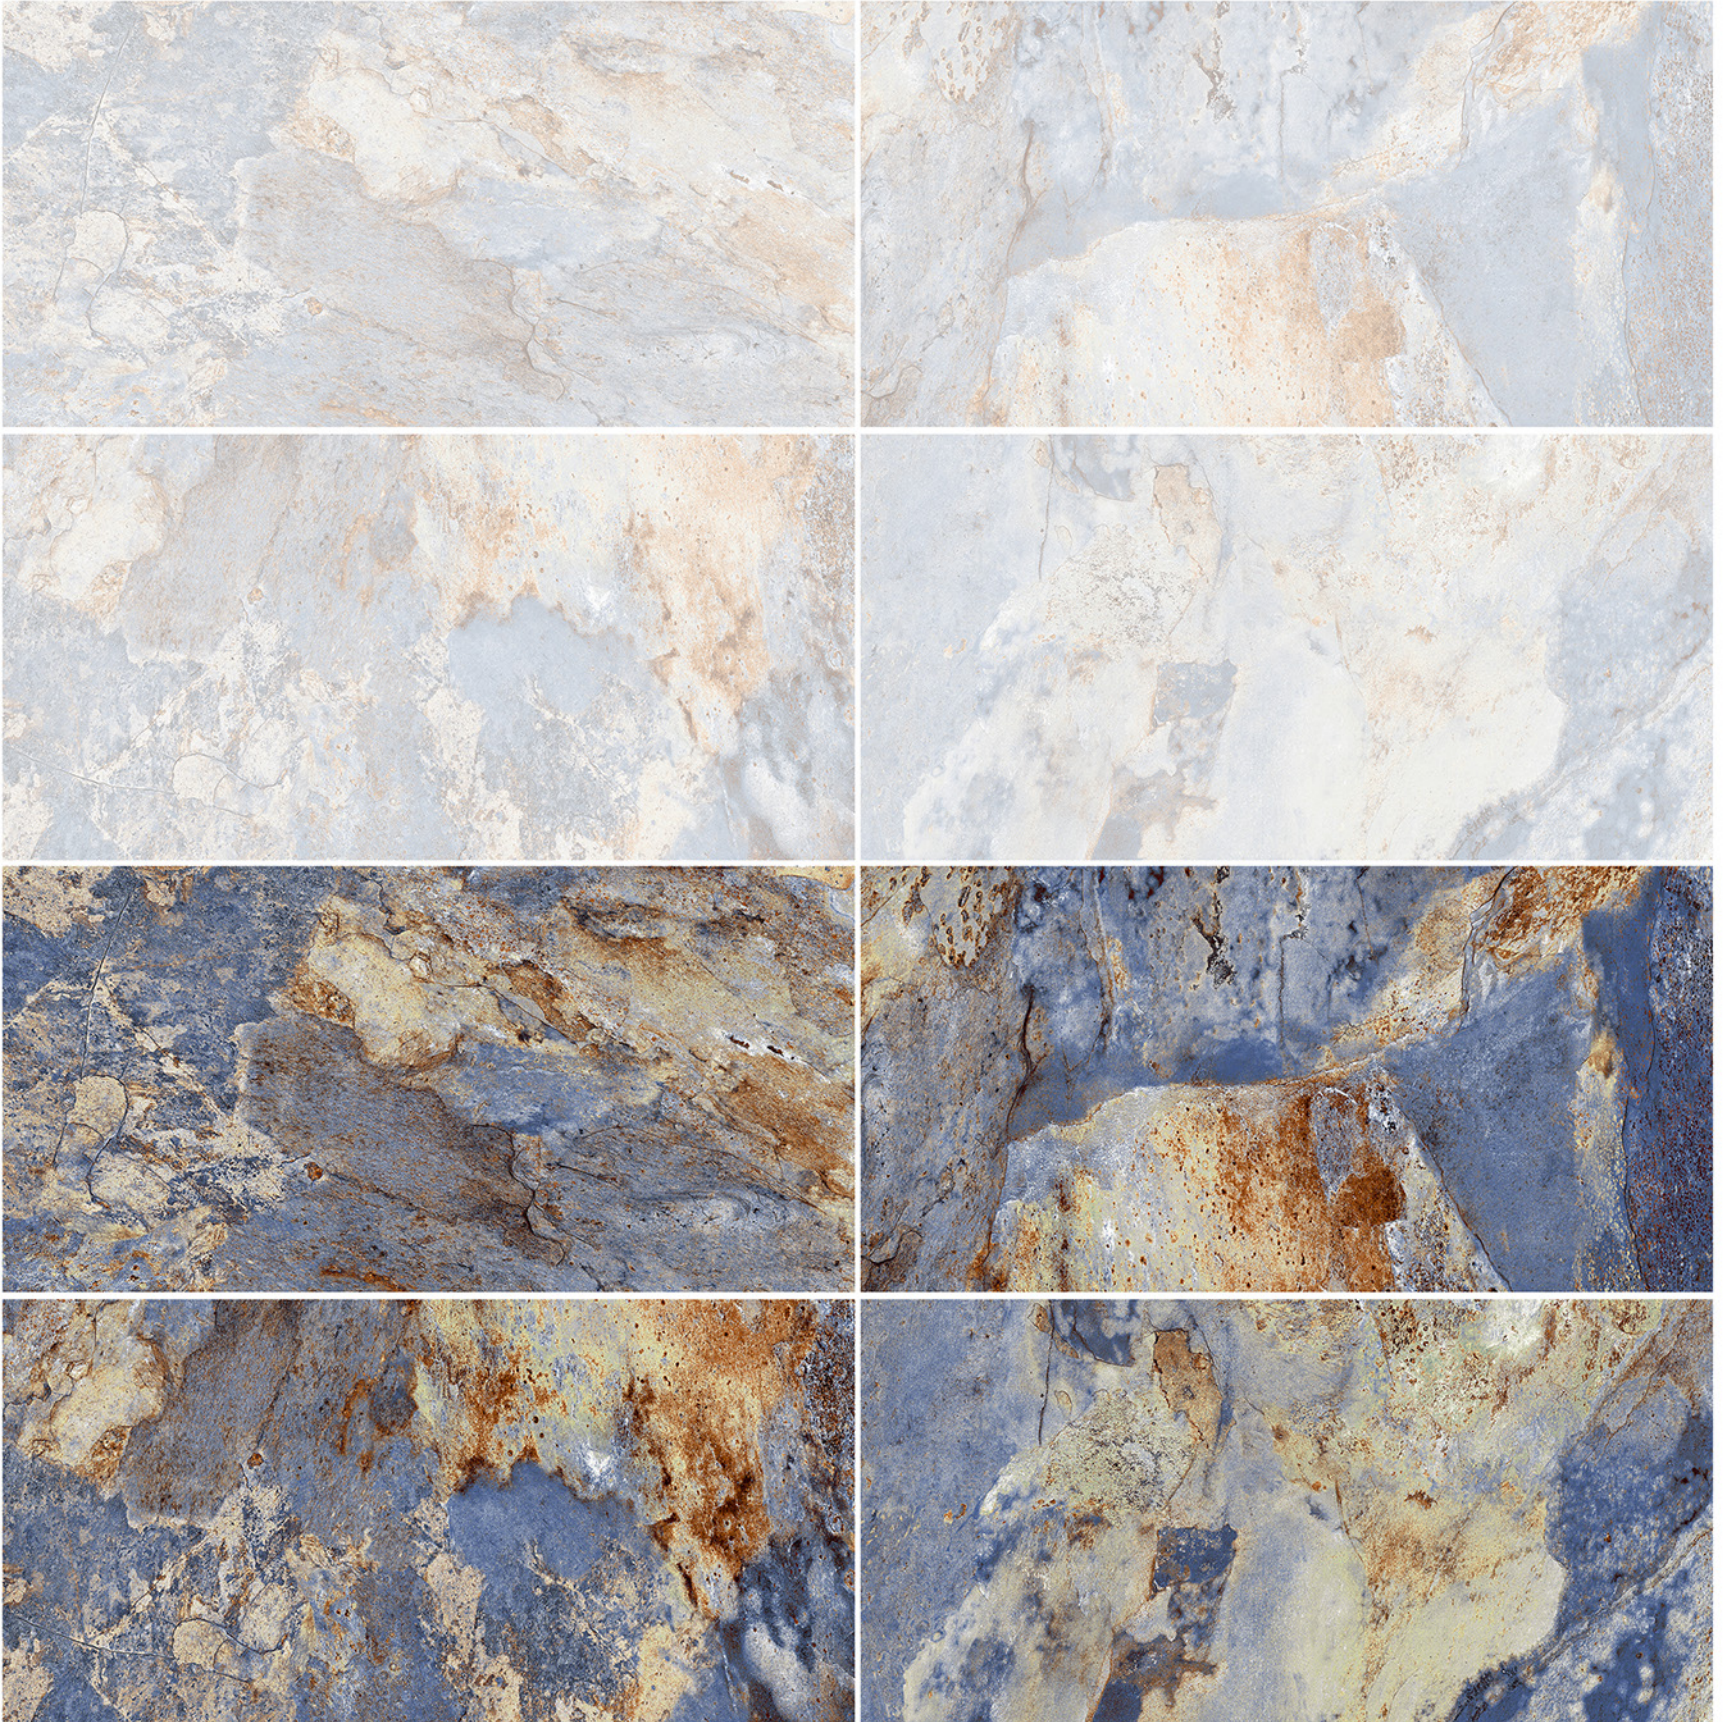

Matt / 300X  
Finish / 600mm

MARBLE-13-L  
MARBLE-13-D

Matt / 300X  
Finish / 600mm

MARBLE-14-L  
MARBLE-14-D

Matt / 300X  
Finish / 600mm

MARBLE-15-L  
MARBLE-15-D

Matt  
Finish / 300X  
600mm

MARBLE-16-L  
MARBLE-16-D

Matt  
Finish / 300X  
600mm

MARBLE-17-L  
MARBLE-17-D

Matt / 300X  
Finish / 600mm

MARBLE-18-L  
MARBLE-18-D

Matt / 300X  
Finish / 600mm

MARBLE-19-L  
MARBLE-19-D

Matt / 300X  
Finish / 600mm

MARBLE-20-L  
MARBLE-20-D