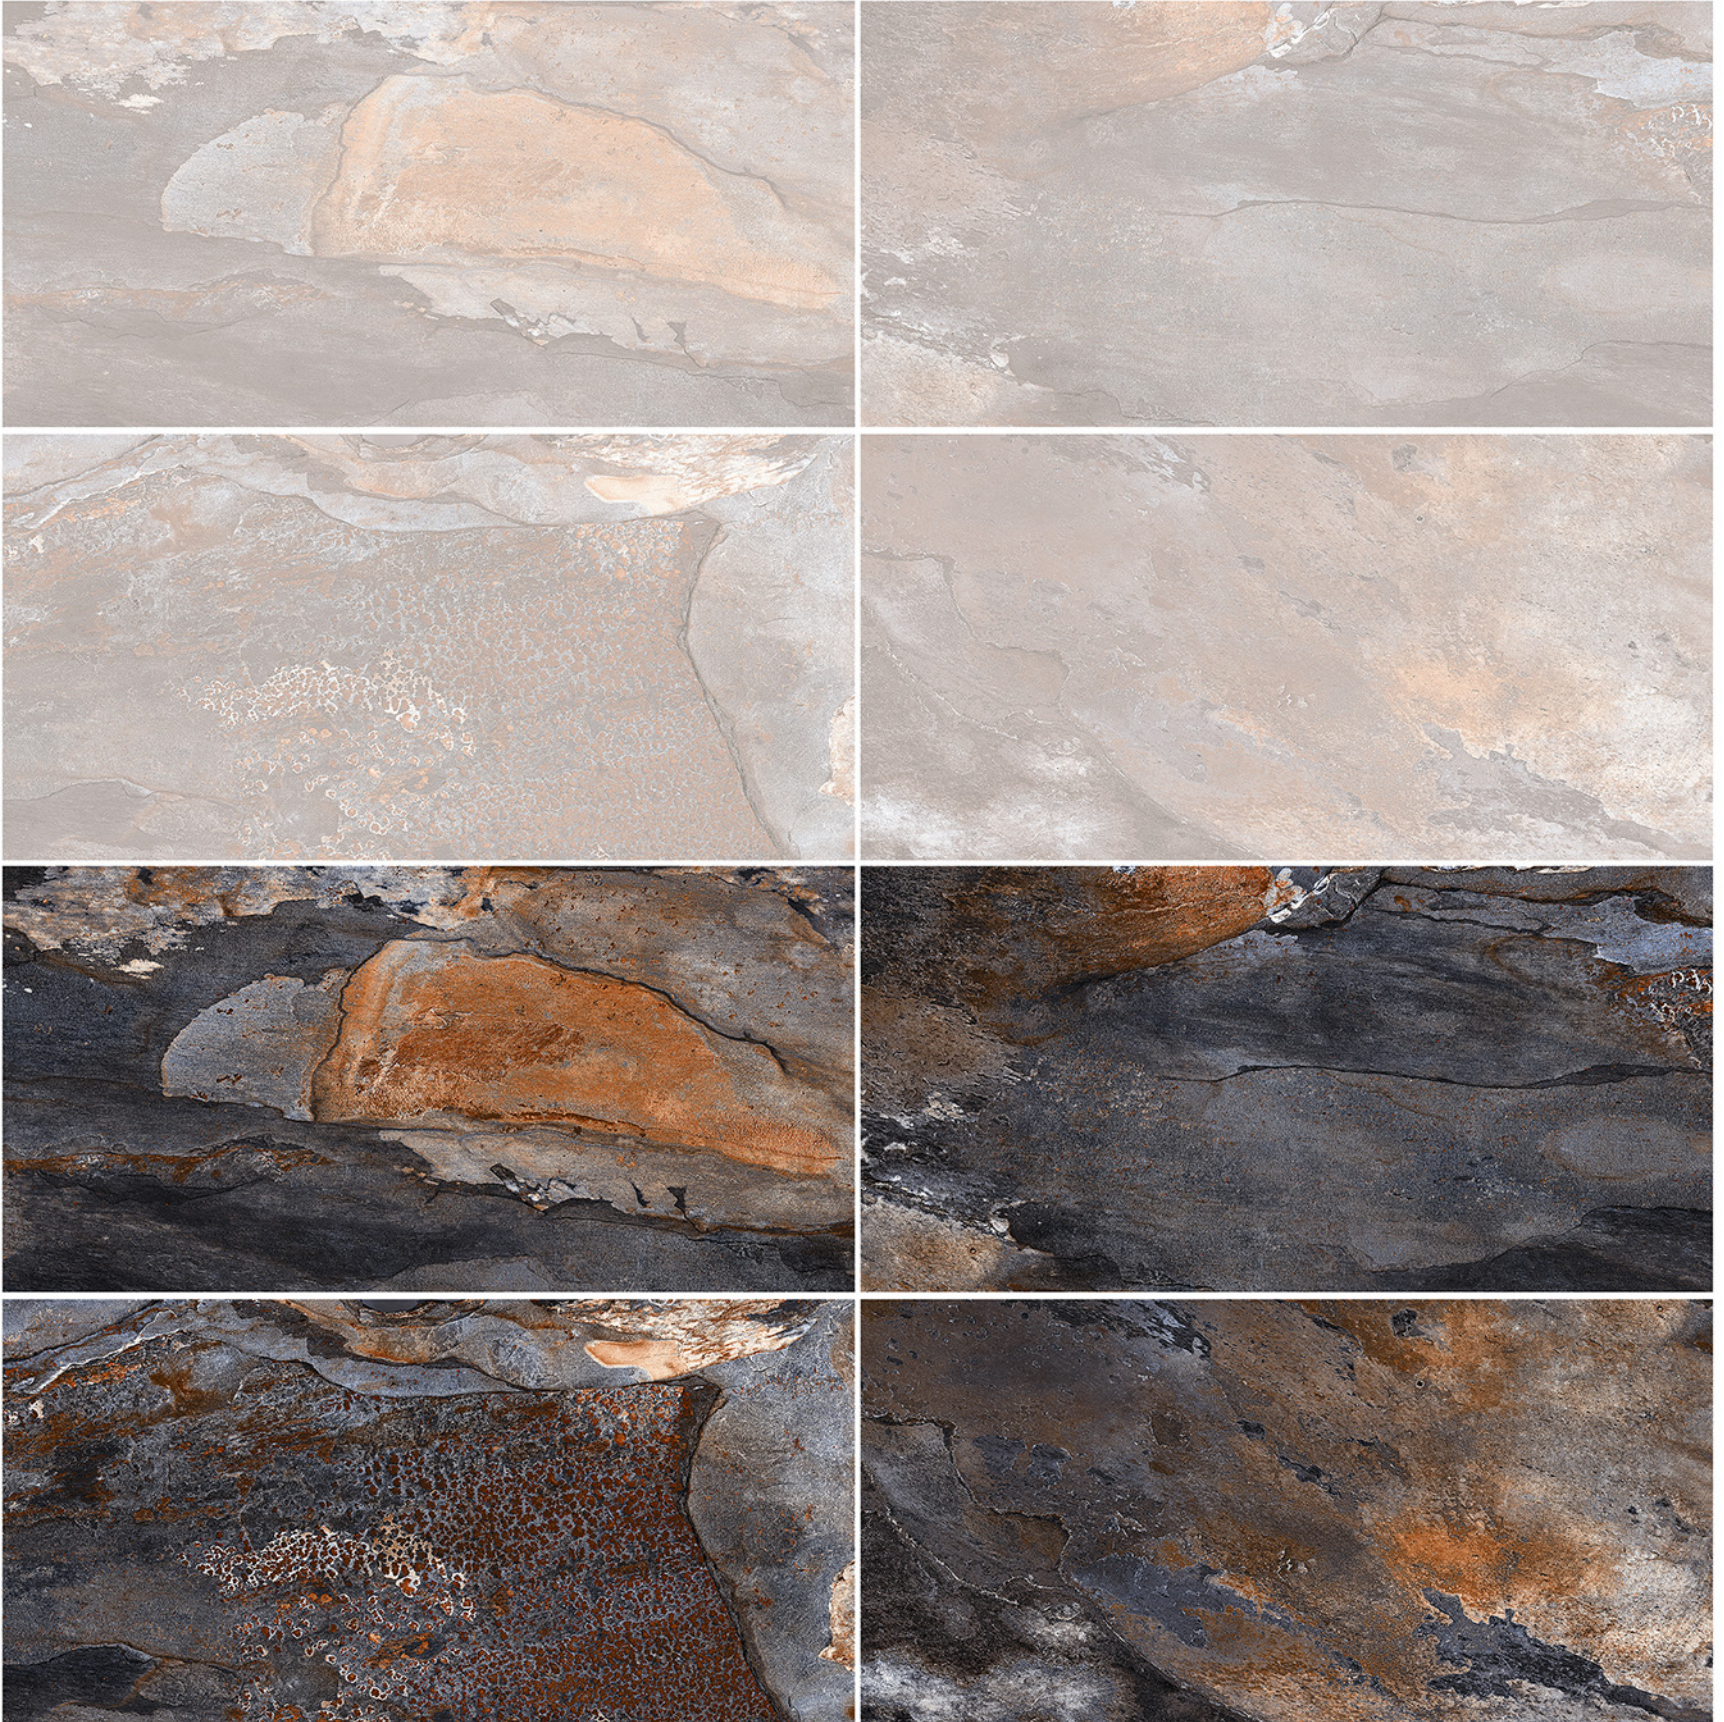

Matt / 300X  
Finish / 600mm

MARBLE-13-L  
MARBLE-13-D

Matt / 300X  
Finish / 600mm

MARBLE-14-L  
MARBLE-14-D

Matt / 300X  
Finish / 600mm

MARBLE-15-L  
MARBLE-15-D

Matt  
Finish / 300X  
600mm

MARBLE-16-L  
MARBLE-16-D

Matt  
Finish / 300X  
600mm

MARBLE-17-L  
MARBLE-17-D

Matt / 300X  
Finish / 600mm

MARBLE-18-L  
MARBLE-18-D

Matt / 300X  
Finish / 600mm

MARBLE-19-L  
MARBLE-19-D

Matt / 300X  
Finish / 600mm

MARBLE-20-L  
MARBLE-20-D