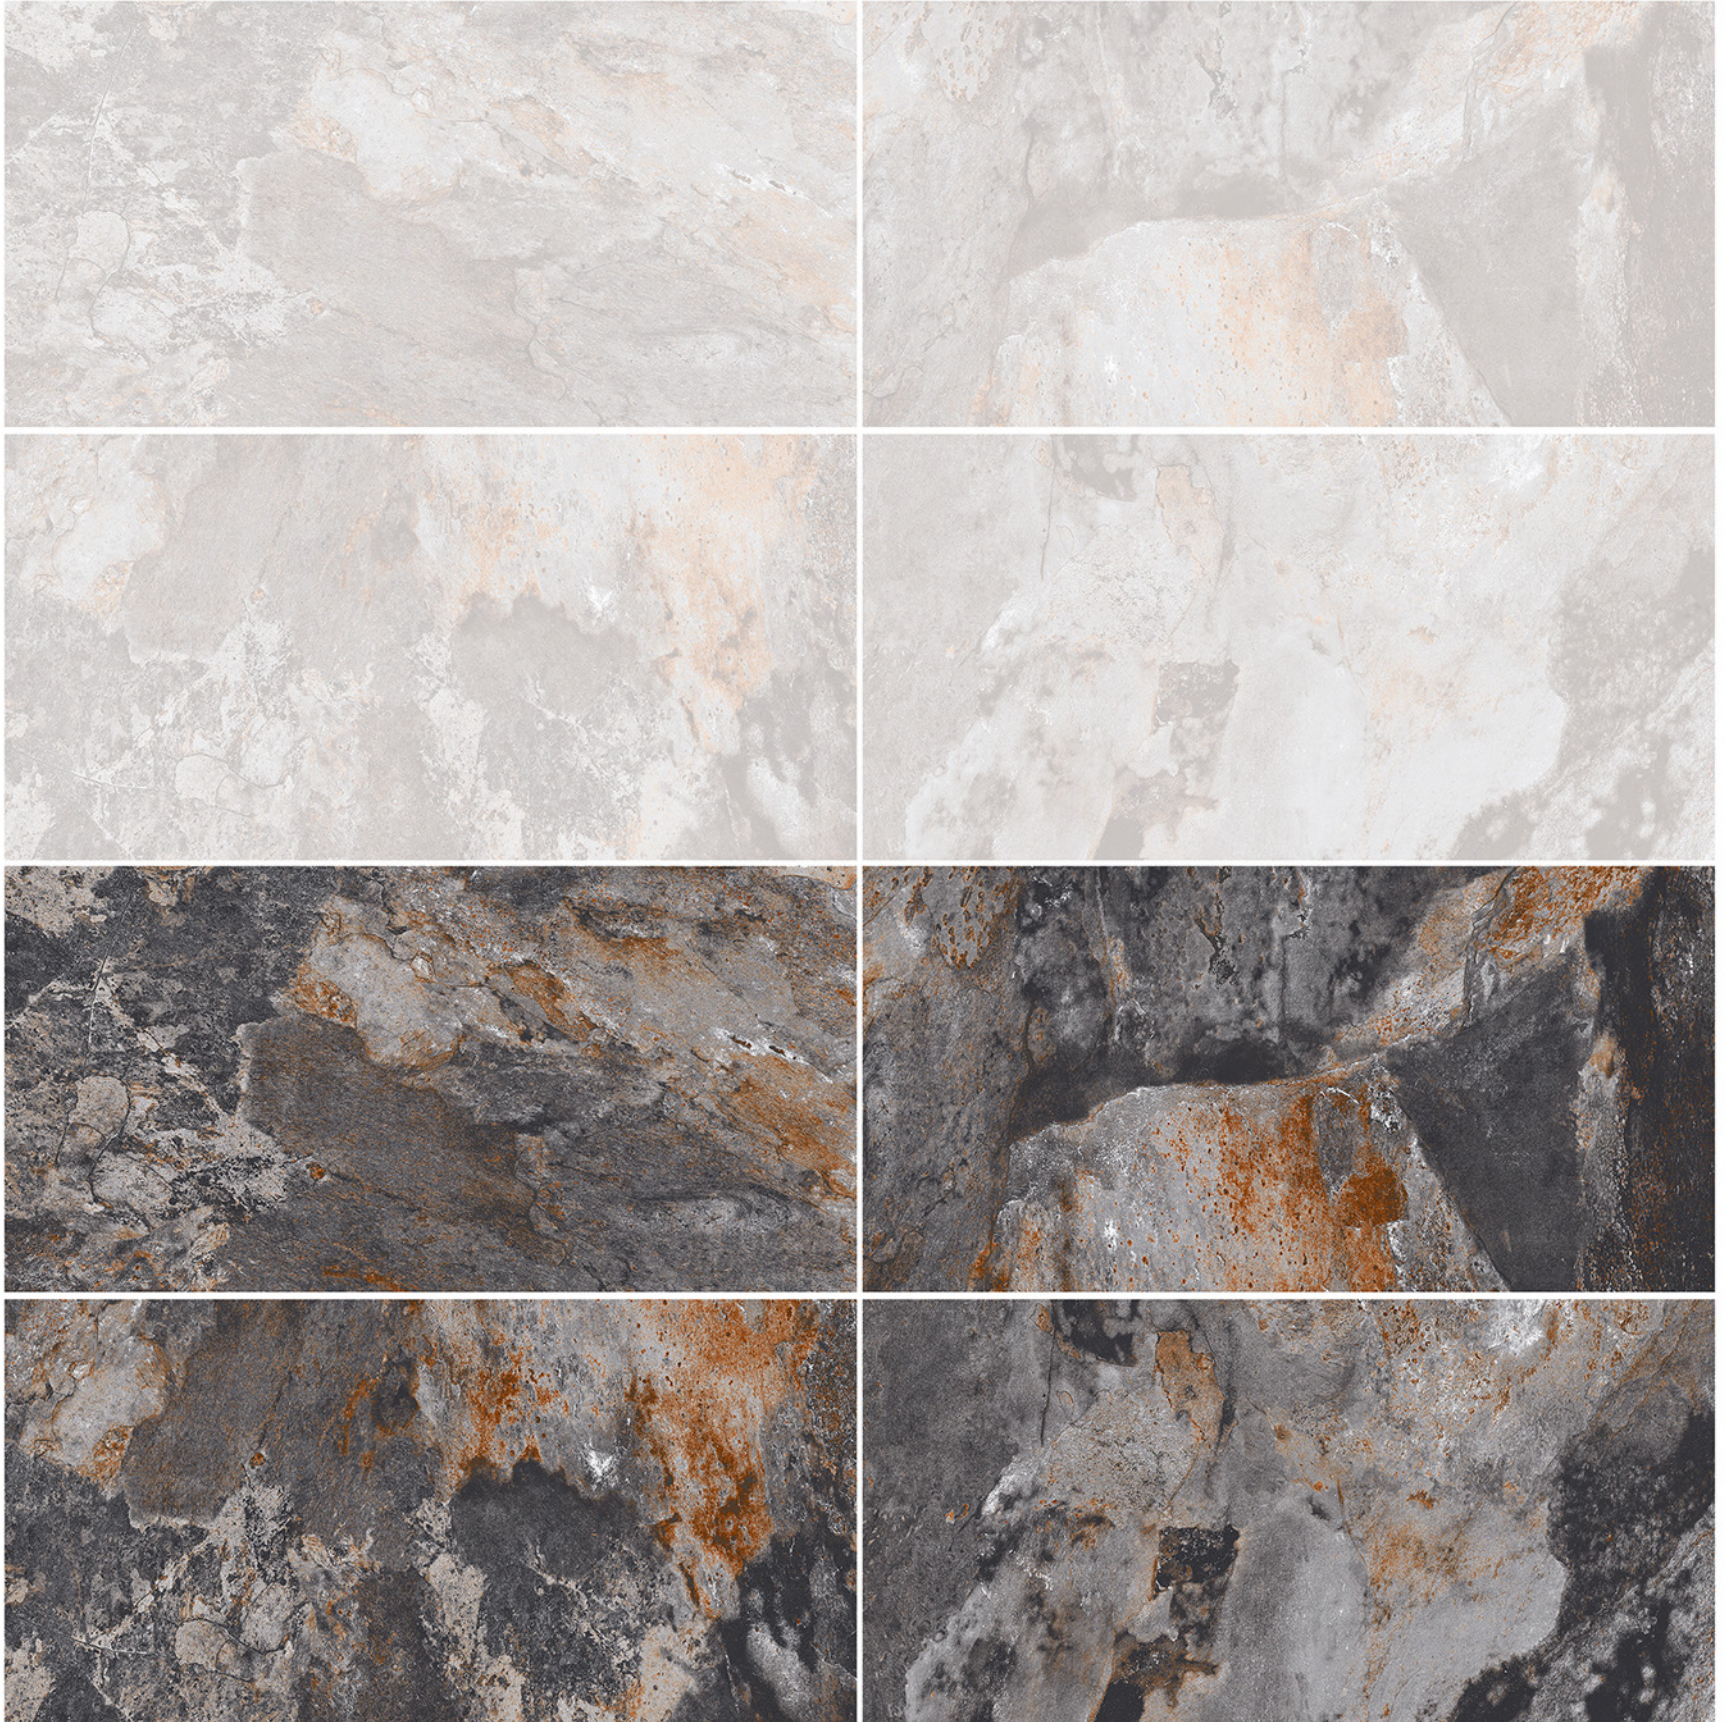

Matt  
Finish / 300X  
600mm

MARBLE-17-L  
MARBLE-17-D

Matt / 300X  
Finish / 600mm

MARBLE-18-L  
MARBLE-18-D

Matt / 300X  
Finish / 600mm

MARBLE-19-L  
MARBLE-19-D

Matt / 300X  
Finish / 600mm

MARBLE-20-L  
MARBLE-20-D

Matt / 300X  
Finish / 600mm

MARBLE-21-L  
MARBLE-21-D

Matt  
Finish / 300X  
600mm

MARBLE-22-L  
MARBLE-22-D

Matt / 300X  
Finish / 600mm

MARBLE-23-L  
MARBLE-23-D

Matt  
Finish / 300X  
600mm

MARBLE-24-L  
MARBLE-24-D