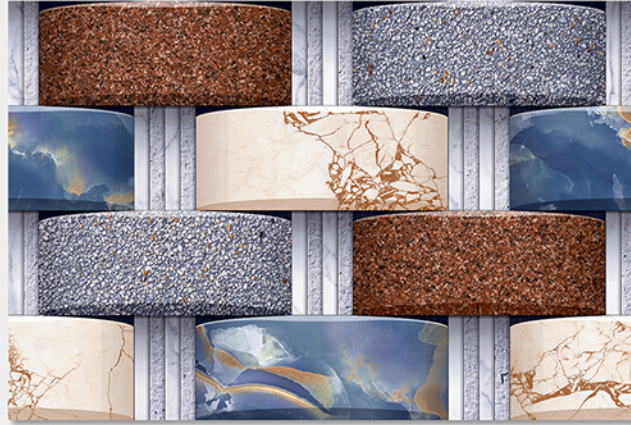

Glossy / 300X
Finish / 450mm

G-E-0323-564