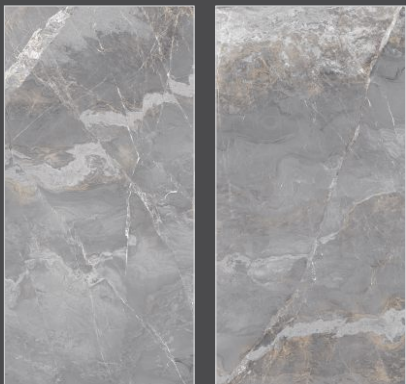

CARVING MATT
— 1200x2400mm

KANKI GREY

Finish - **CARVING MATT**
Random - 2

WALL & FLOOR — **KANKI GREY**, 1200x2400mm

CARVING MATT
— 1200x2400mm

ELEGANCE GREY

Finish - **CARVING MATT**
Random - 3

WALL & FLOOR — **ELEGANCE GREY**, 1200x2400mm