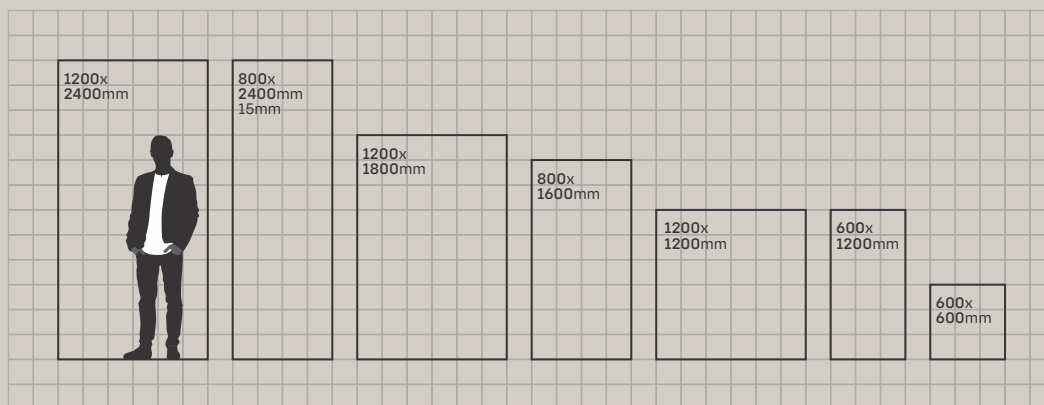

INTRODUCTION

1200x2400mm

We bring a grand collection of tiles that are available in various sizes. These tiles are designed to create grand urban spaces with their incredible designs and exceptional styles. The 1200x2400mm slabs by our

create the best experience when it comes to the decor of a space. Its mighty size and various design options let you customize every surface of a place and create an interior that you have always dreamed about!

**ONE LOCATION,
VARIED SIZE OPTIONS.**