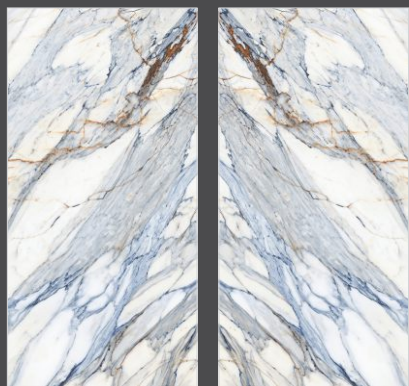

HIGH GLOSS
— 1200x2400mm

SARAN COLLINS

Finish - **HIGH GLOSS**
Book Match - 2

WALL & FLOOR — **SARAN COLLINS**, 1200x2400mm

HIGH GLOSS
— 1200x2400mm

SEA BLUE ST

Finish - **HIGH GLOSS**
Book Match - 2

WALL — **SEA BLUE ST**, 1200x2400mm